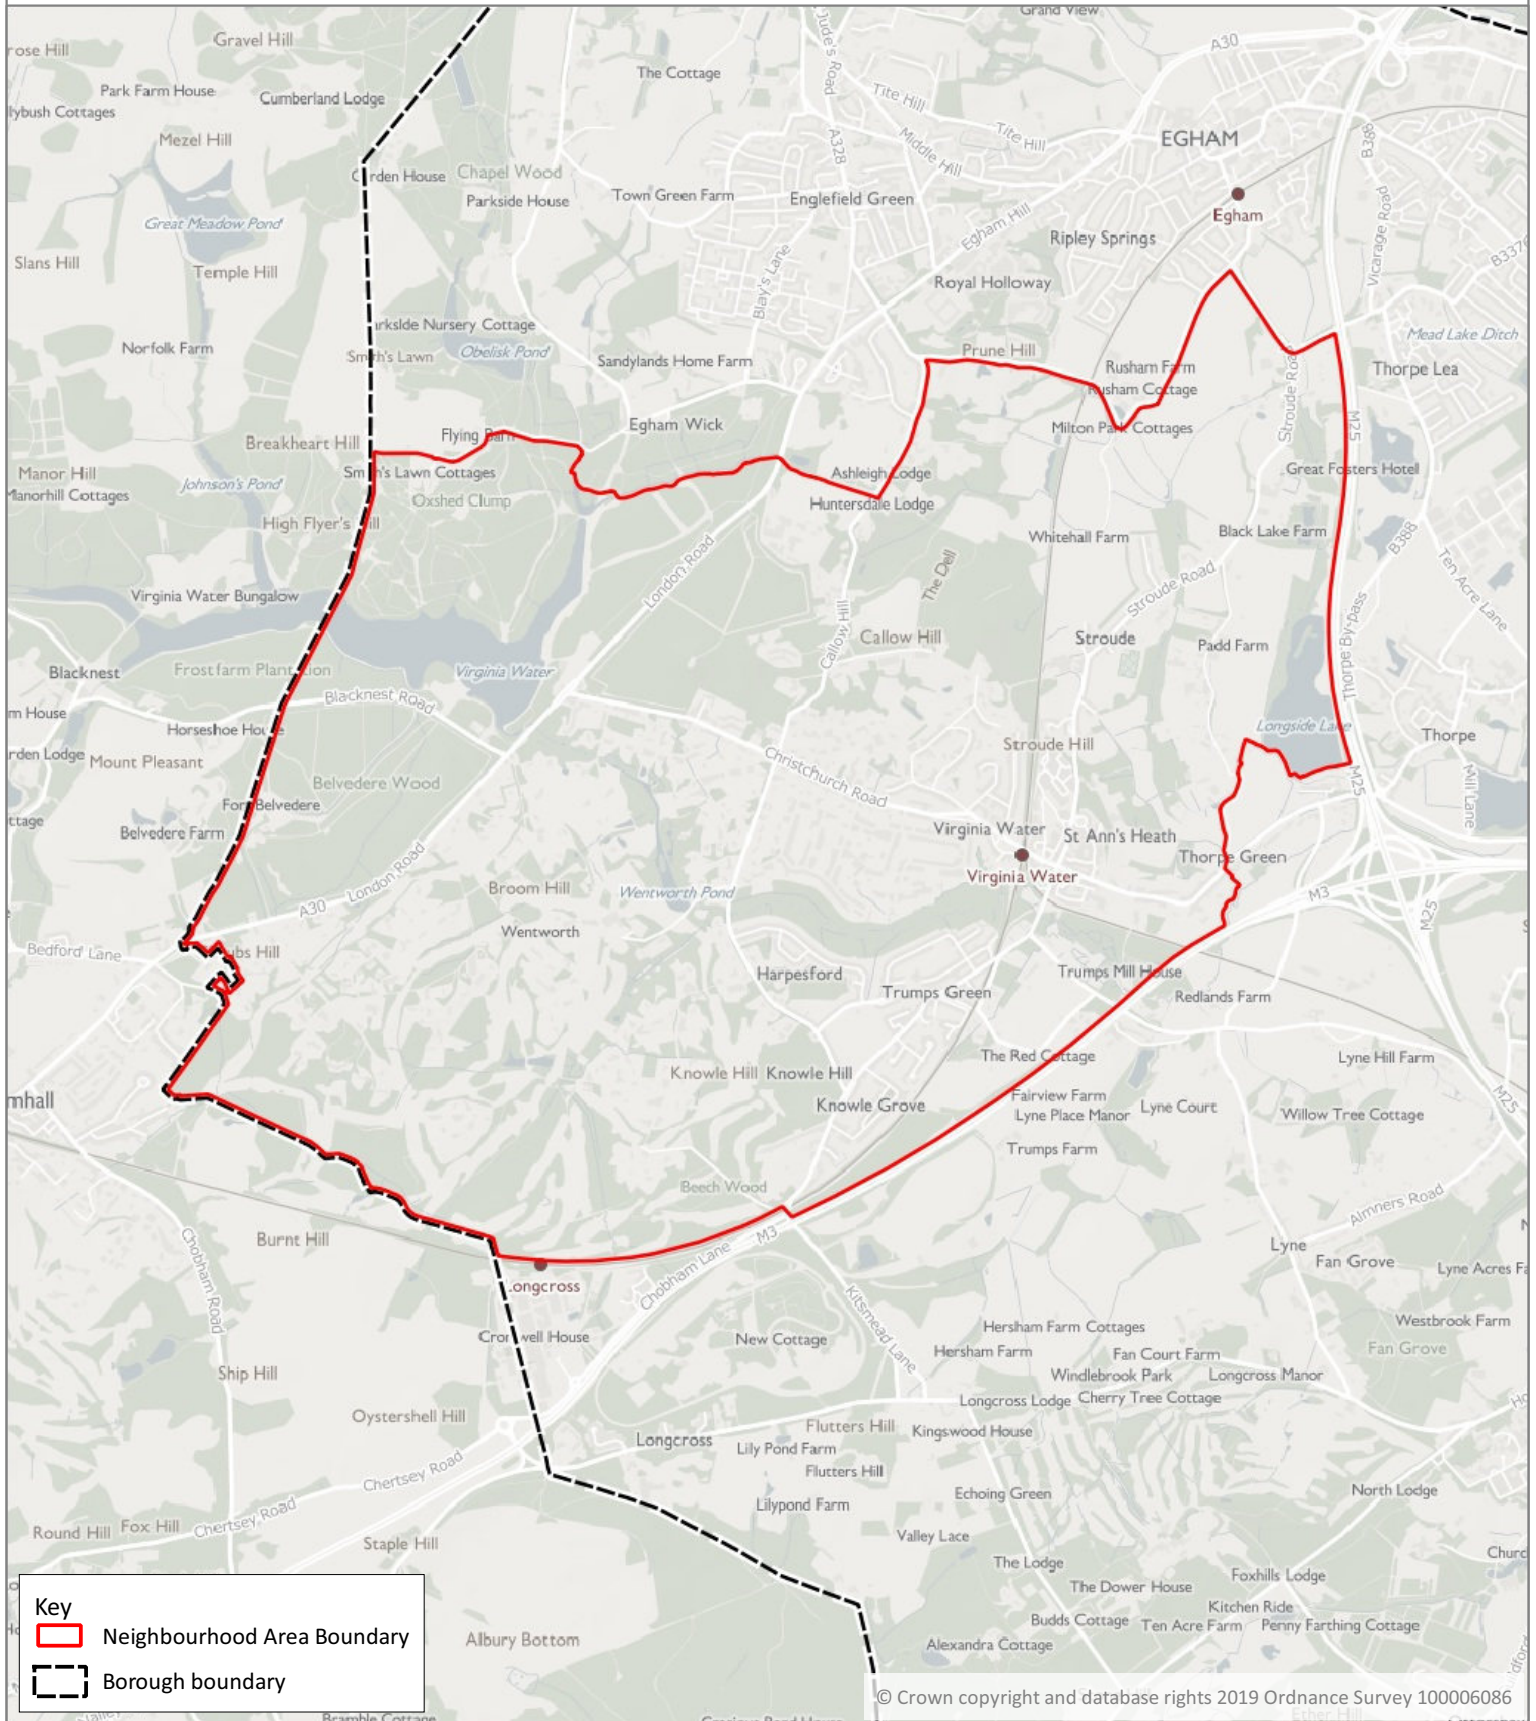

LOCATION PLAN

Figure 1

Runnymede Borough Council
Runnymede Civic Centre
Station Road
Addlestone
Surrey KT15 2AH

Date: 27/03/2019

Virginia Water Neighbourhood Area

Scale: 1:35000