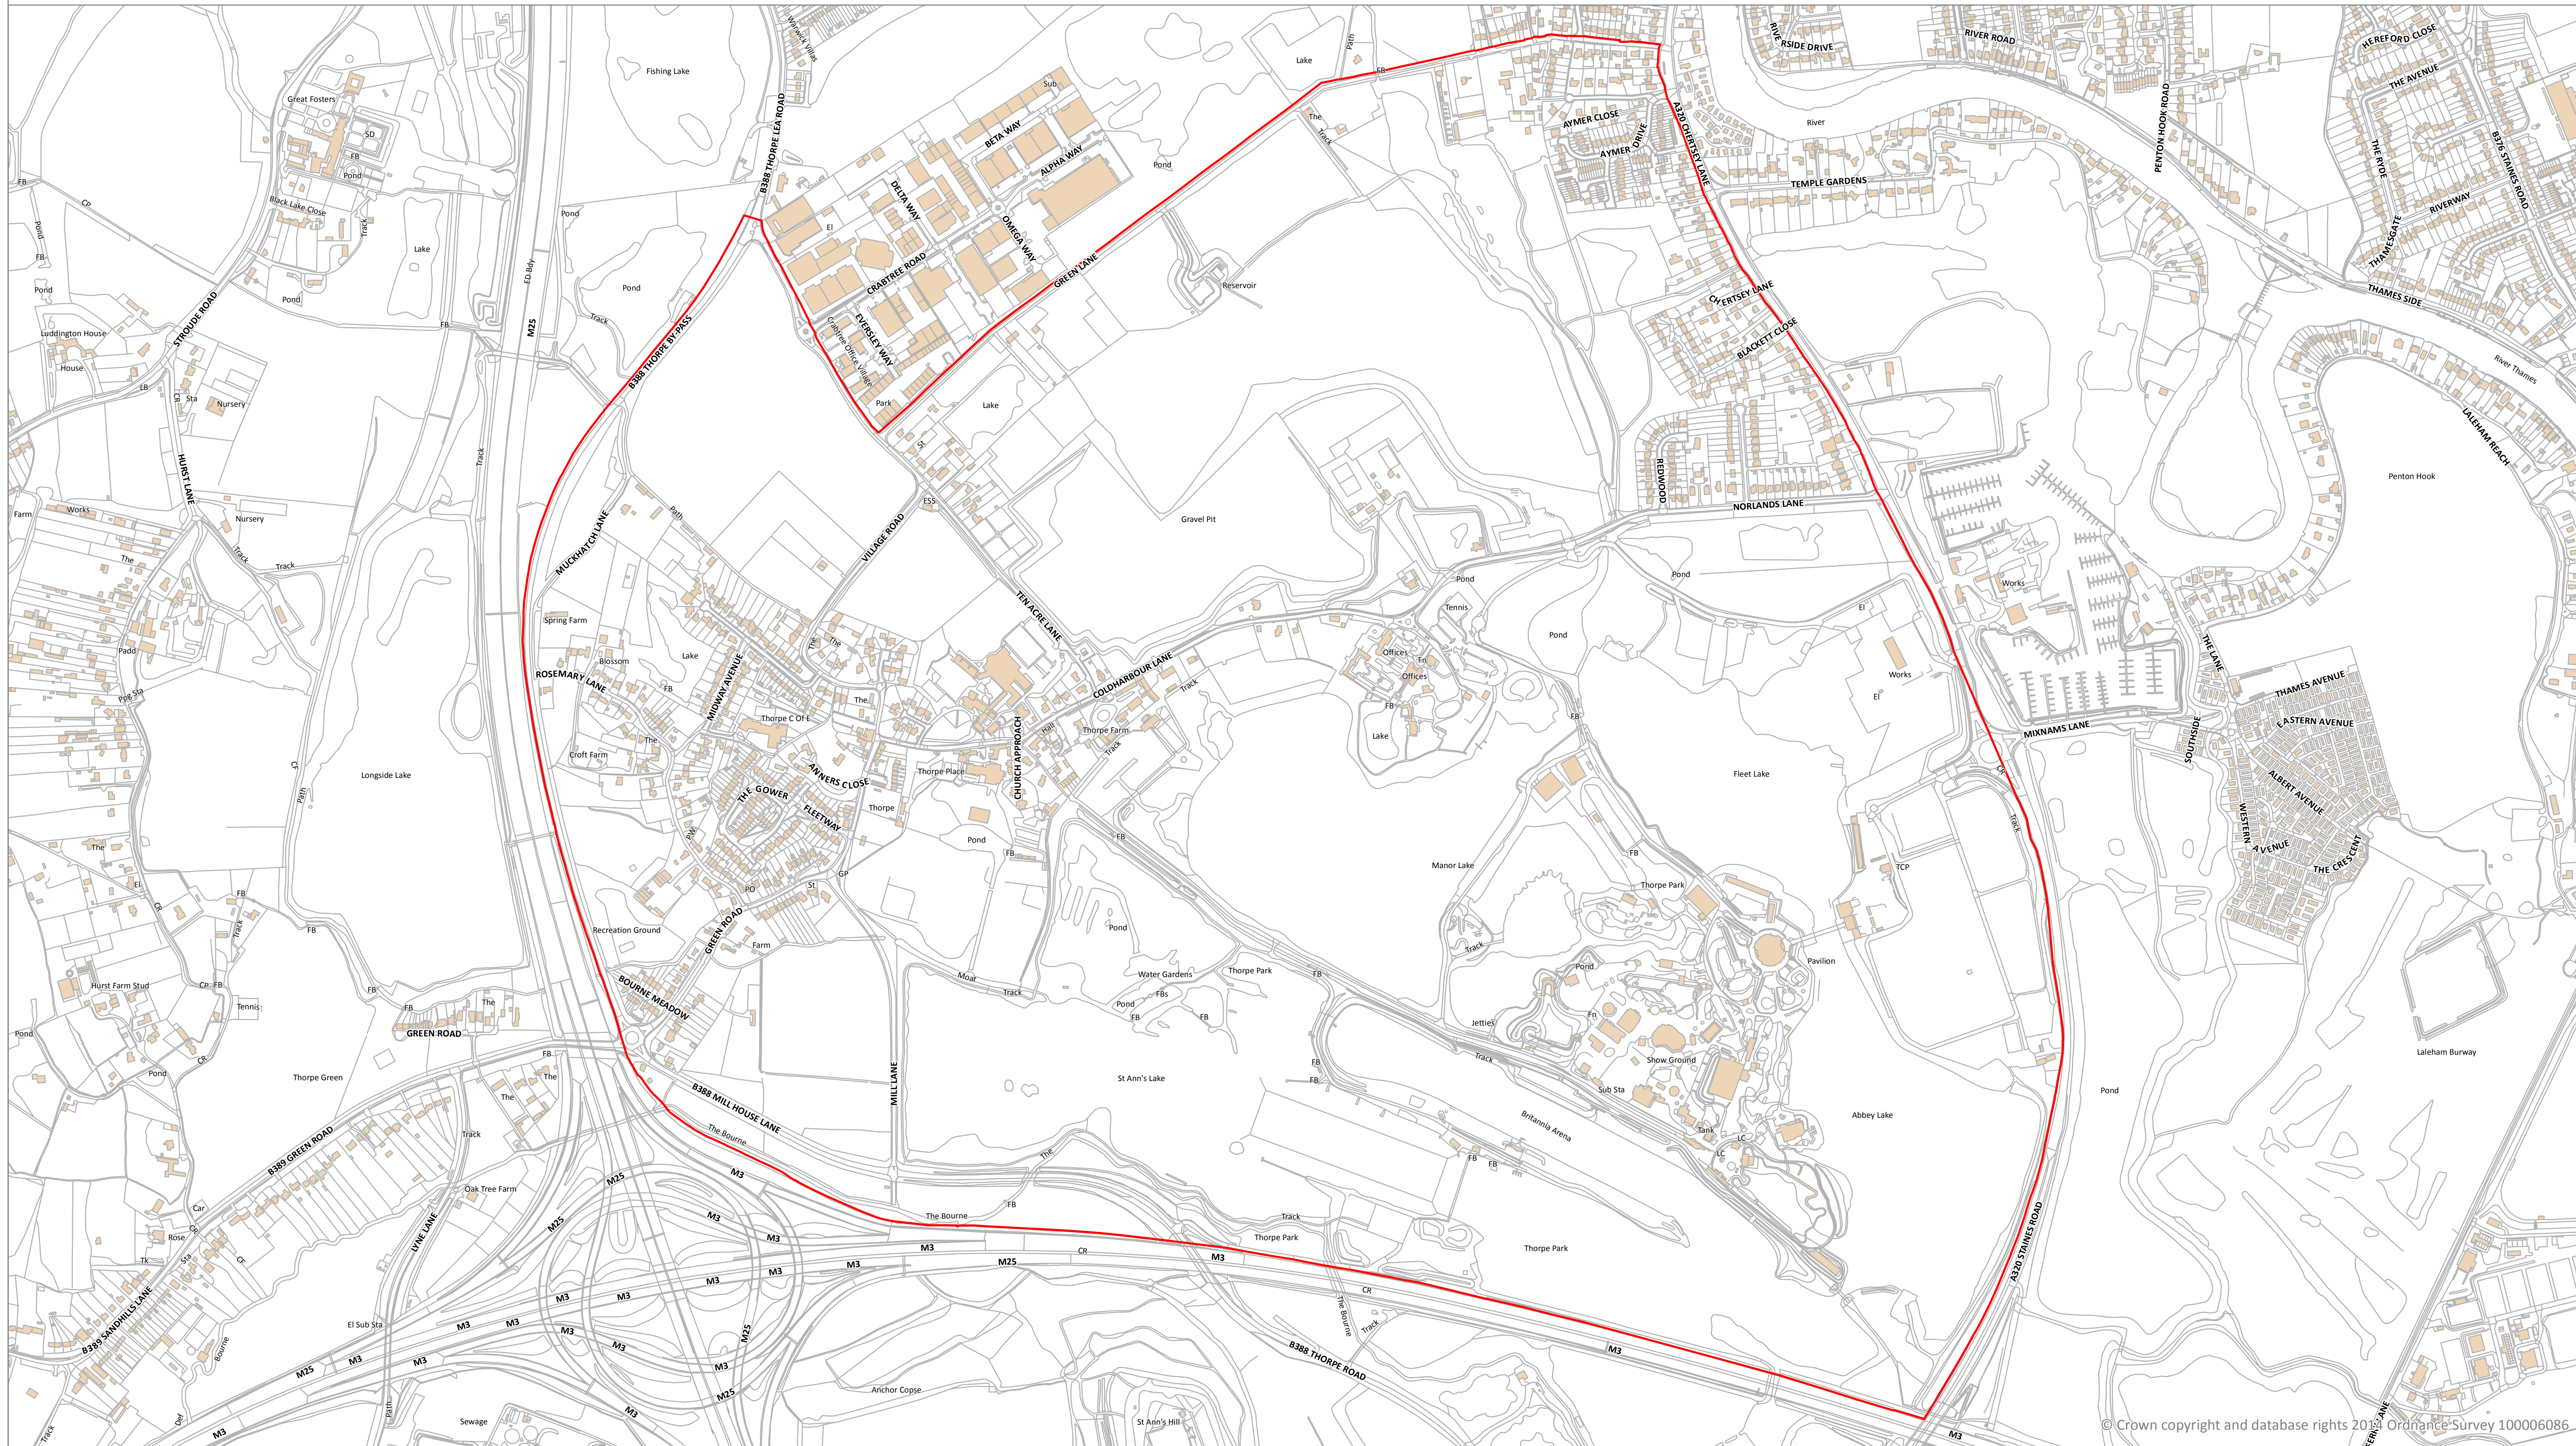

# THORPE NEIGHBOURHOOD

Date: 05/05/2016

© Crown copyright and database rights 2012 Ordnance Survey 100006086

Scale: 1:5,000  
0 105 210 420  
m