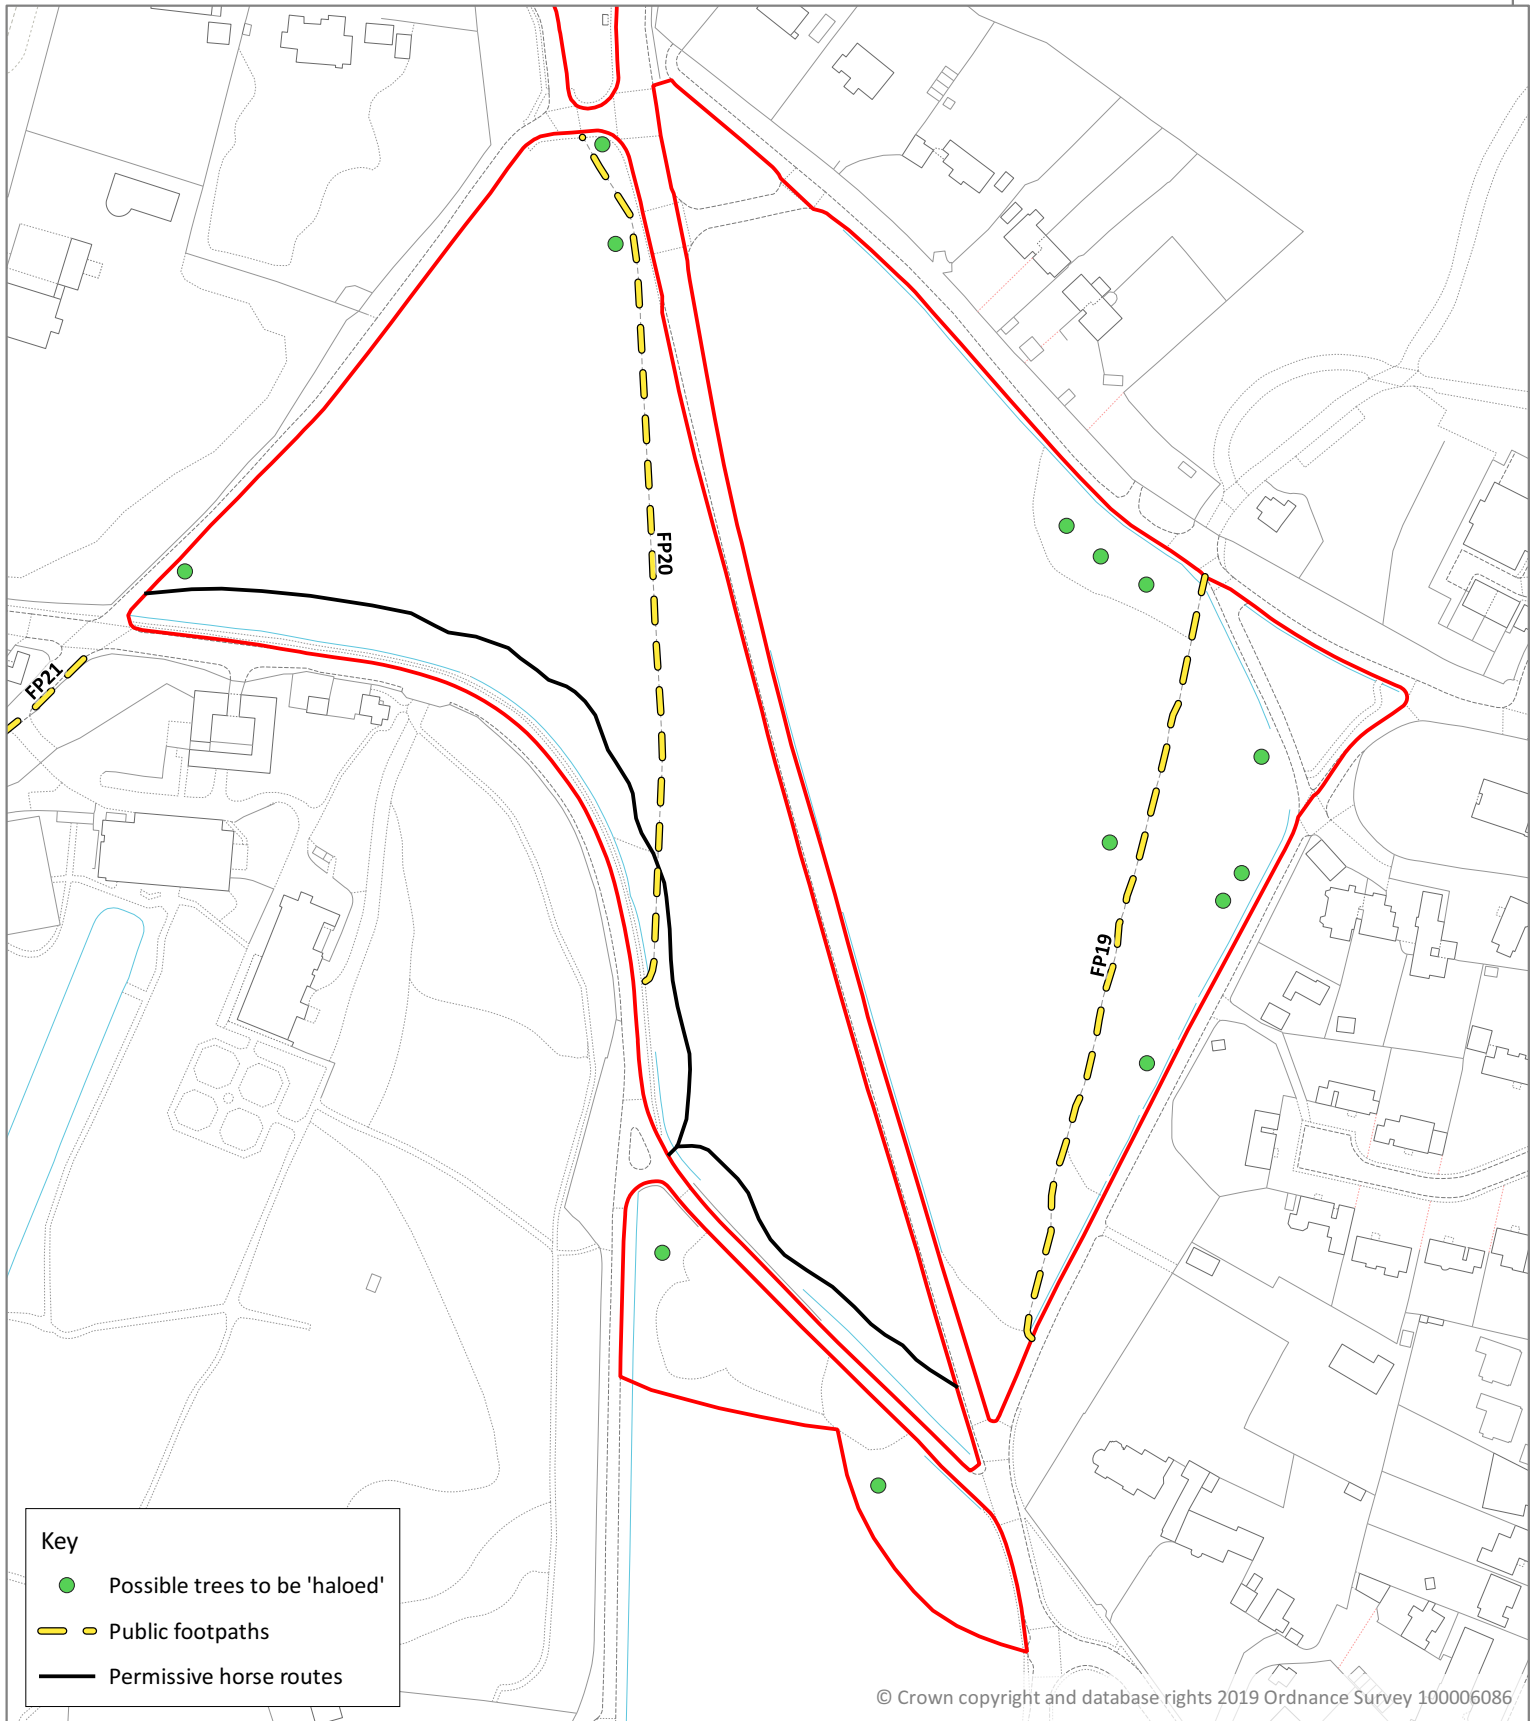

Woodland at Englefield Green

Runnymede Borough Council
Runnymede Civic Centre
Station Road
Addlestone
Surrey KT15 2AH

Date: 14/06/2019

Key

- Possible trees to be 'haloed'
- Public footpaths
- Permissive horse routes

© Crown copyright and database rights 2019 Ordnance Survey 100006086