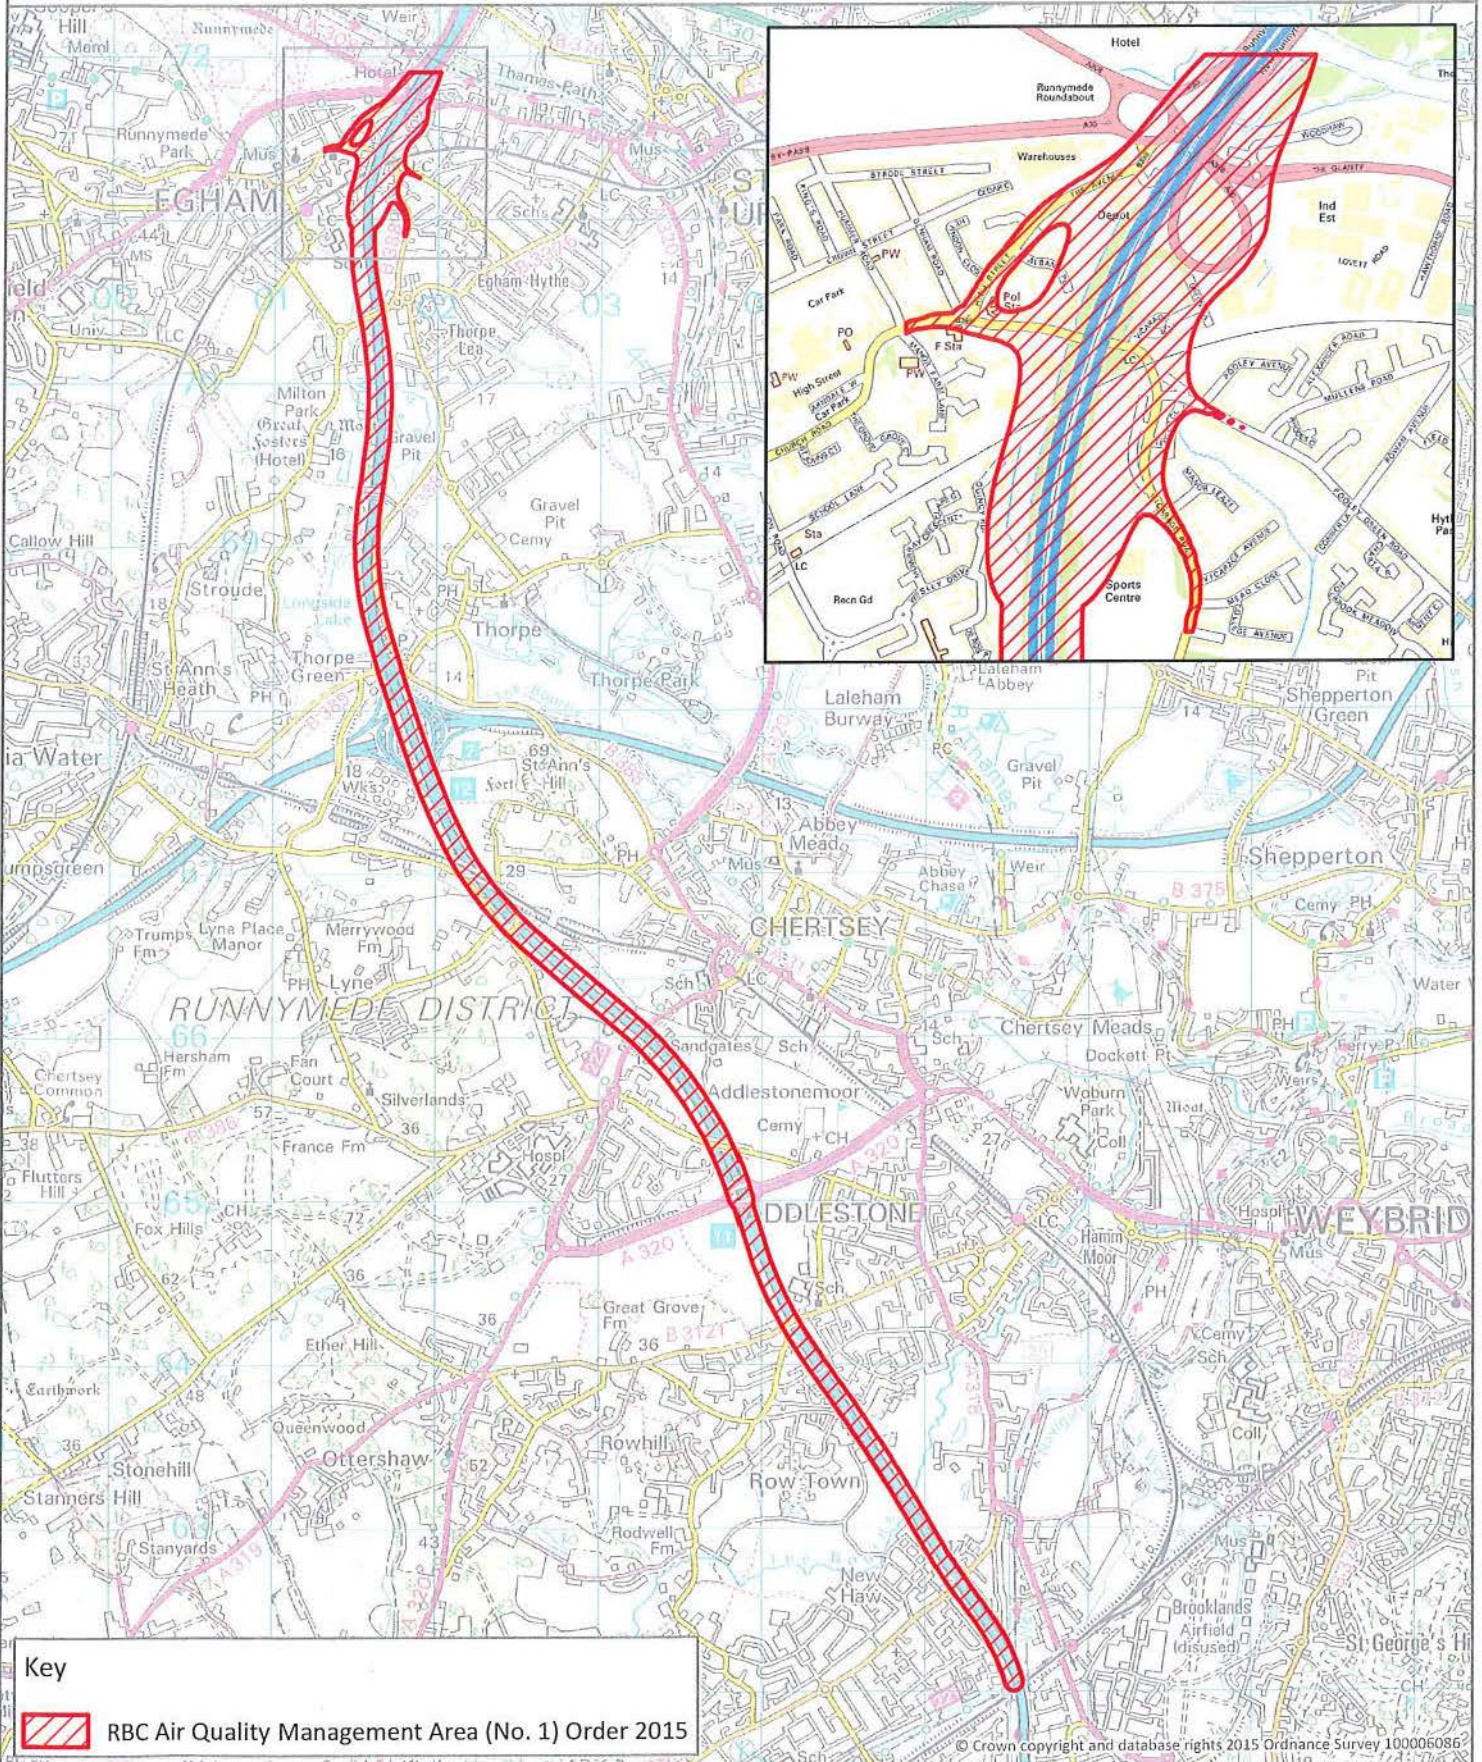

RUNNYMEDE BOROUGH COUNCIL
AIR QUALITY MANAGEMENT AREA (NO.1) ORDER 2015

Runnymede Borough Council
Runnymede Civic Centre
Station Road
Addlestone
Surrey KT15 2AH

Key
 RBC Air Quality Management Area (No. 1) Order 2015

0 0.5 1 2 km