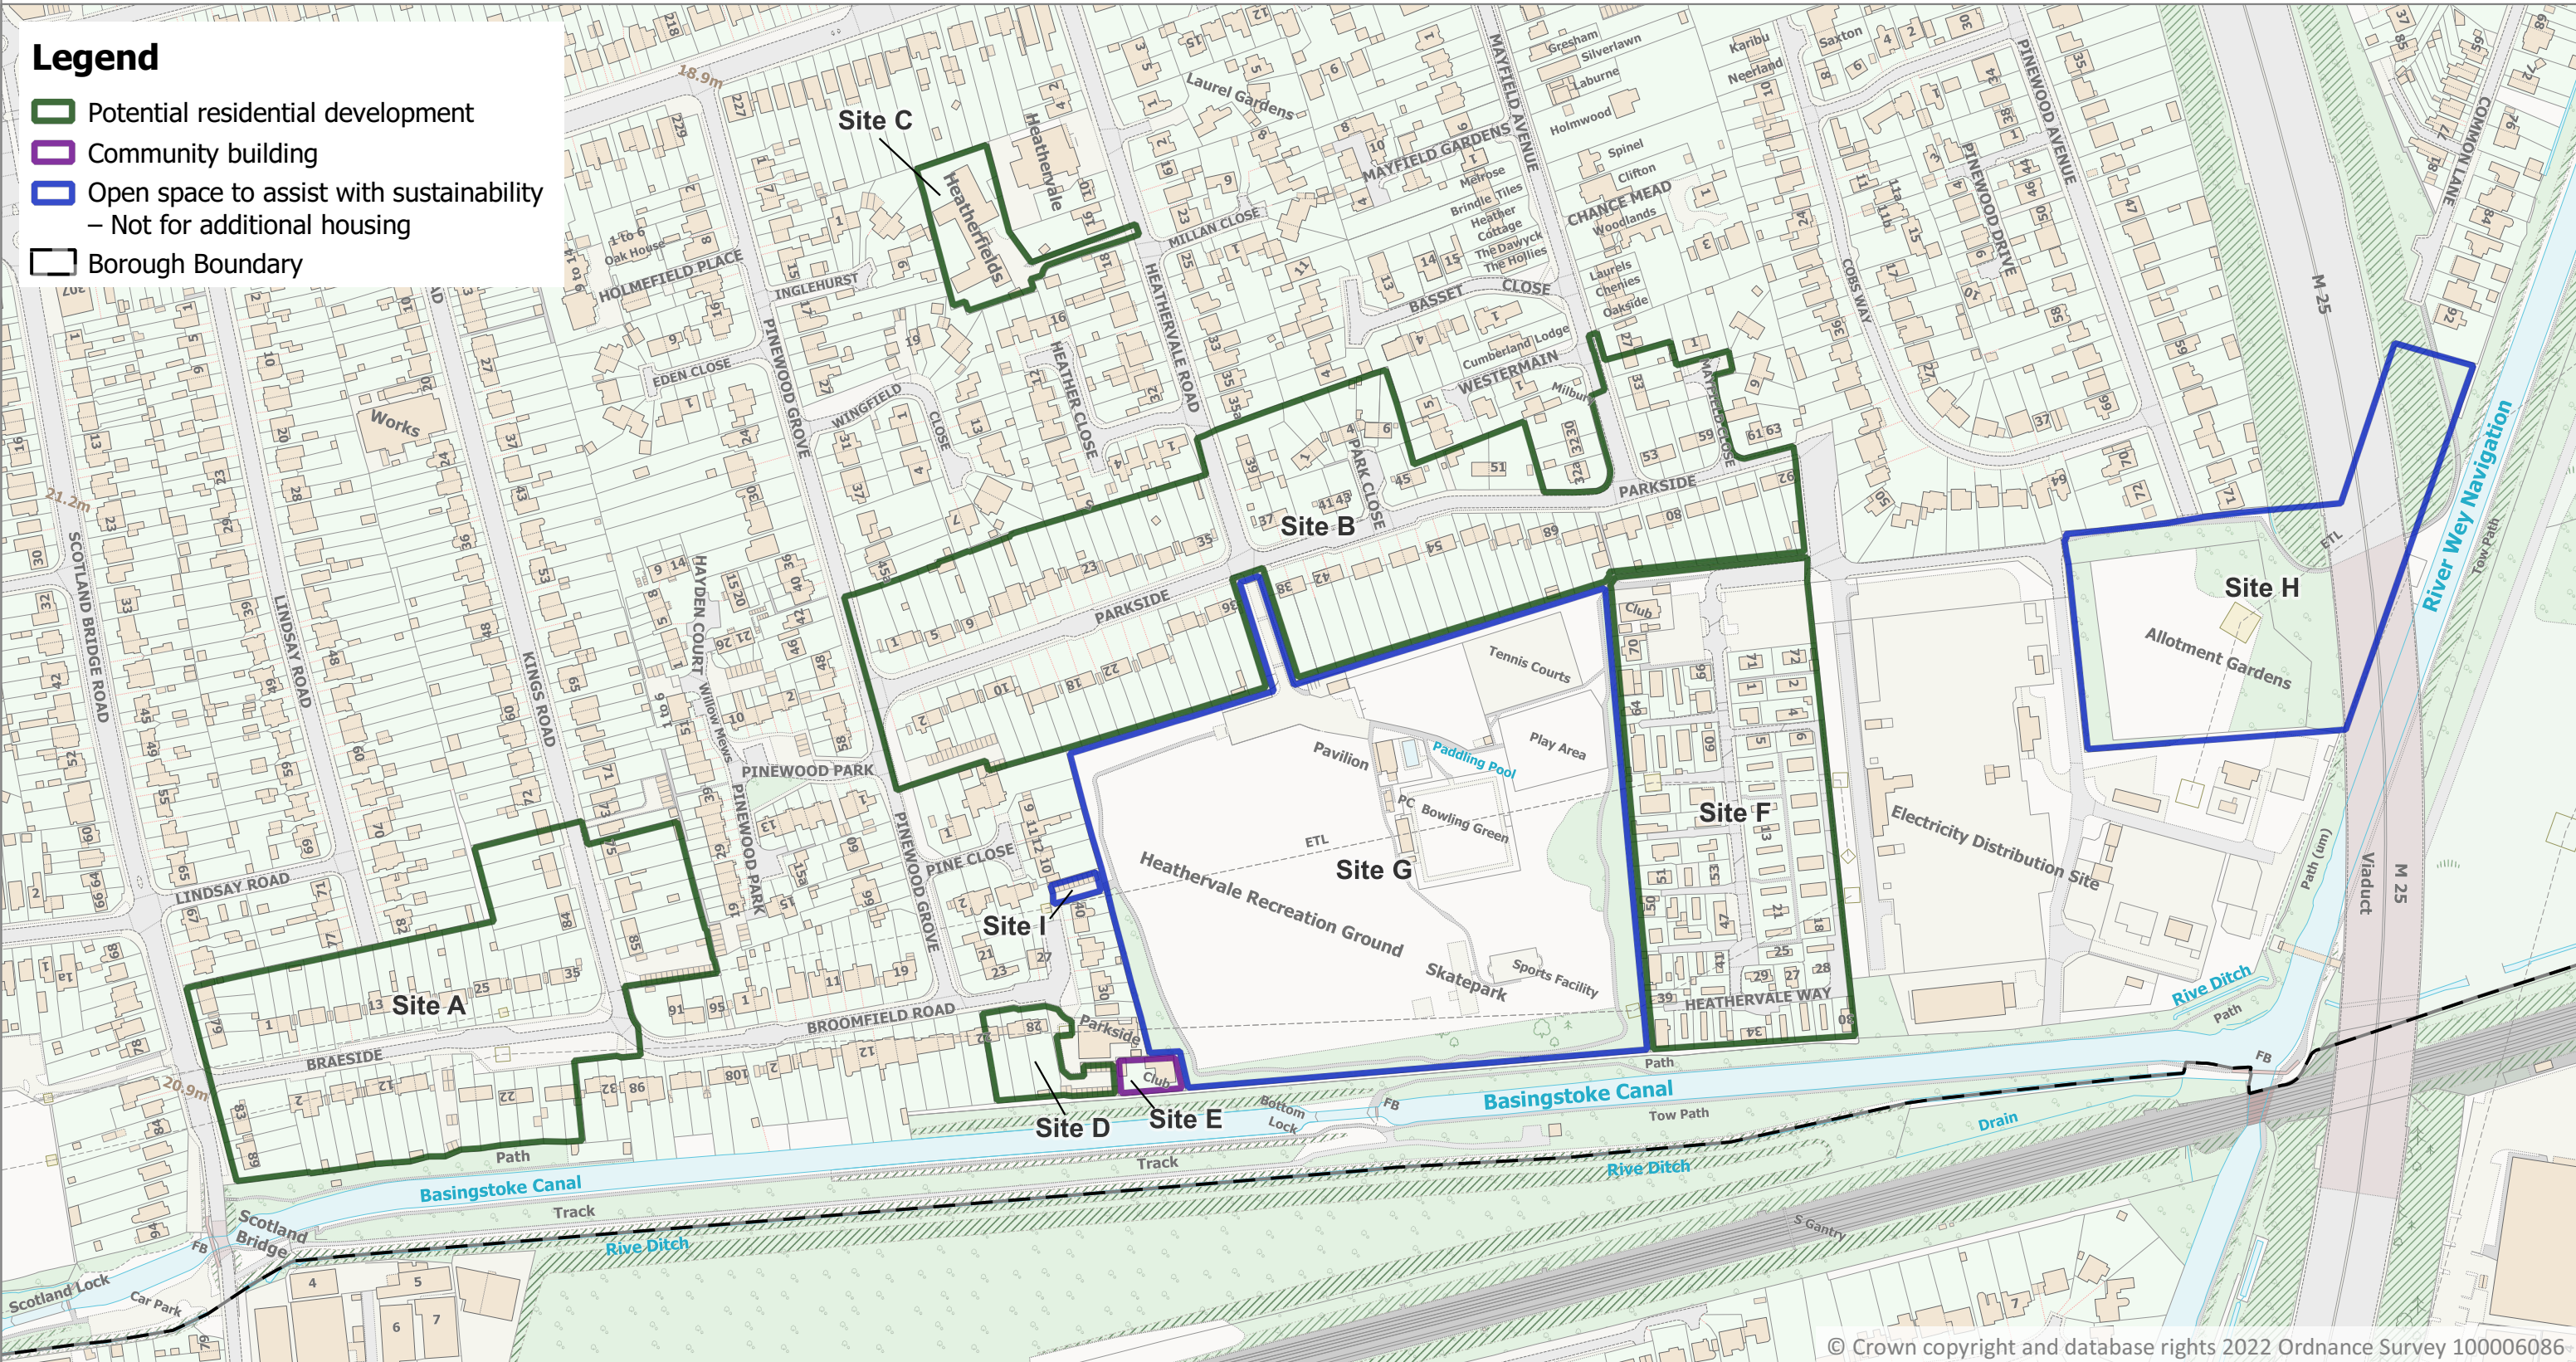

Parkside Regeneration

Site Considerations

Date: 28/09/2022

Legend

-  Potential residential development
-  Community building
-  Open space to assist with sustainability
– Not for additional housing
-  Borough Boundary

© Crown copyright and database rights 2022 Ordnance Survey 10006086

Scale: 1:3,000