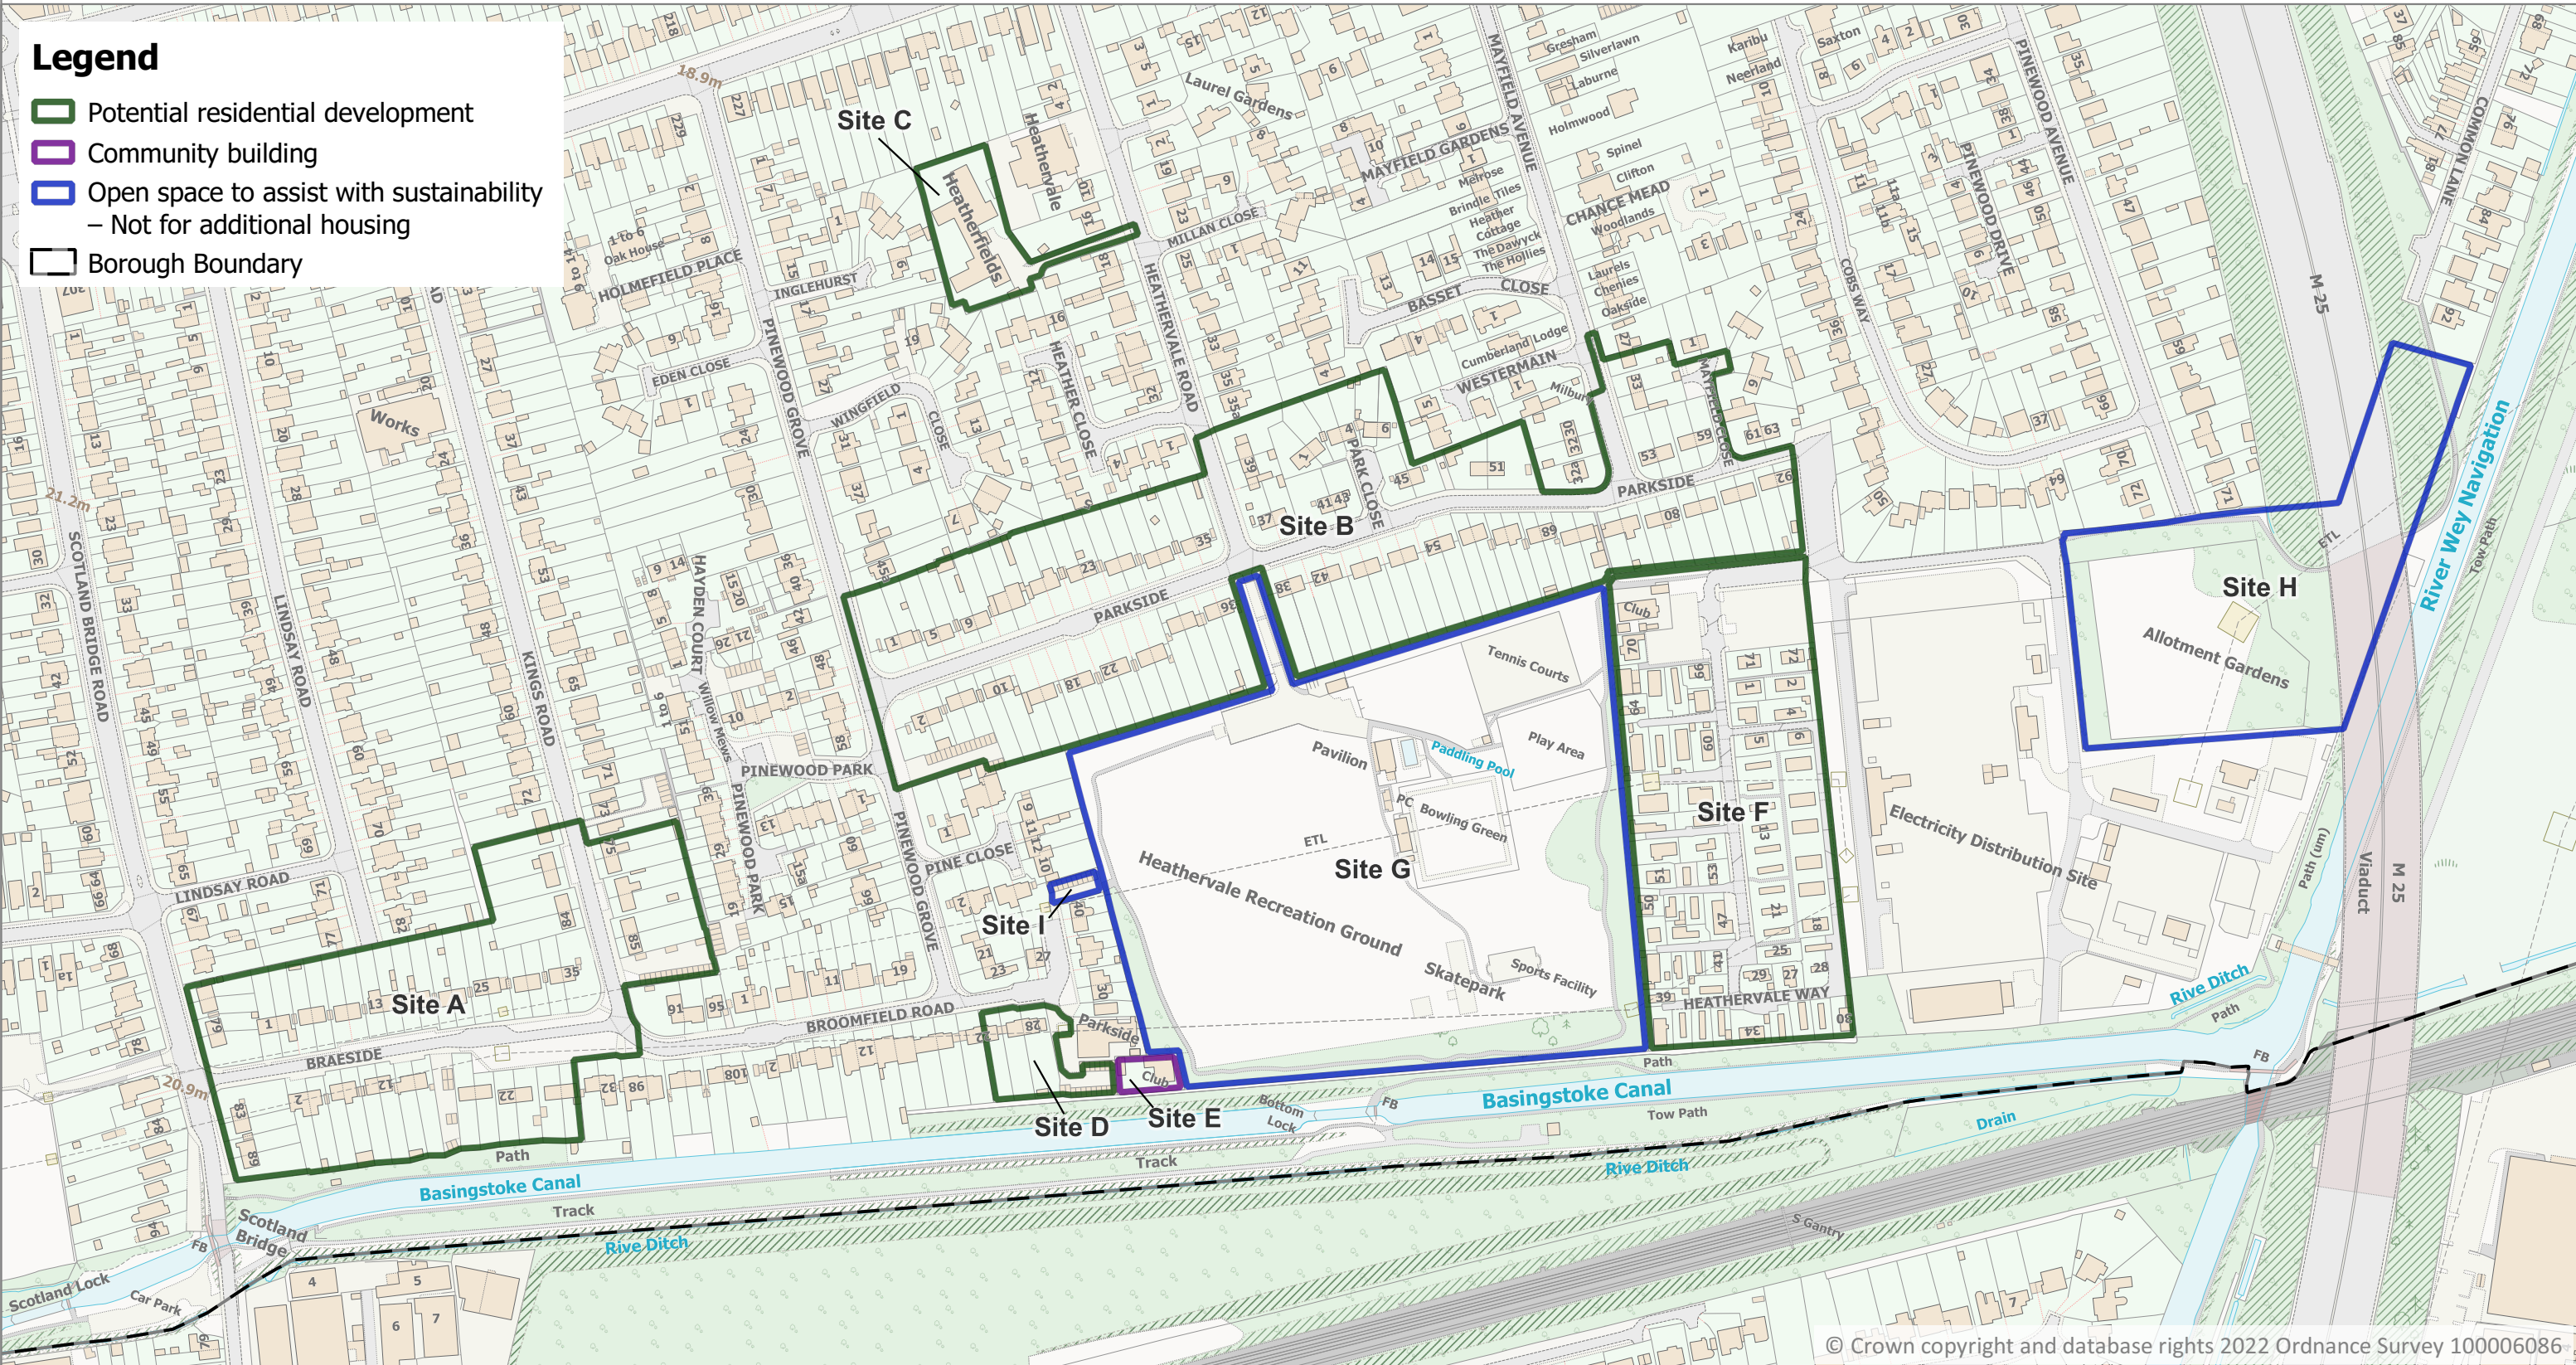

Parkside Regeneration

Site Considerations

Date: 28/09/2022

Legend

-  Potential residential development
-  Community building
-  Open space to assist with sustainability
– Not for additional housing
-  Borough Boundary

© Crown copyright and database rights 2022 Ordnance Survey 10006086

Scale: 1:3,000