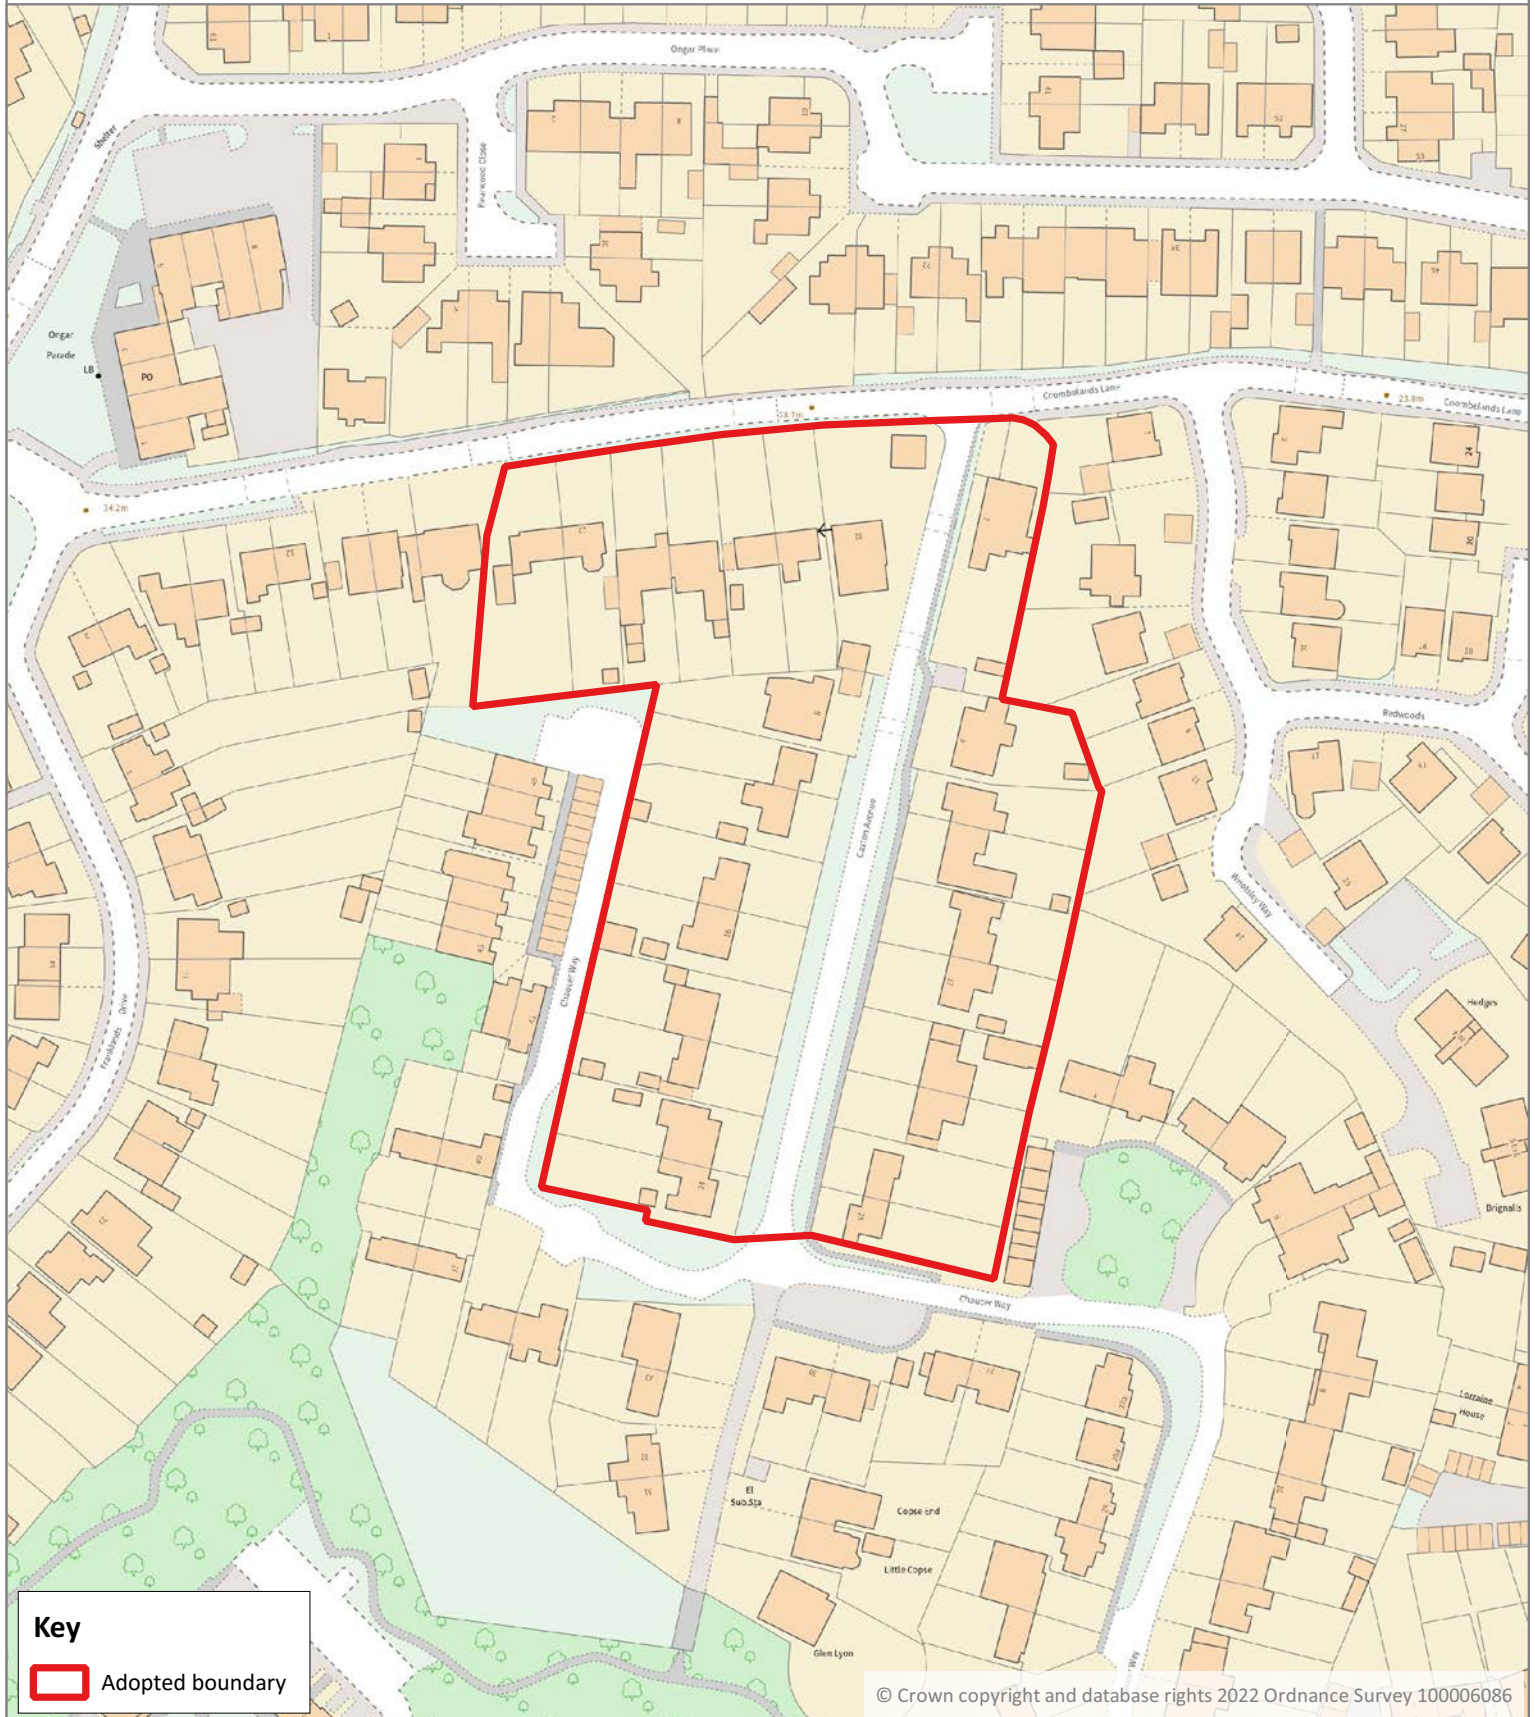

Caxton Avenue Conservation Area Boundary

Runnymede Borough Council
Runnymede Civic Centre
Station Road
Addlestone
Surrey KT15 2AH

Date: 01/10/2023

© Crown copyright and database rights 2022 Ordnance Survey 100006086

Scale: 1:1,500

0 50 100 m