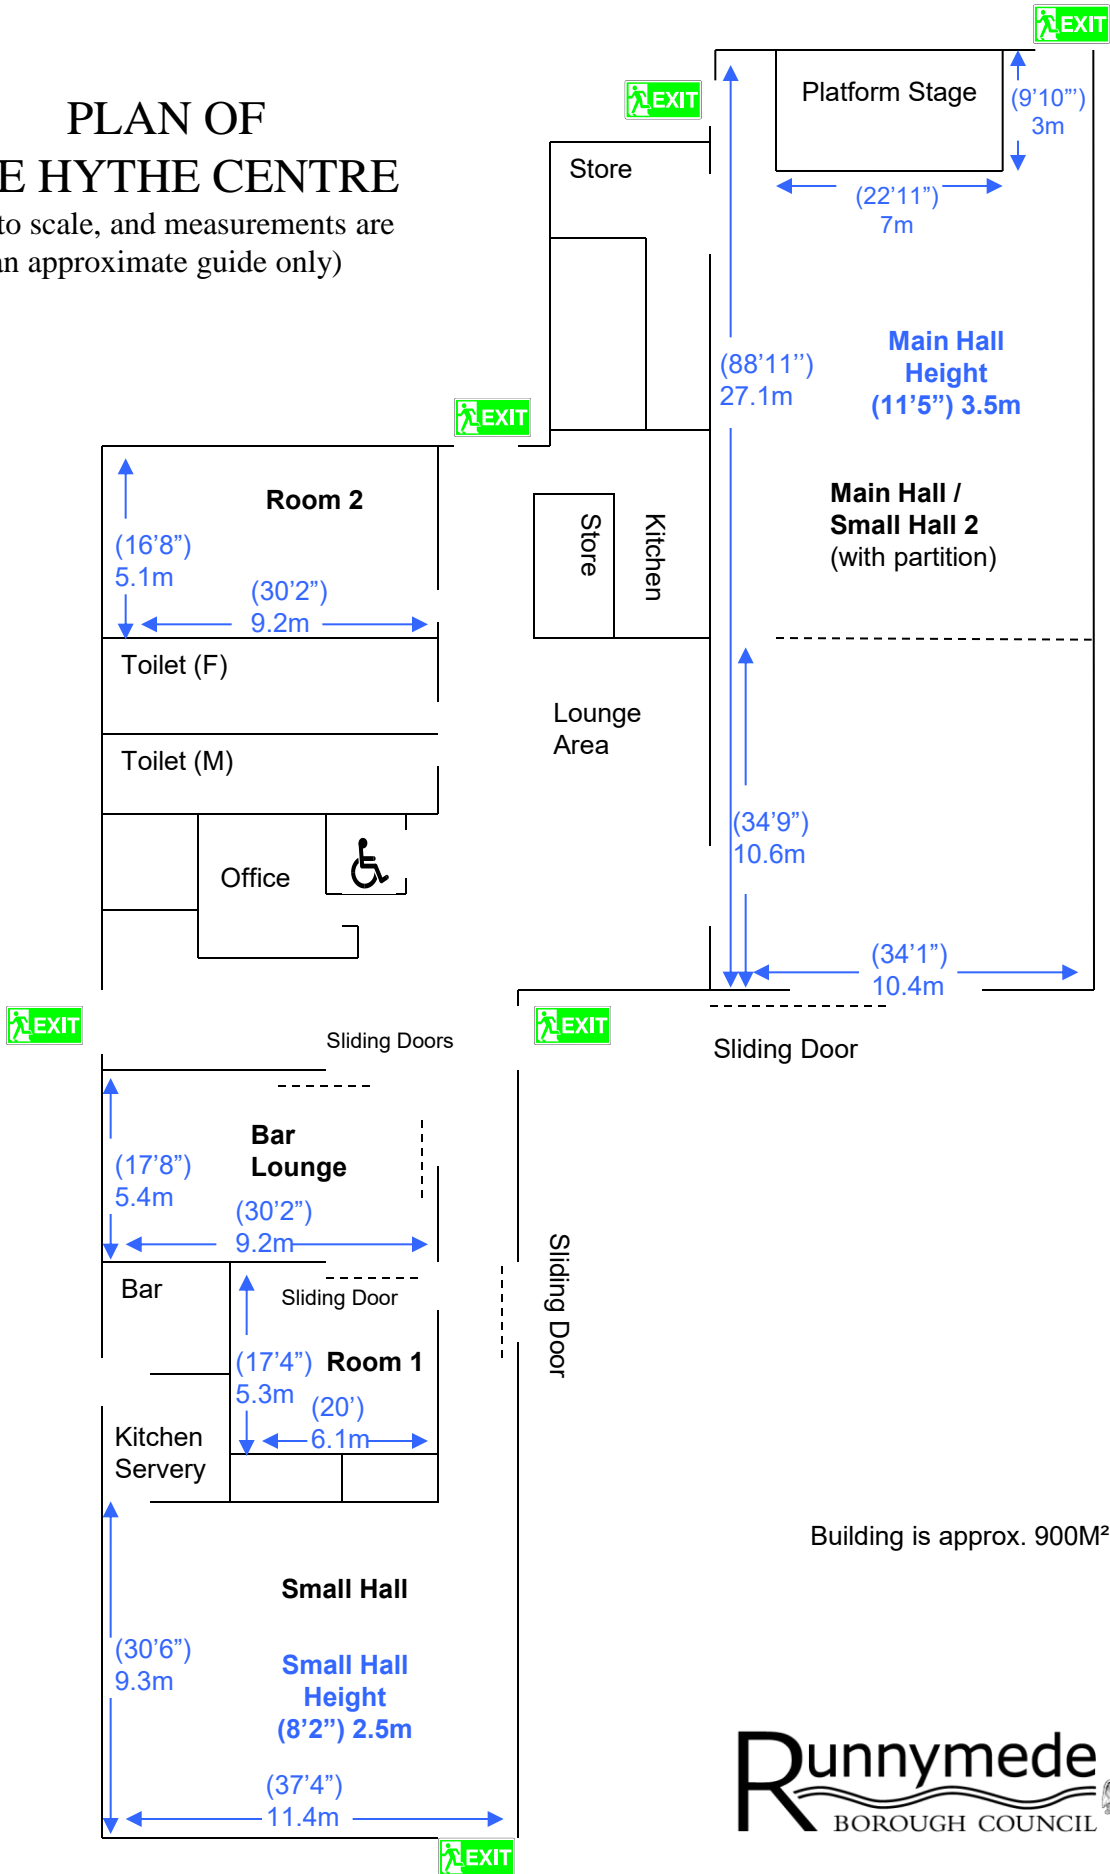

PLAN OF THE HYTHE CENTRE

(not to scale, and measurements are an approximate guide only)

Building is approx. 900M²