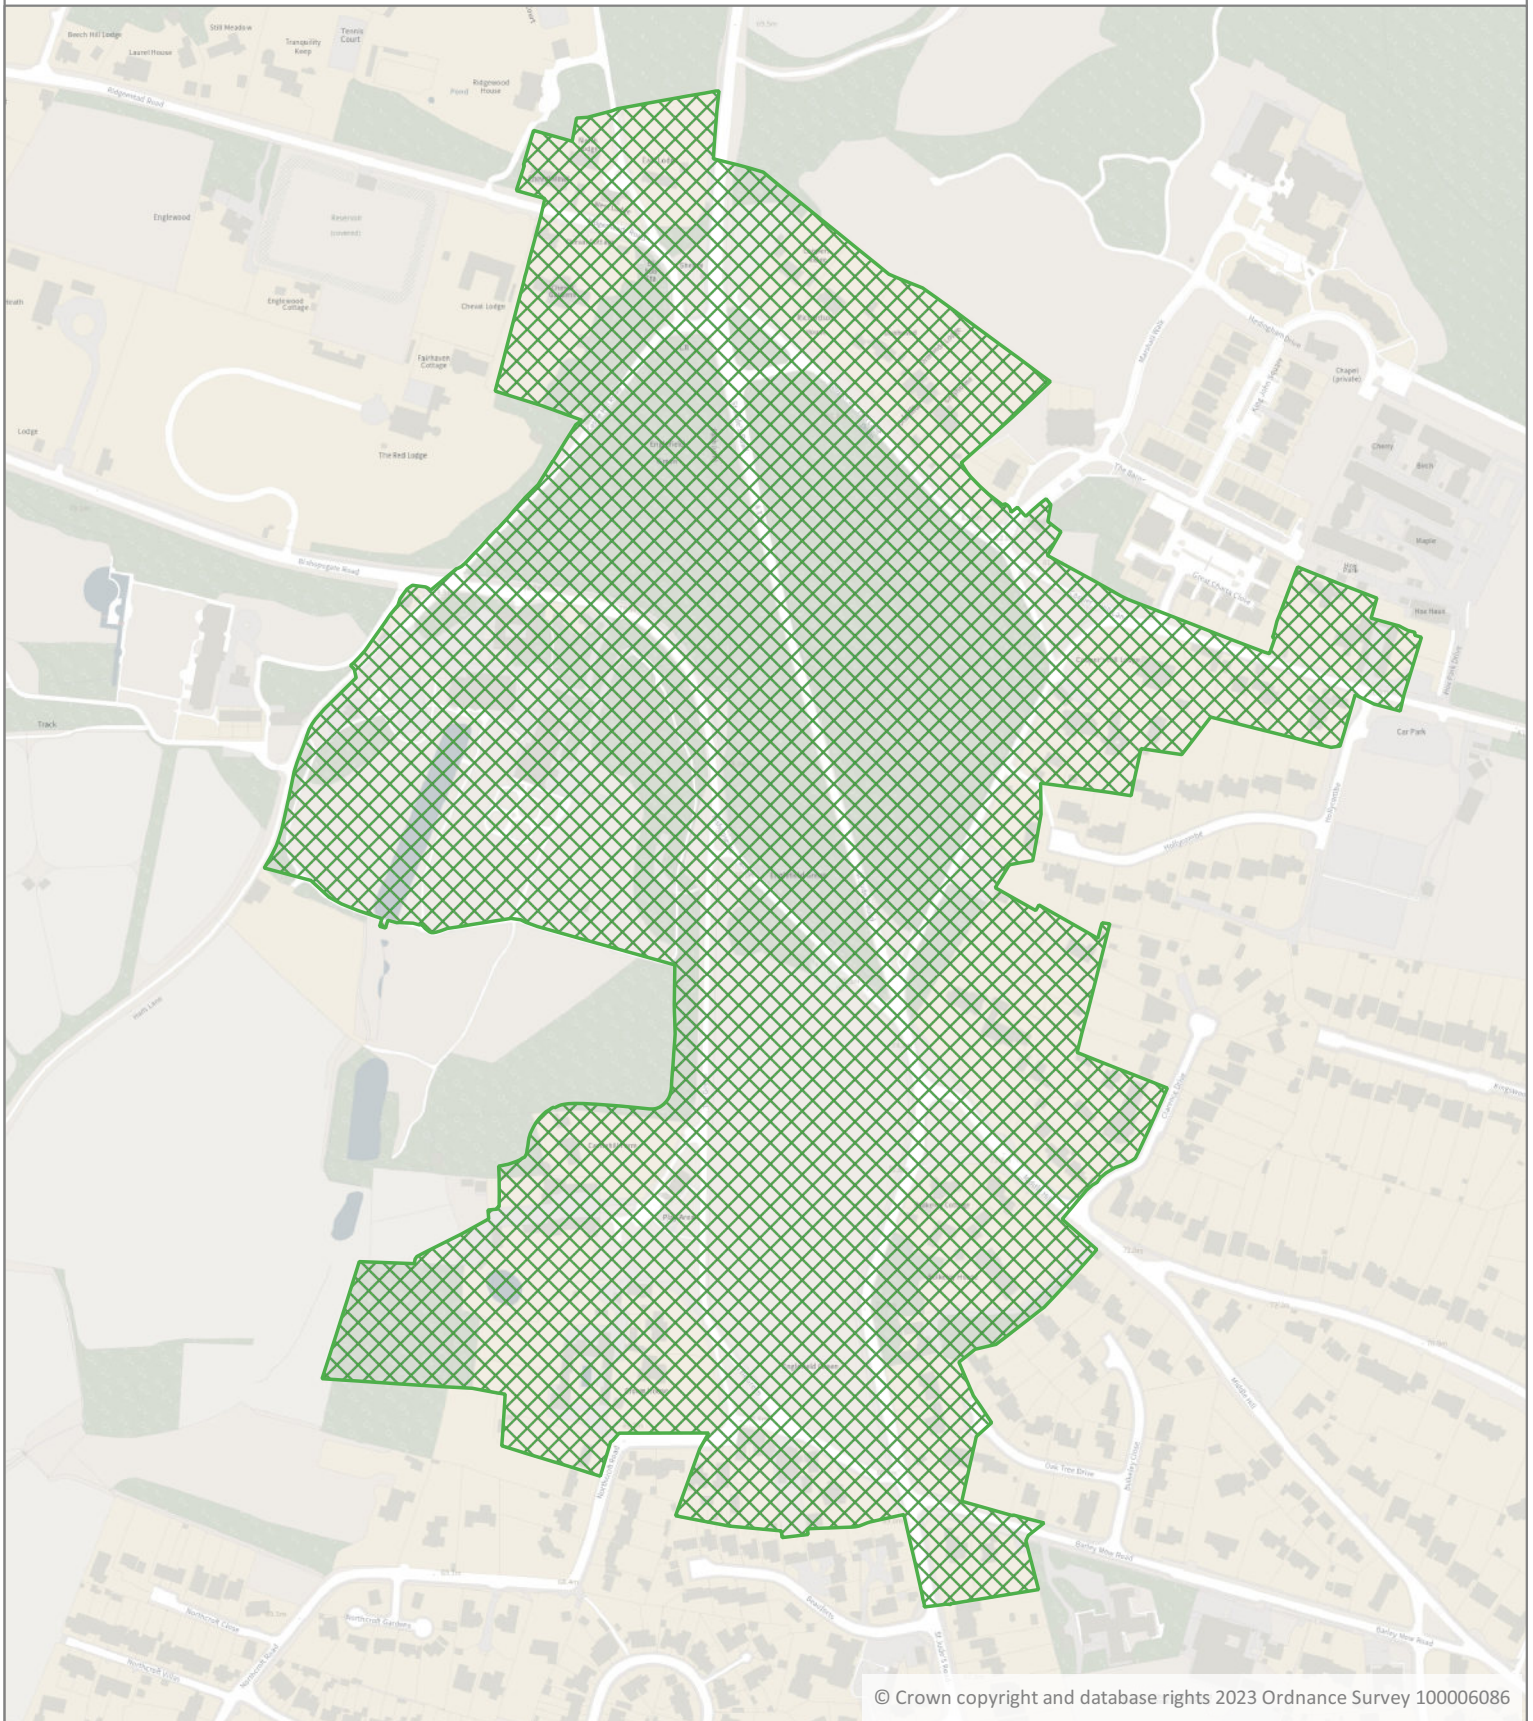

Englefield Green Conservation area - New Boundary

Date: 03/11/2023

© Crown copyright and database rights 2023 Ordnance Survey 100006086

Scale: 1:5,000

0 100 200 m