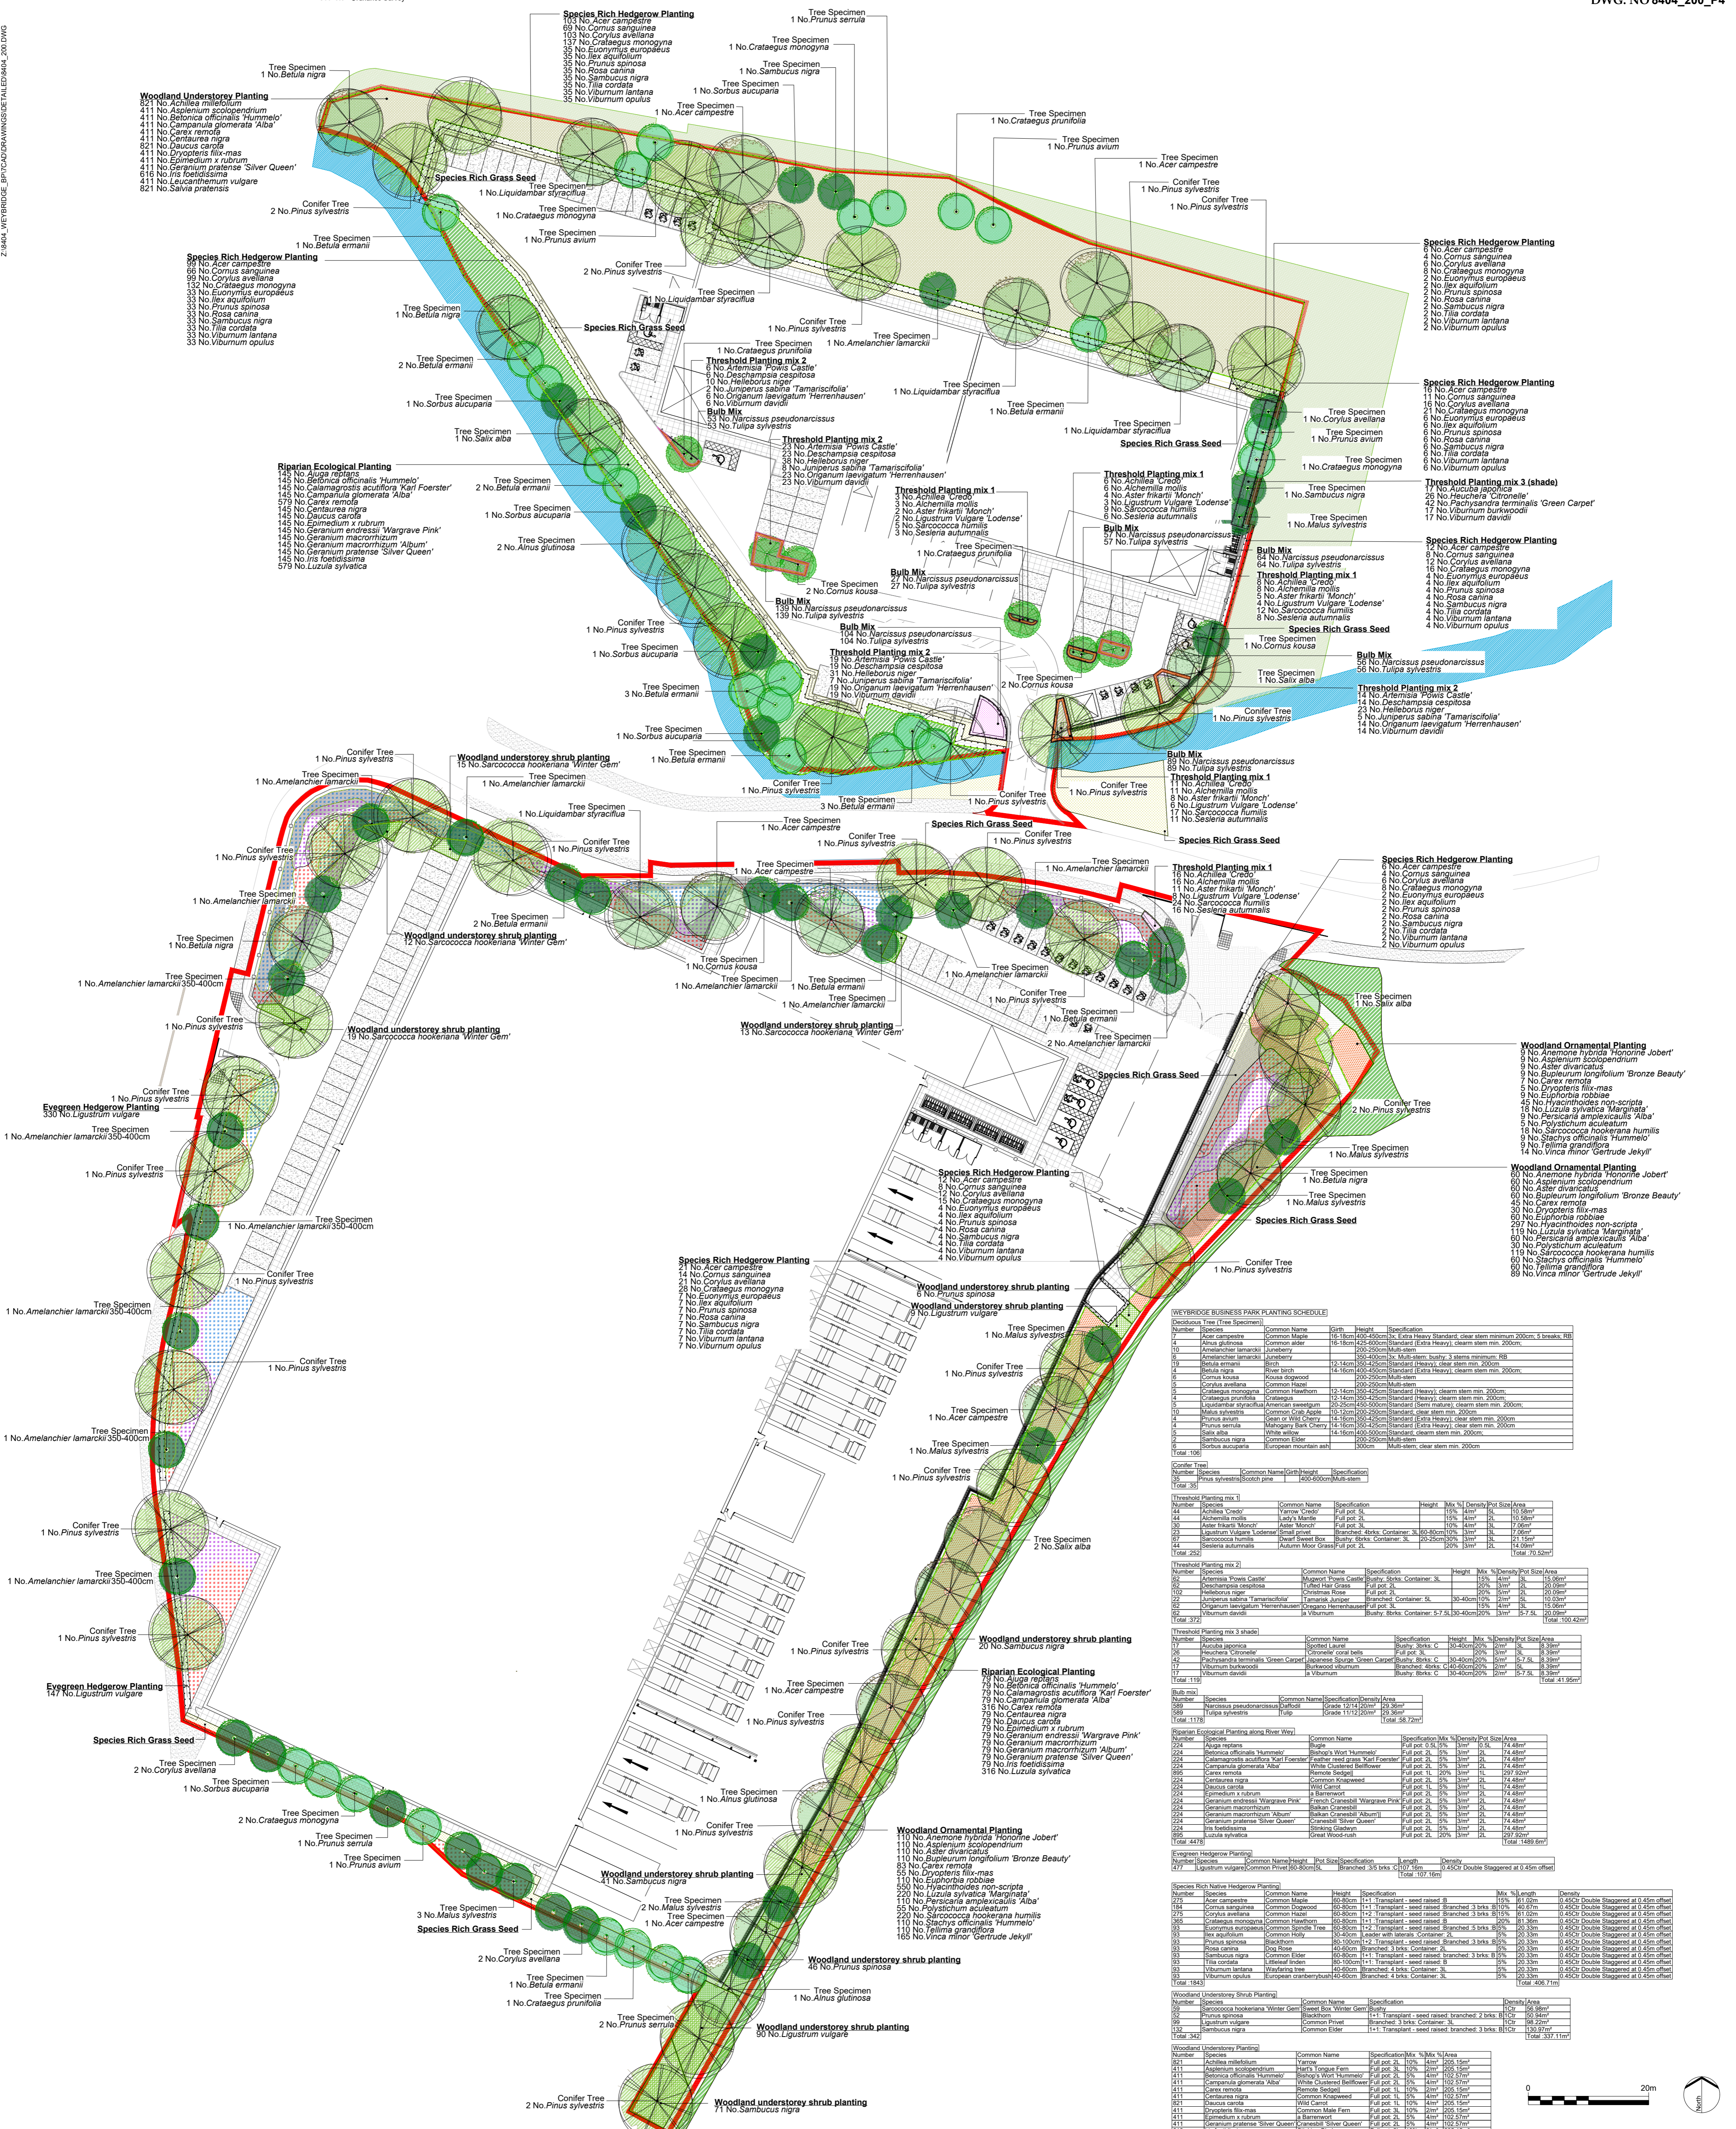

PROJECT TITLE
Weybridge Business Park

DRAWING TITLE
General Arrangement Plan
Softworks Proposals
Planting Plan

DWG. NO 8404_200_P4