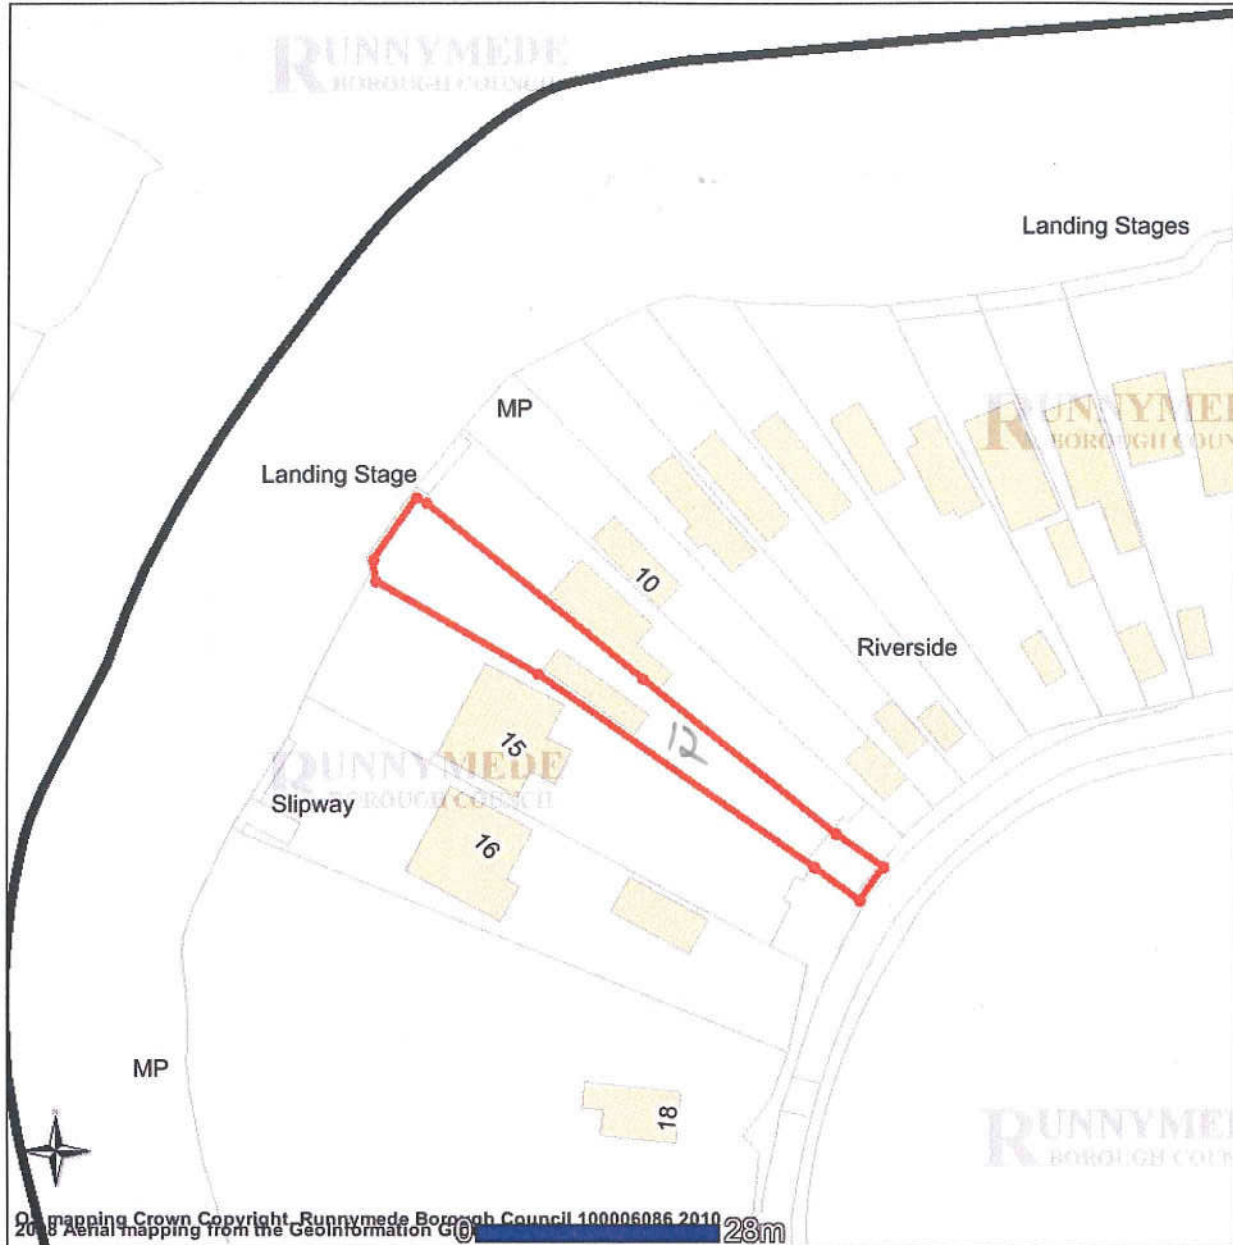

Map Print Page

Legend

 Borough Boundary

Date: 2.11.2010
 Bounding coordinates: 504356, 169275
 504496, 169418

Reproduced from the Ordnance Survey mapping with the permission of the Controller of Her Majesty's Stationery Office.
 © Crown Copyright.
 Unauthorised reproduction infringes Crown Copyright and may lead to prosecution or civil proceedings.
 Runnymede Borough Council Licence No 100006086.