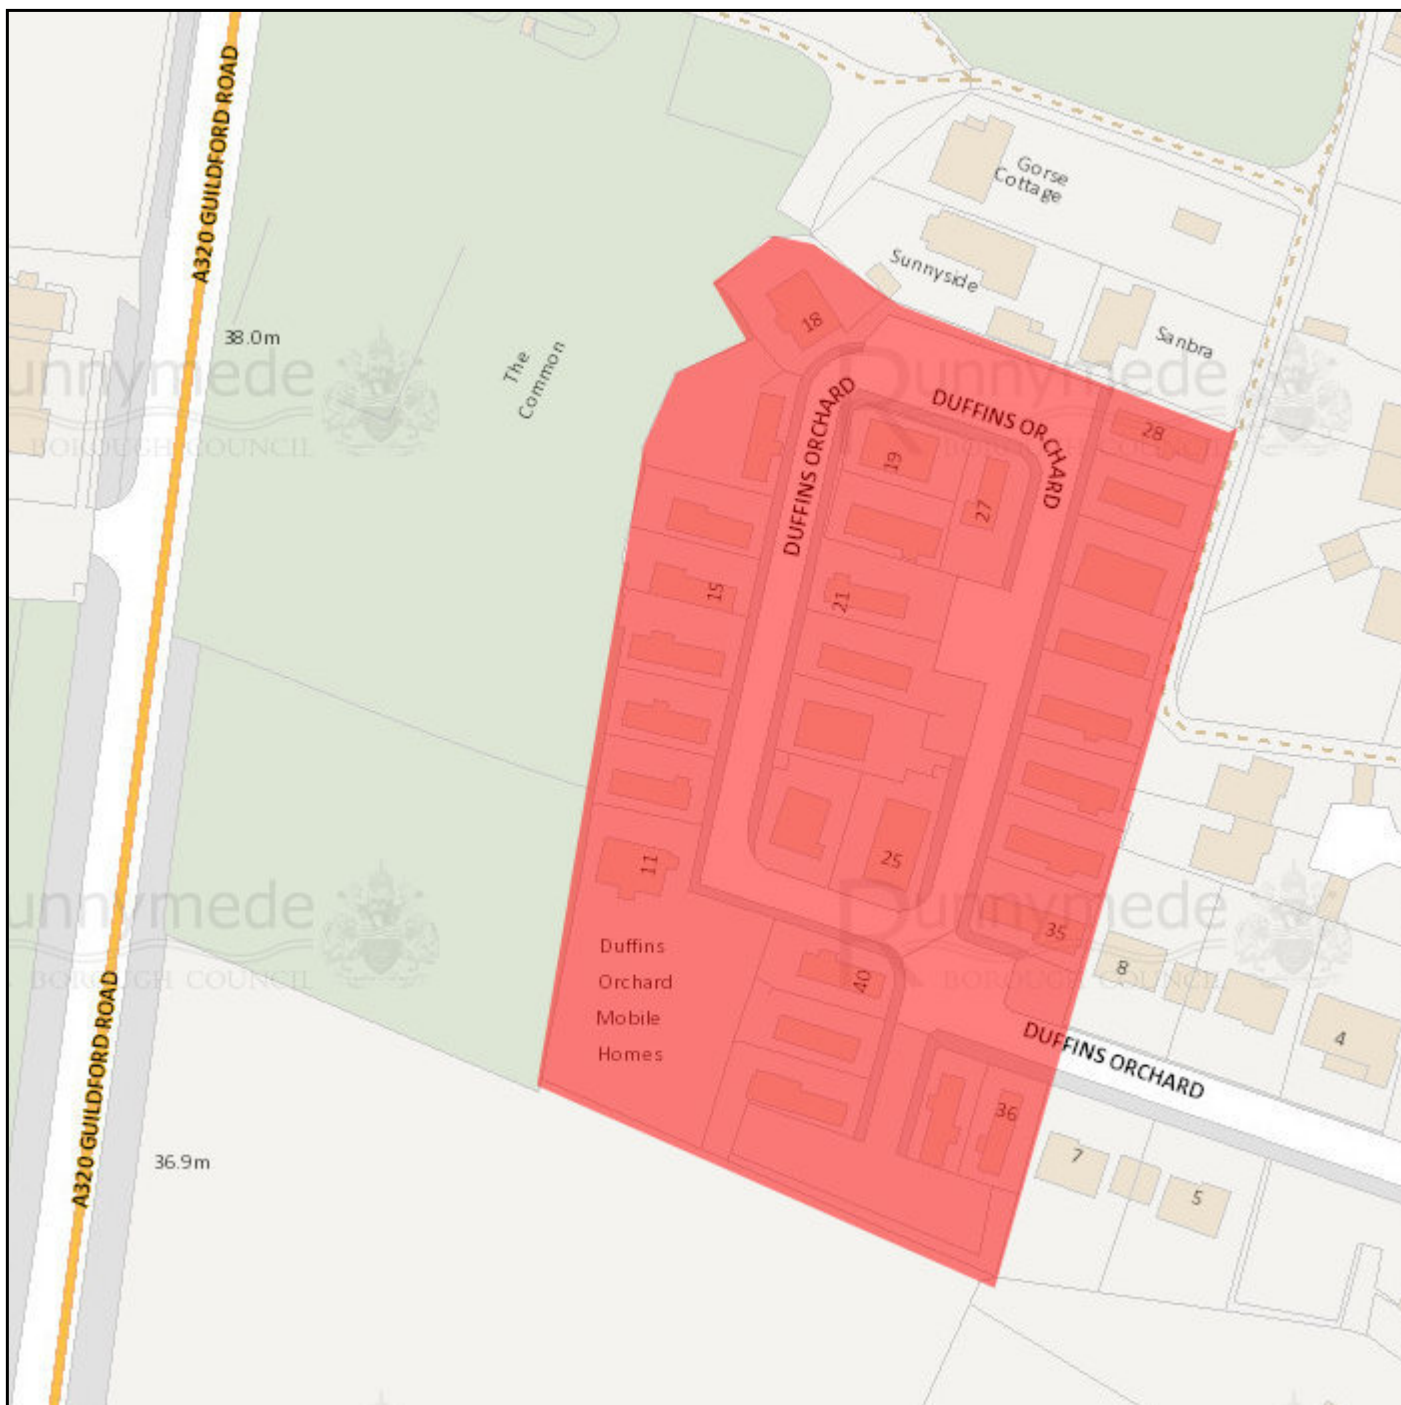

Duffins Orchard

*You are not permitted to copy, sub-license, distribute or sell any of this data to third parties in any form
OS Data © Crown copyright and database rights 2013 Ordnance Survey 100006086 & Landmark Information Group Ltd*

Flood Data © Environment Agency and database rights 2013

Imagery © Getmapping plc 2013 & GeoPerspectives (Bluesky) & The GeoInformation Group

Map exported from rMaps on Wed Aug 26 11:54:35 BST 2015