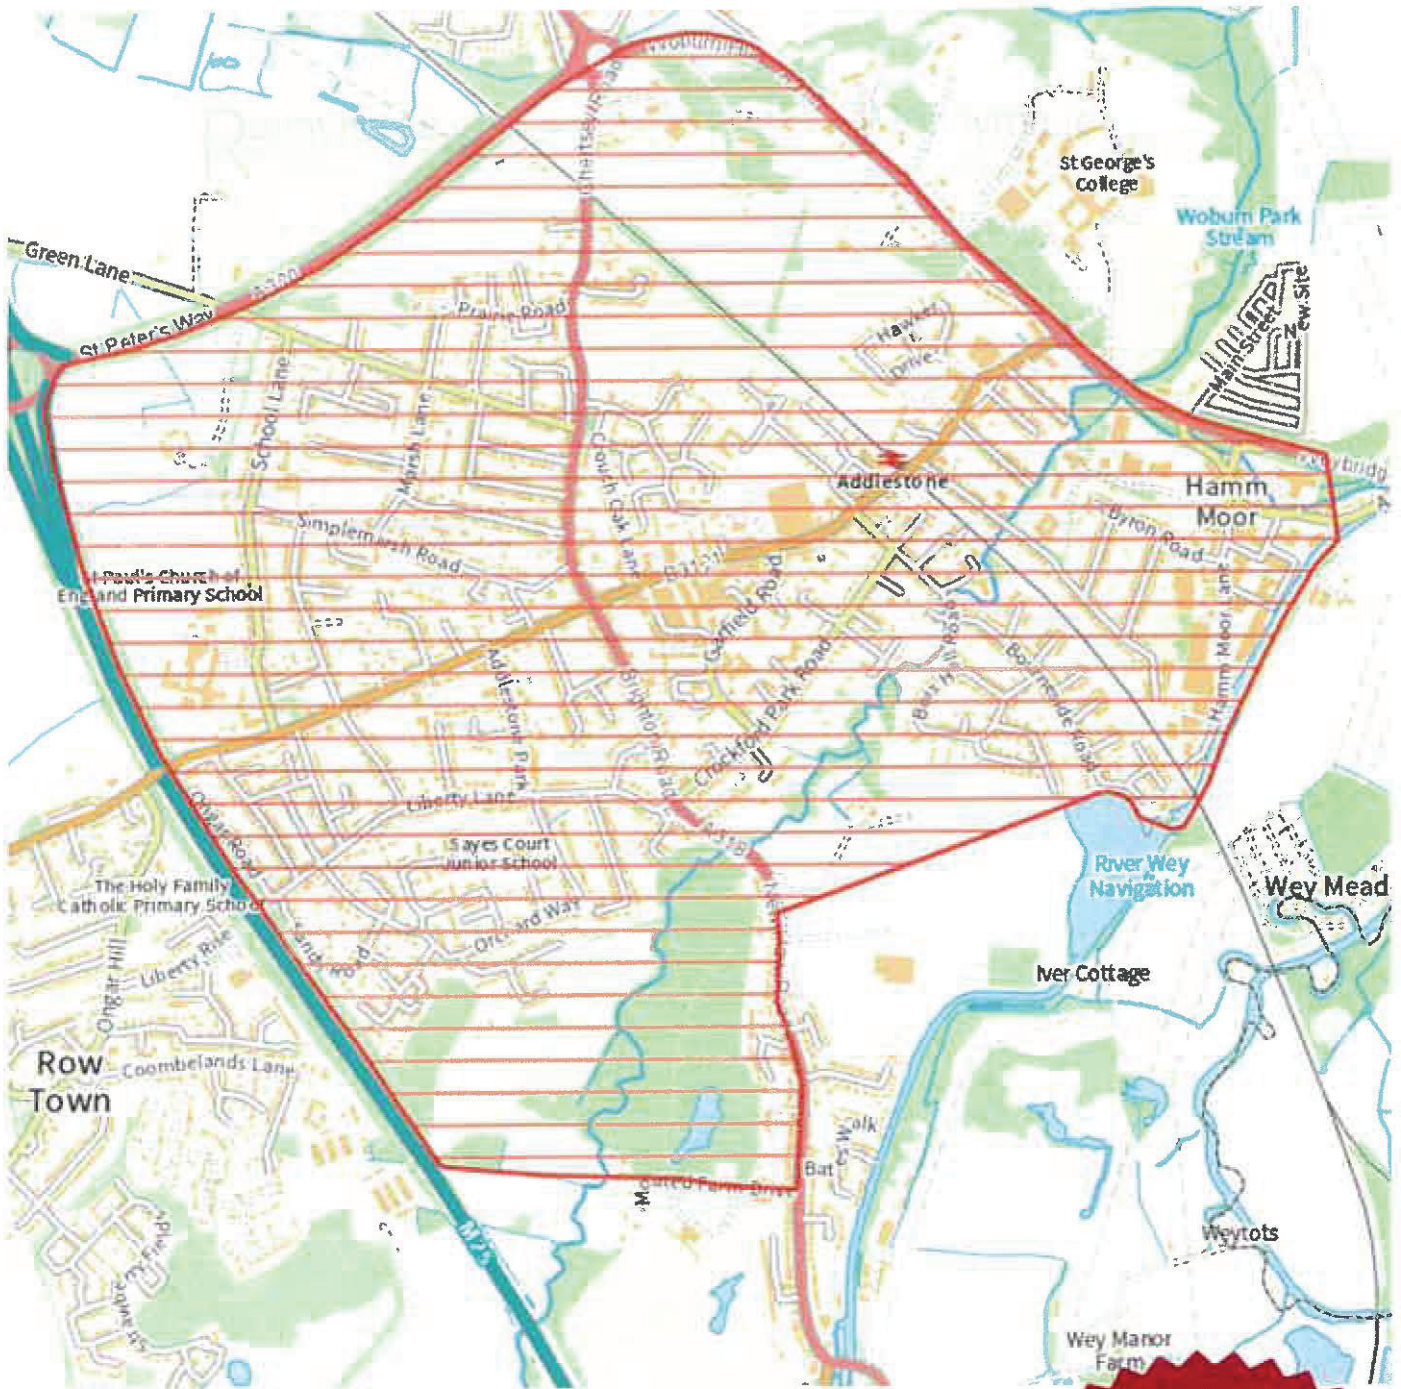

Addlestone PSPO area 2021

You are not permitted to copy, sub-license, distribute or sell any of this data to third parties in any form
OS Data © Crown copyright and database rights 2021 Ordnance Survey 100006086 & Landmark Information Group Ltd
Map Data ©2019 Google
Flood Data © Environment Agency and database rights 2021
Imagery © Getmapping plc 2013 & GeoPerspectives (Bluesky) & The GeoInformation Group
Map exported on Tue Jan 04 2022 13:44:11 GMT+0000 (Greenwich Mean Time)

9291