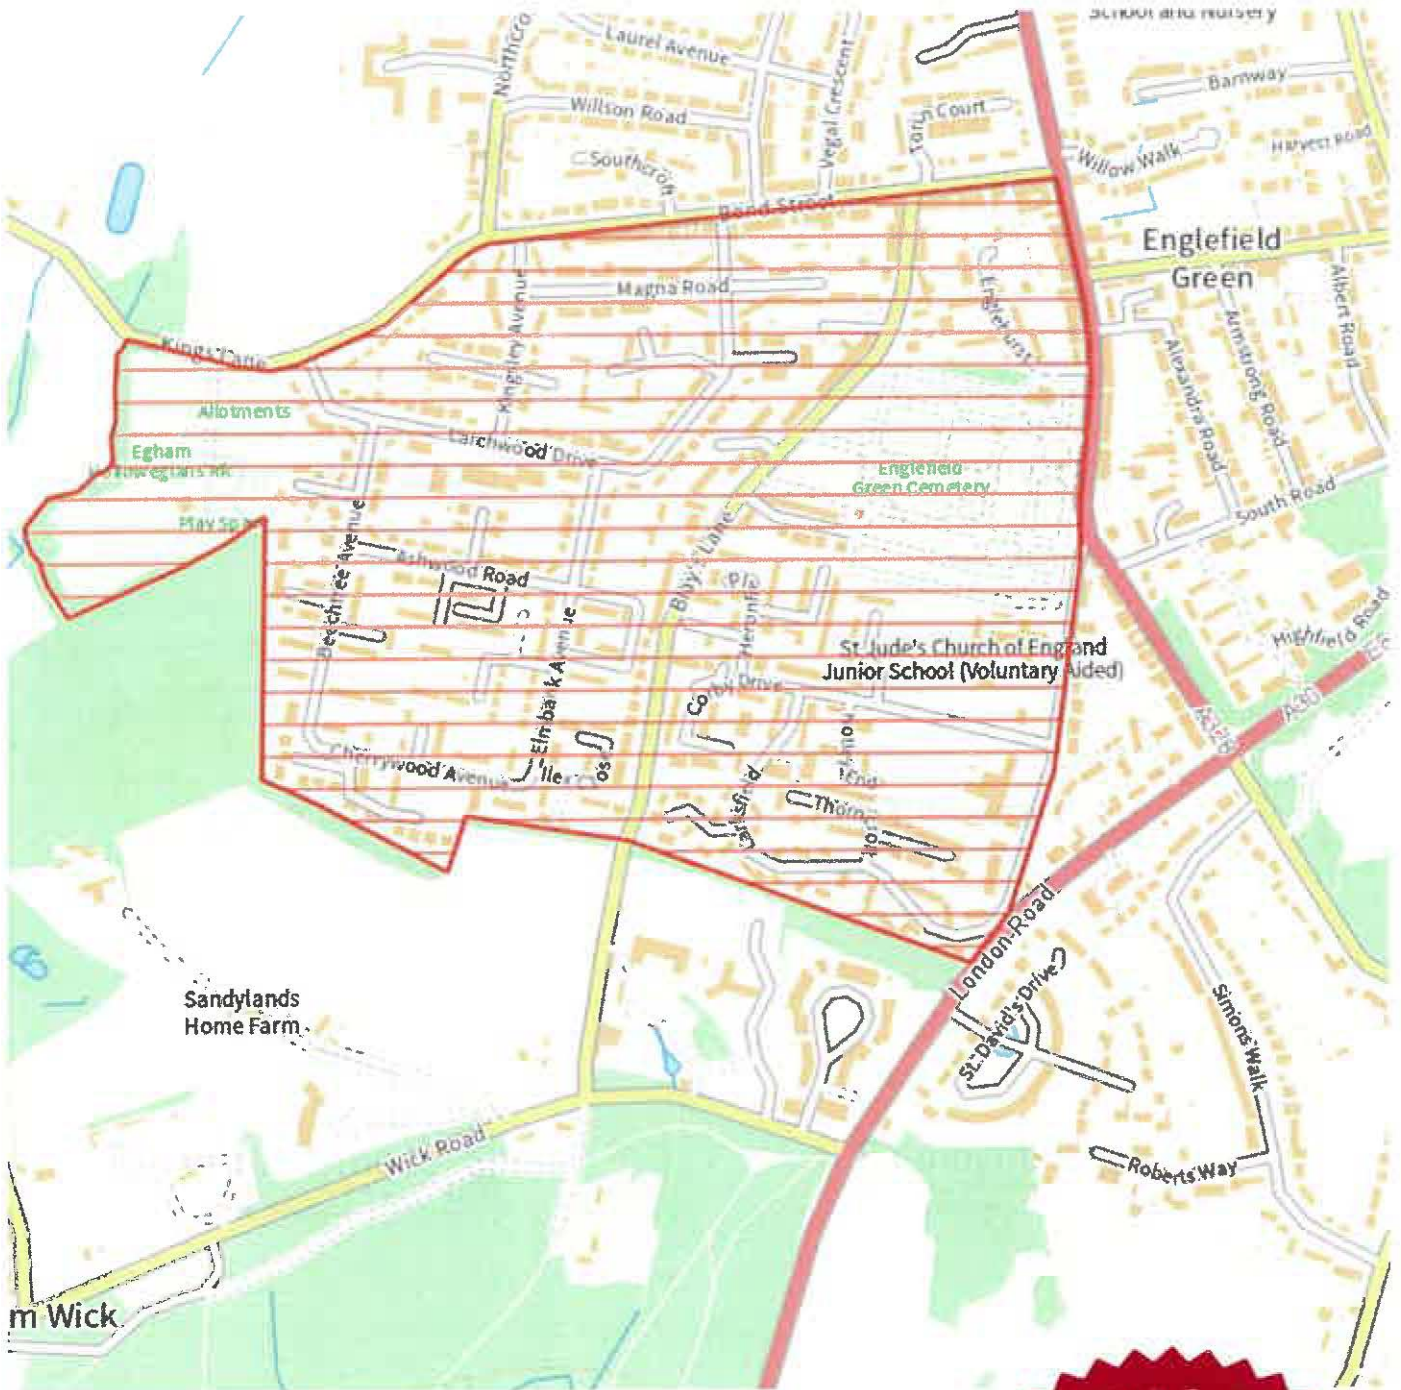

Englefield Green PSPO area 2021

You are not permitted to copy, sub-license, distribute or sell any of this data to third parties in any form
 OS Data © Crown copyright and database rights 2021 Ordnance Survey 100006086 & Landmark Information Group Ltd
 Map Data ©2019 Google
 Flood Data © Environment Agency and database rights 2021
 Imagery © Getmapping plc 2013 & GeoPerspectives (Bluesky) & The GeoInformation Group

Map exported on Tue Jan 04 2022 13:48:41 GMT+0000 (Greenwich Mean Time)

9290