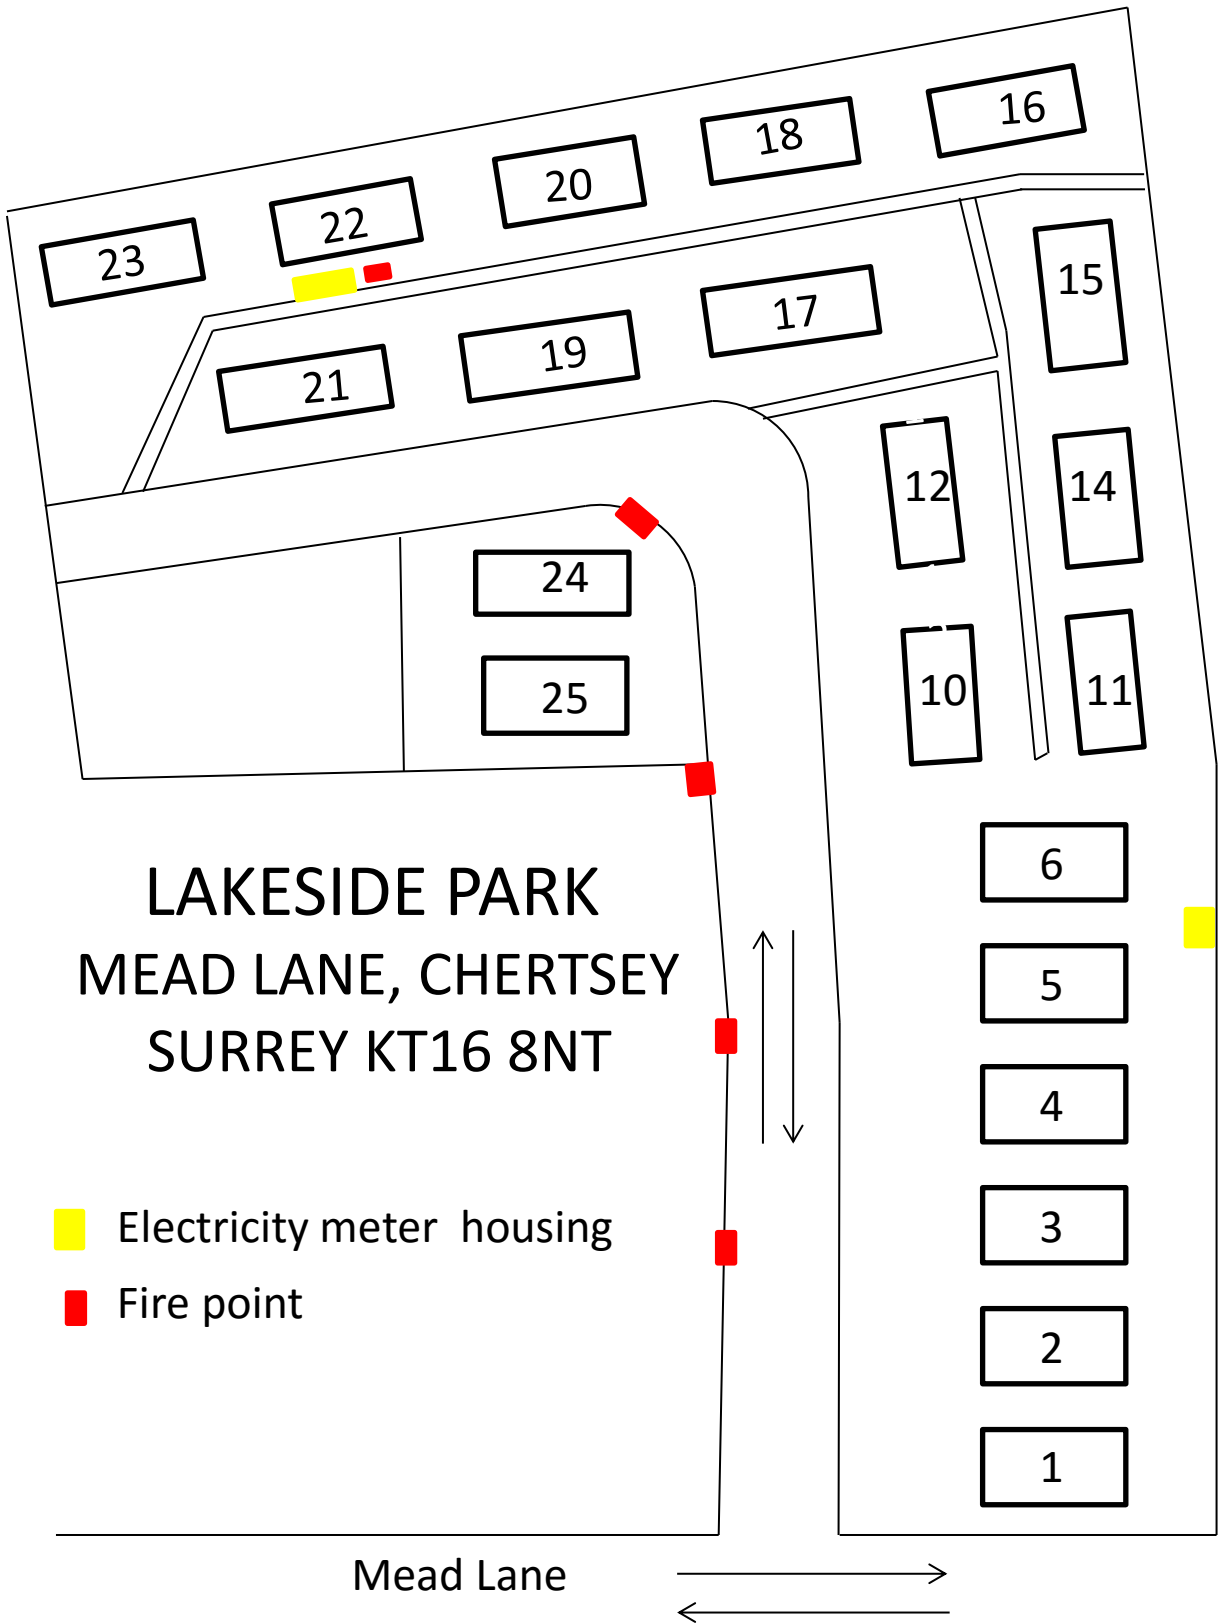

# LAKESIDE PARK

LAKESIDE PARK  
MEAD LANE, CHERTSEY  
SURREY KT16 8NT

- Electricity meter housing
- Fire point