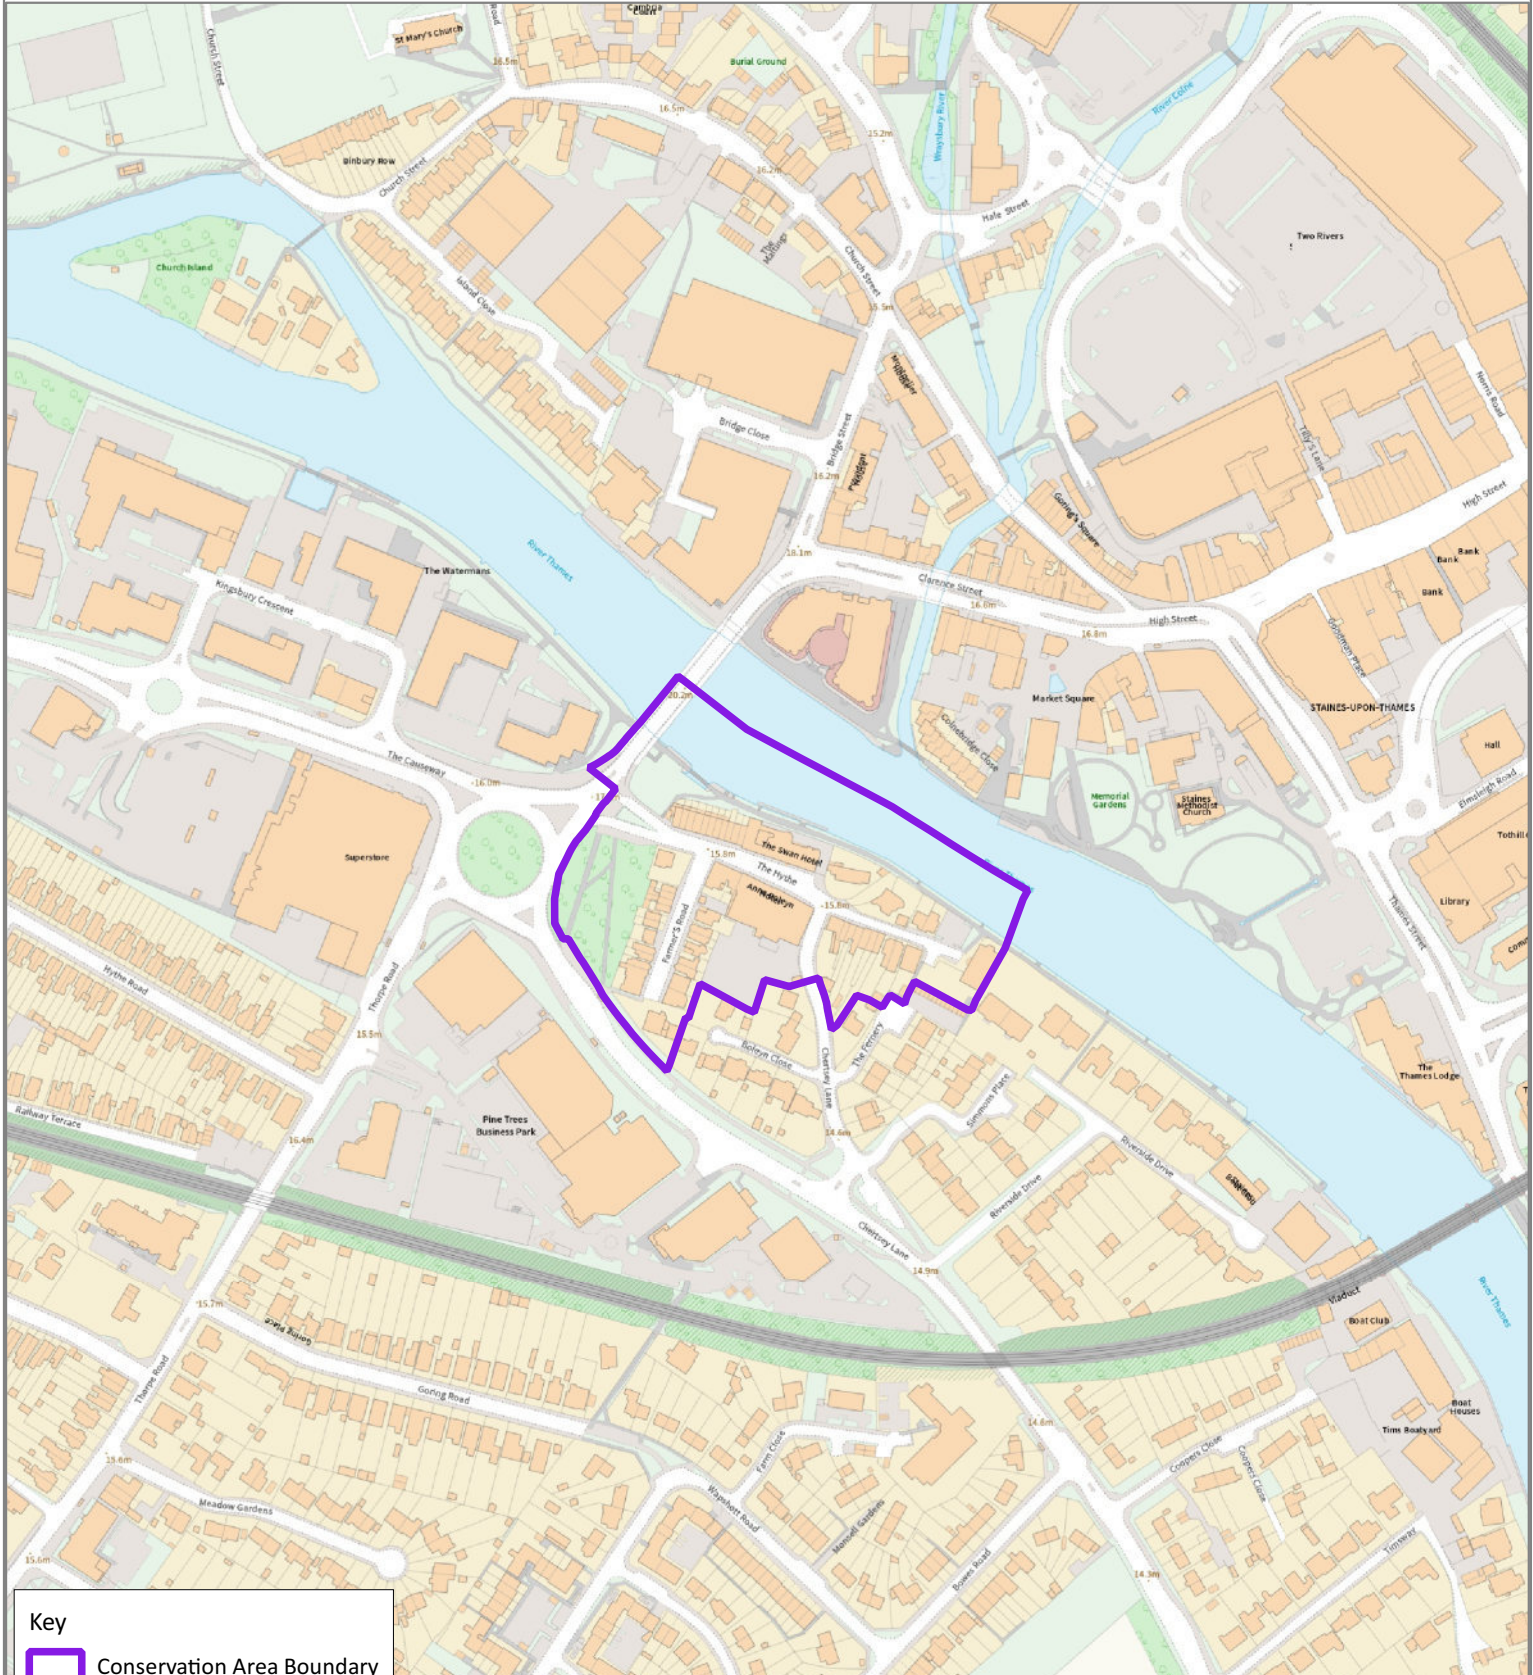

Date: 19/05/2021

Egham Hythe Conservation Area

Runnymede Borough Council
Runnymede Civic Centre
Station Road
Addlestone
Surrey KT15 2AH

© Crown copyright and database rights 2021 Ordnance Survey 100006086

0 100 200 m

Scale: 1:4,000