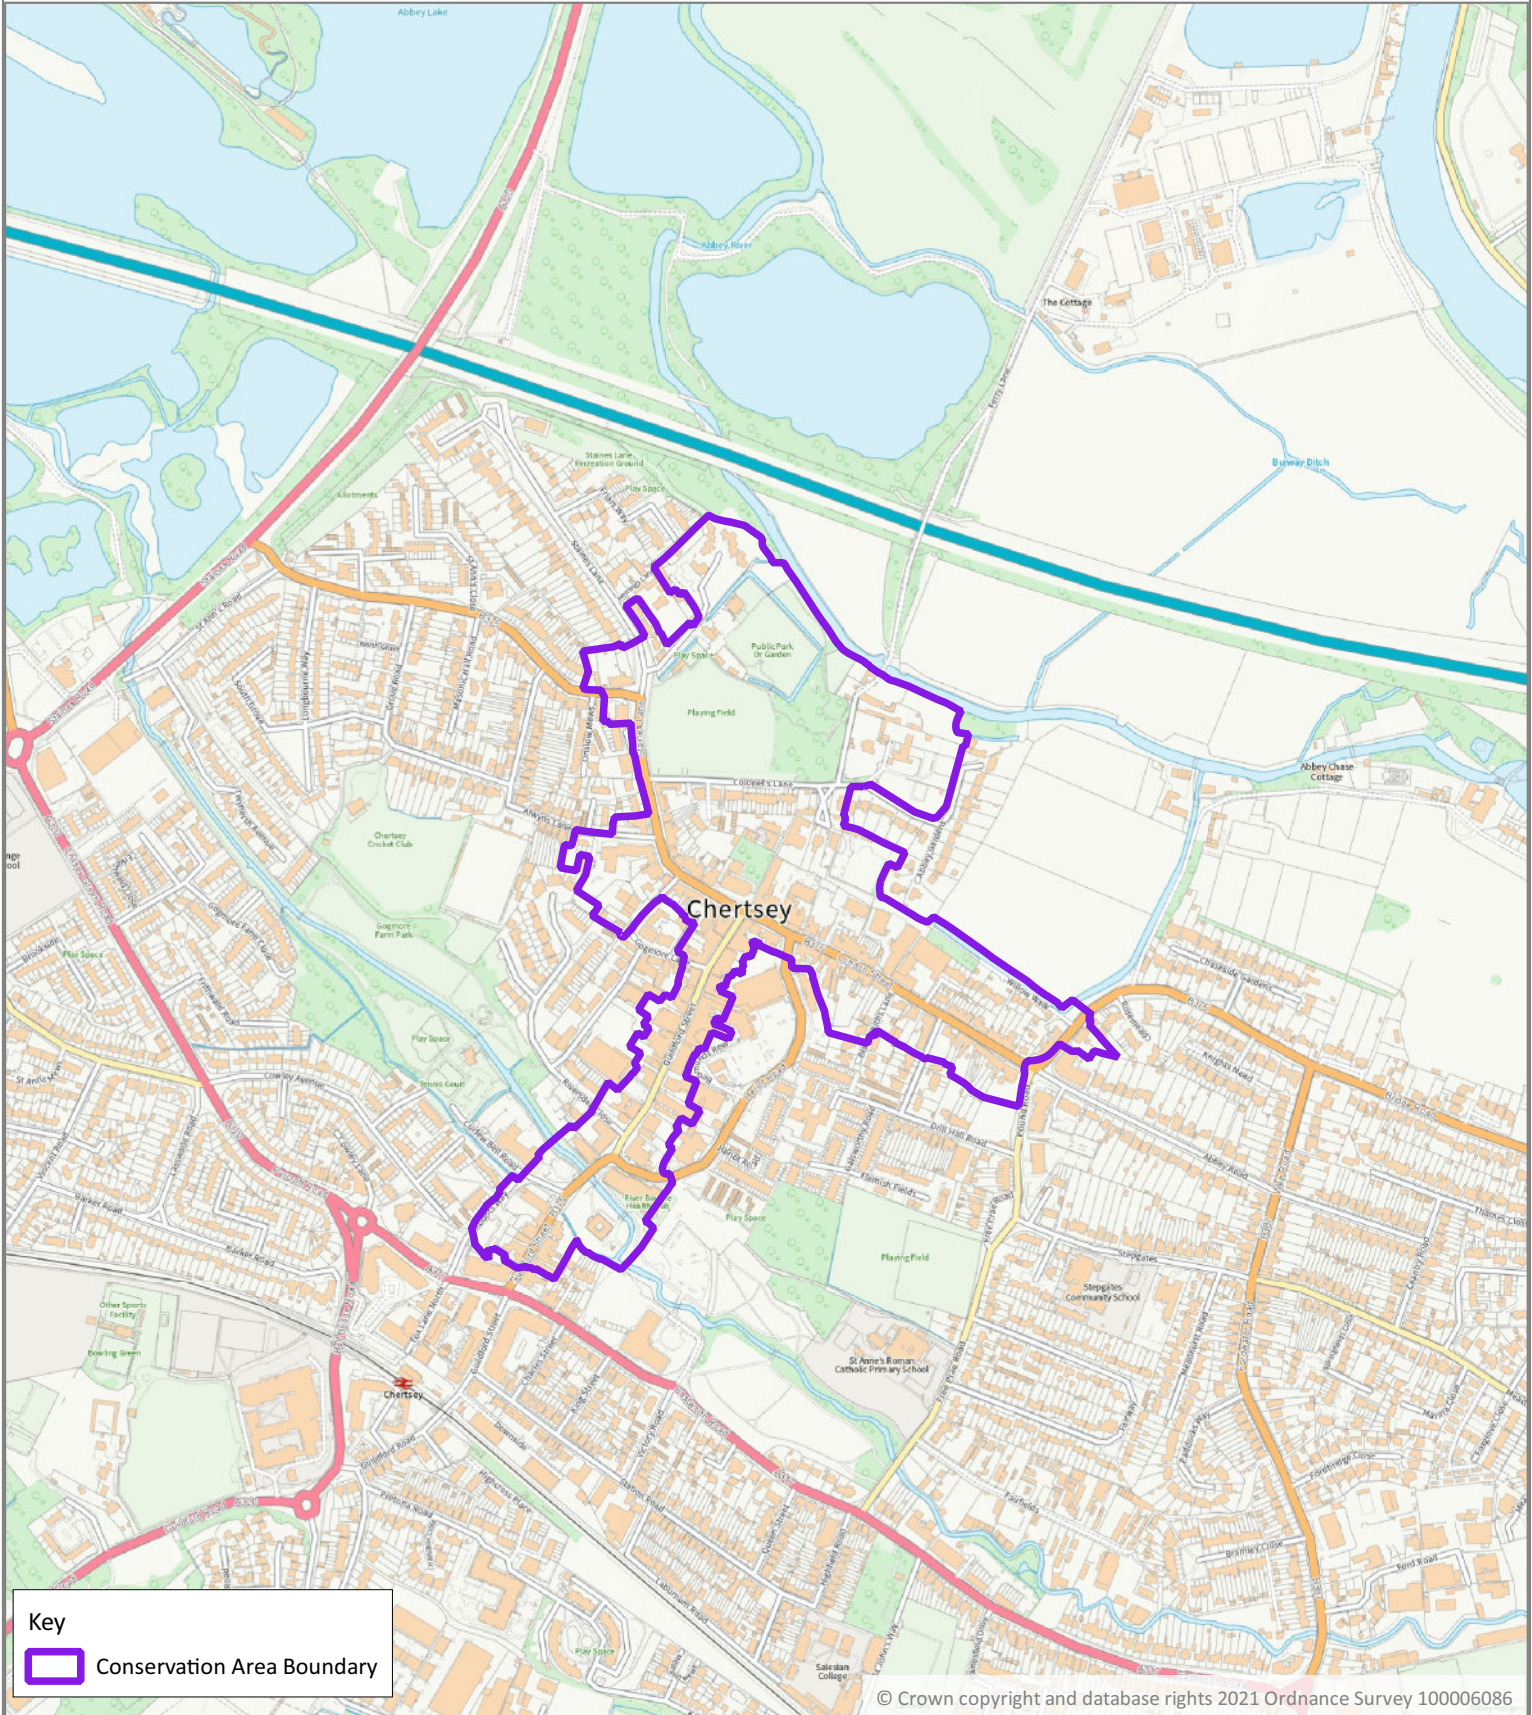

Date: 19/05/2021

Chertsey Conservation Area

Runnymede Borough Council
Runnymede Civic Centre
Station Road
Addlestone
Surrey KT15 2AH

© Crown copyright and database rights 2021 Ordnance Survey 100006086

0 100 200 m

Scale: 1:9,000