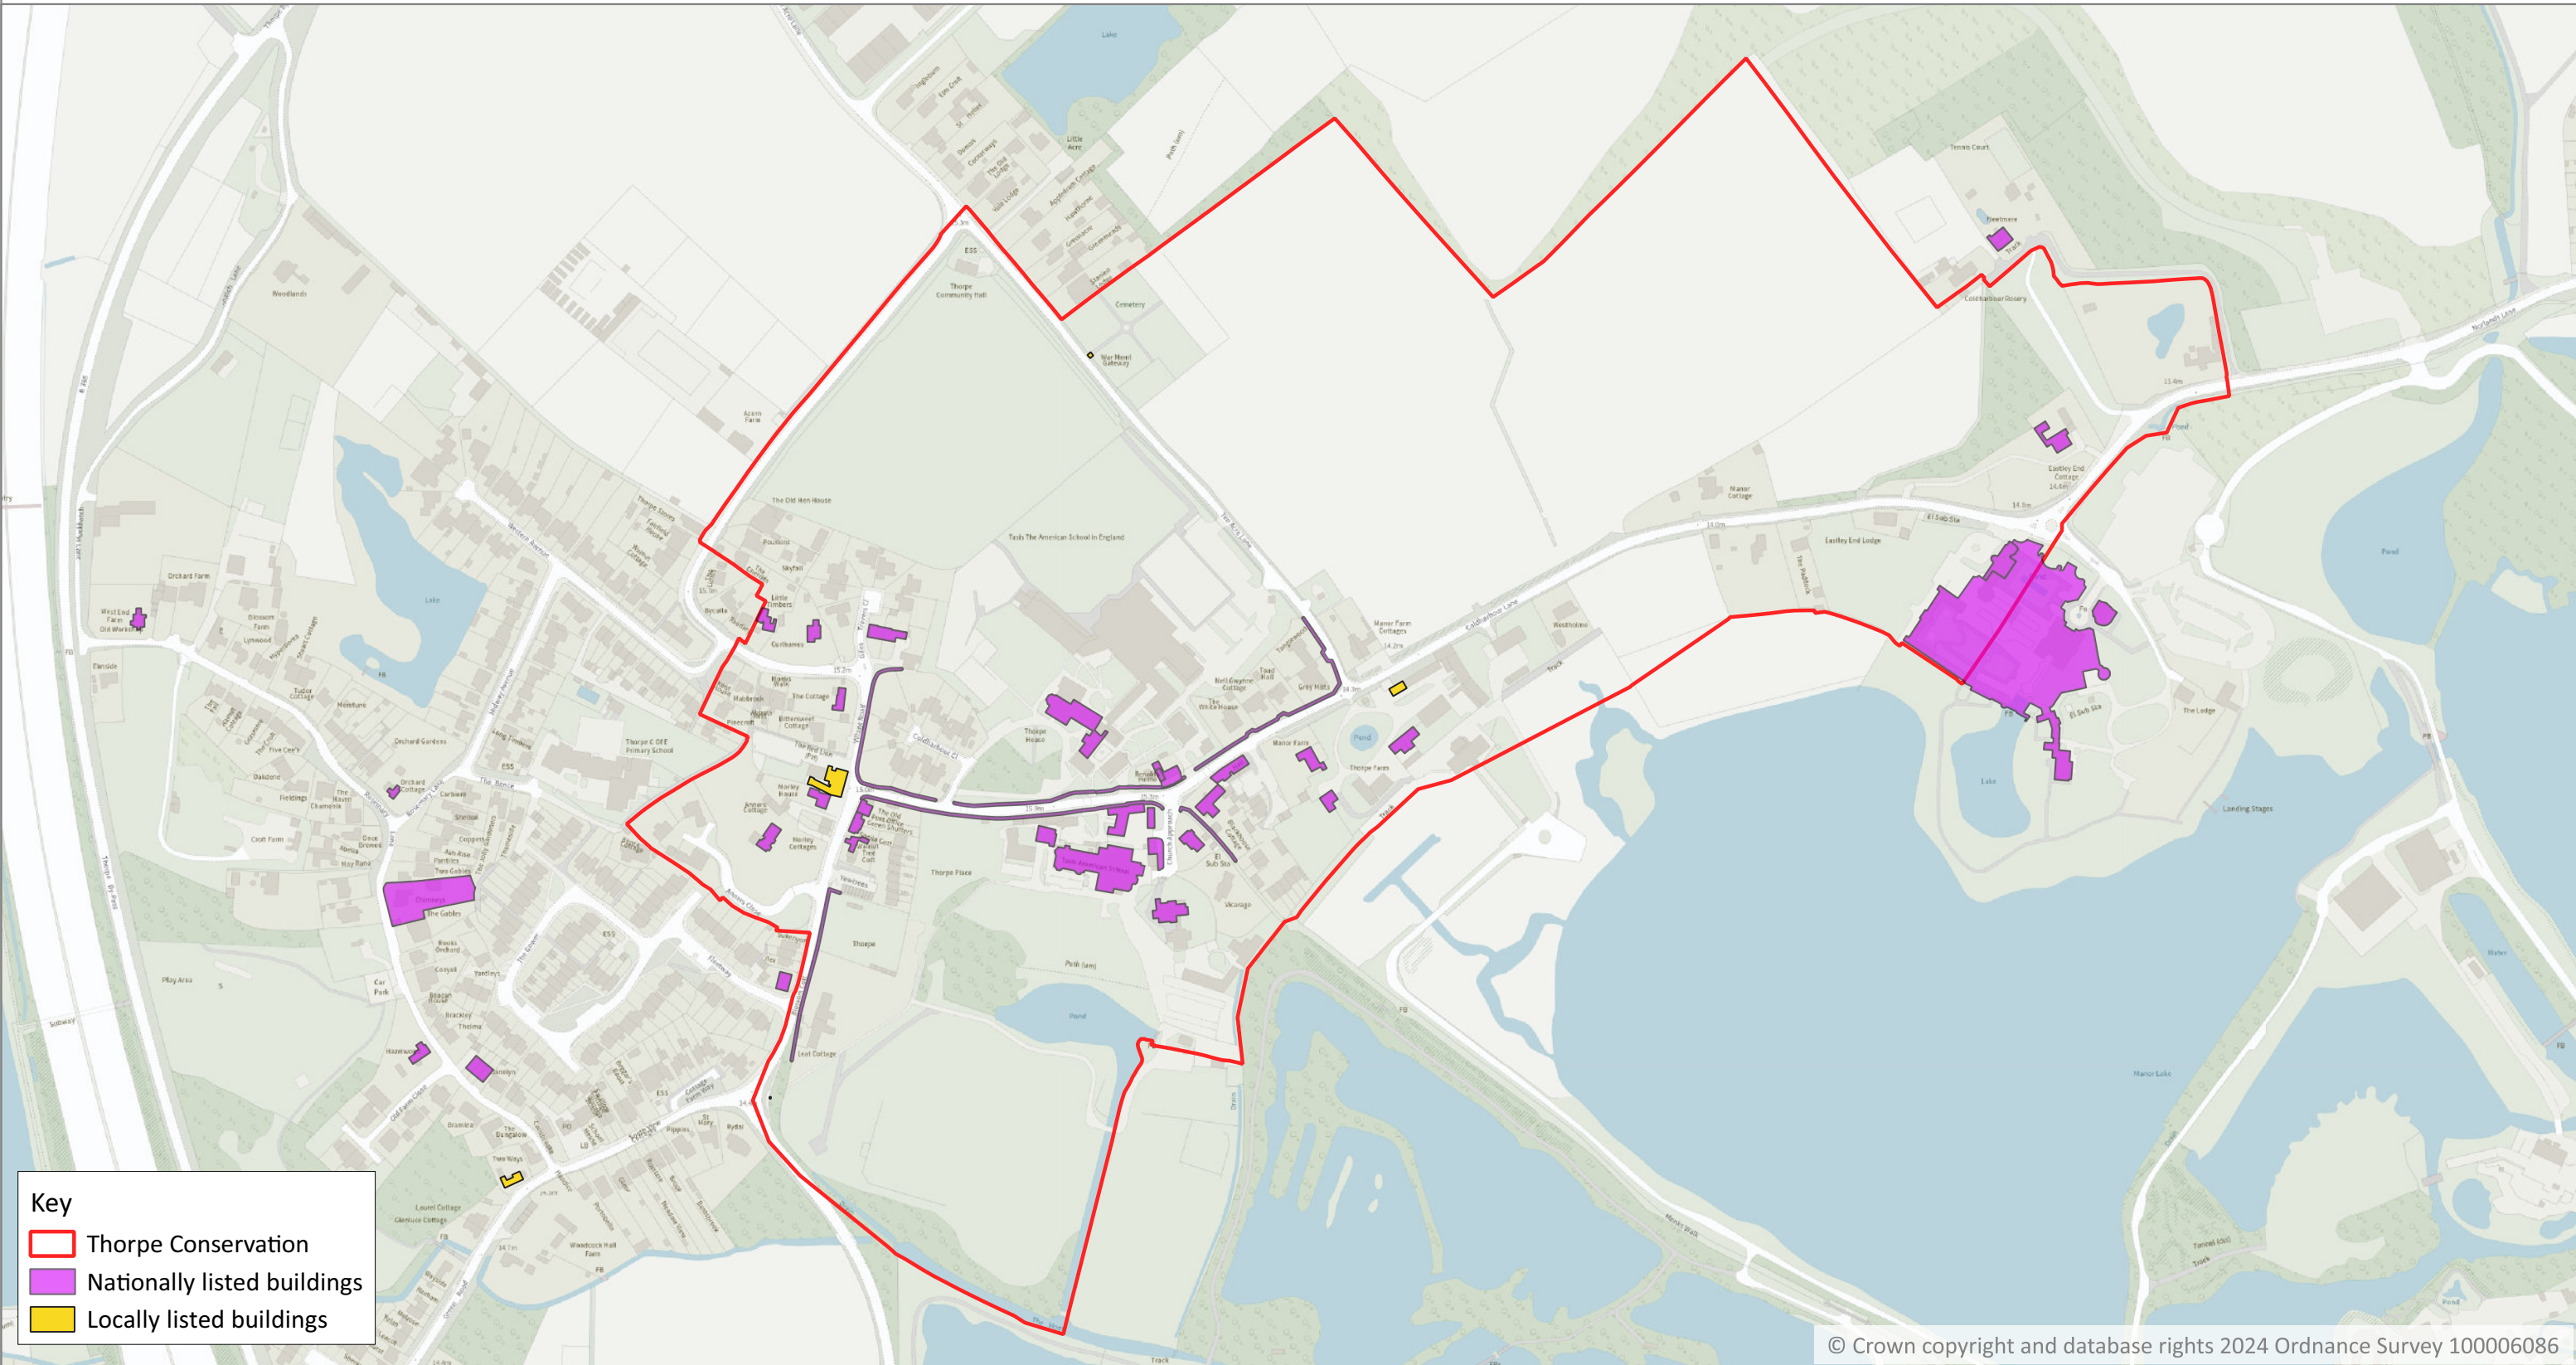

# Thorpe Conservation Area

Runnymede Borough Council  
Runnymede Civic Centre  
Station Road  
Addlestone  
Surrey KT15 2AH

Date: 26/04/2024

© Crown copyright and database rights 2024 Ordnance Survey 100006086

Scale: 1:4,400.847  
0 100 200 m