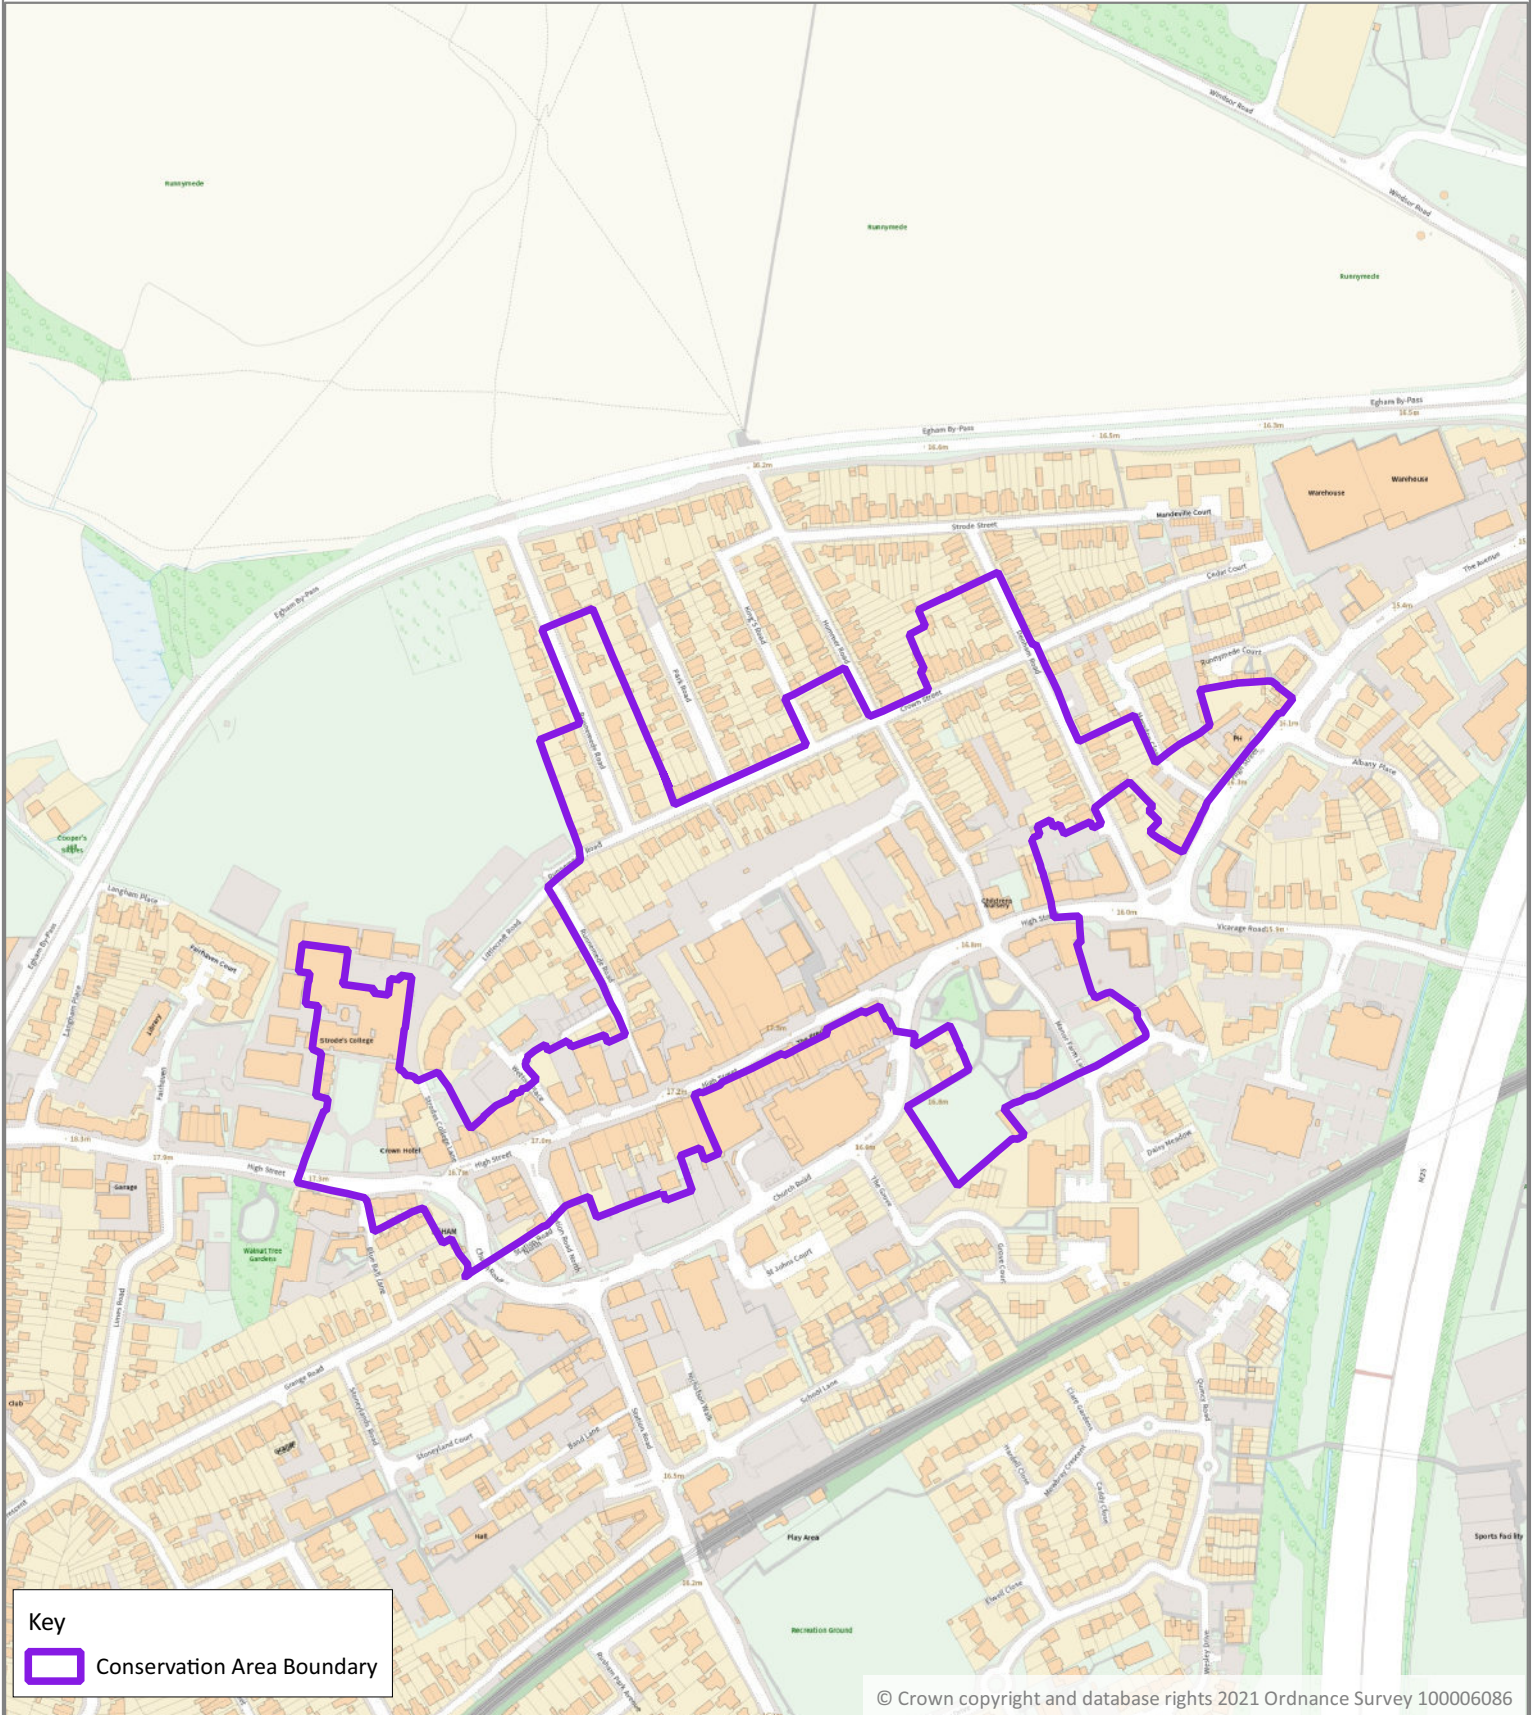

Egham Conservation Area

Runnymede Borough Council
Runnymede Civic Centre
Station Road
Addlestone
Surrey KT15 2AH

Date: 19/05/2021

© Crown copyright and database rights 2021 Ordnance Survey 100006086

0 100 200 m

Scale: 1:5,000