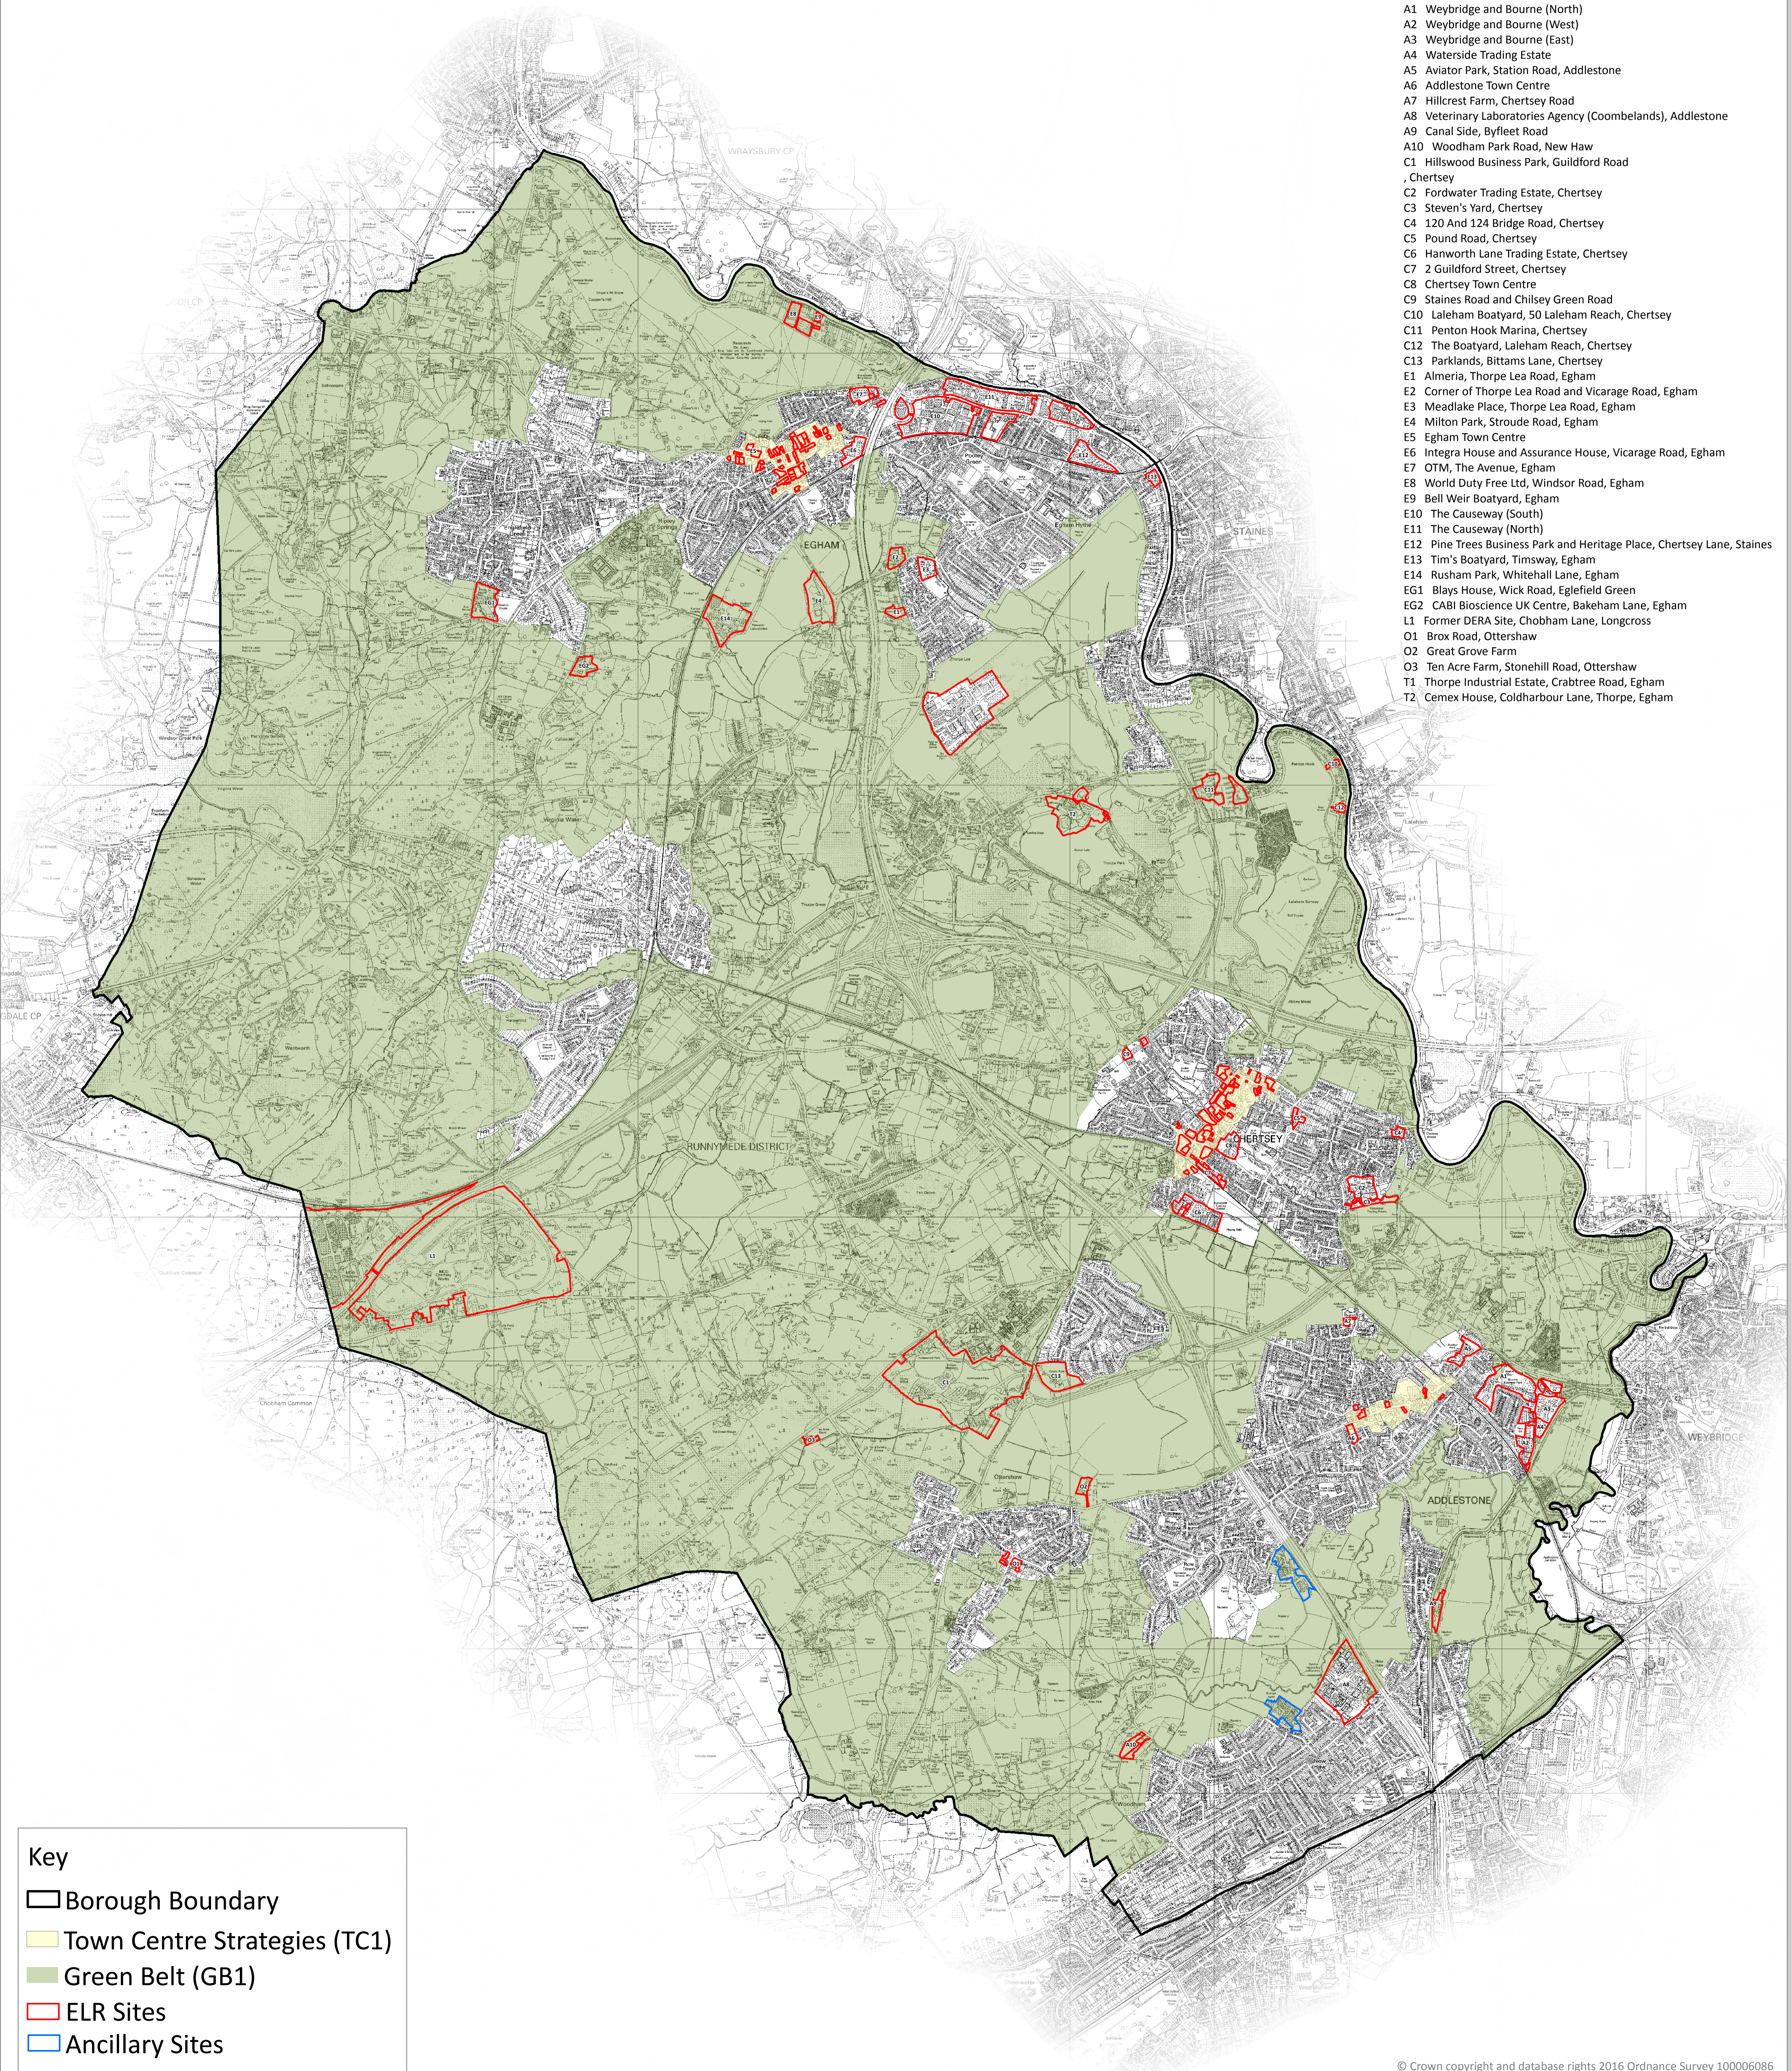

EMPLOYMENT LAND REVIEW SITES

Runnymede Borough Council

Runnymede Borough Council
Runnymede Civic Centre
Station Road
Addlestone
Surrey KT15 2AH

ELR Sites

- A1 Weybridge and Bourne (North)
- A2 Weybridge and Bourne (West)
- A3 Weybridge and Bourne (East)
- A4 Waterside Trading Estate
- A5 Aviator Park, Station Road, Addlestone
- A6 Addlestone Town Centre
- A7 Hillcrest Farm, Chertsey Road
- A8 Veterinary Laboratories Agency (Coombelands), Addlestone
- A9 Canal Side, Byfleet Road
- A10 Woodham Park Road, New Haw
- C1 Hillswood Business Park, Guildford Road, Chertsey
- C2 Fordwater Trading Estate, Chertsey
- C3 Steven's Yard, Chertsey
- C4 120 And 124 Bridge Road, Chertsey
- C5 Pound Road, Chertsey
- C6 Hanworth Lane Trading Estate, Chertsey
- C7 2 Guildford Street, Chertsey
- C8 Chertsey Town Centre
- C9 Staines Road and Chilsey Green Road
- C10 Laleham Boatyard, 50 Laleham Reach, Chertsey
- C11 Penton Hook Marina, Chertsey
- C12 The Boatyard, Laleham Reach, Chertsey
- C13 Parklands, Bittams Lane, Chertsey
- E1 Almeria, Thorpe Lea Road, Egham
- E2 Corner of Thorpe Lea Road and Vicarage Road, Egham
- E3 Meadlake Place, Thorpe Lea Road, Egham
- E4 Milton Park, Stroude Road, Egham
- E5 Egham Town Centre
- E6 Integra House and Assurance House, Vicarage Road, Egham
- E7 OTM, The Avenue, Egham
- E8 World Duty Free Ltd, Windsor Road, Egham
- E9 Bell Weir Boatyard, Egham
- E10 The Causeway (South)
- E11 The Causeway (North)
- E12 Pine Trees Business Park and Heritage Place, Chertsey Lane, Staines
- E13 Tim's Boatyard, Timsway, Egham
- E14 Rusham Park, Whitehall Lane, Egham
- EG1 Blays House, Wick Road, Egglefield Green
- EG2 CABI Bioscience UK Centre, Bakeham Lane, Egham
- L1 Former DERA Site, Chobham Lane, Longcross
- O1 Brox Road, Ottershaw
- O2 Great Grove Farm
- O3 Ten Acre Farm, Stonehill Road, Ottershaw
- T1 Thorpe Industrial Estate, Crabtree Road, Egham
- T2 Cemex House, Coldharbour Lane, Thorpe, Egham

Key

- Borough Boundary
- Town Centre Strategies (TC1)
- Green Belt (GB1)
- ELR Sites
- Ancillary Sites