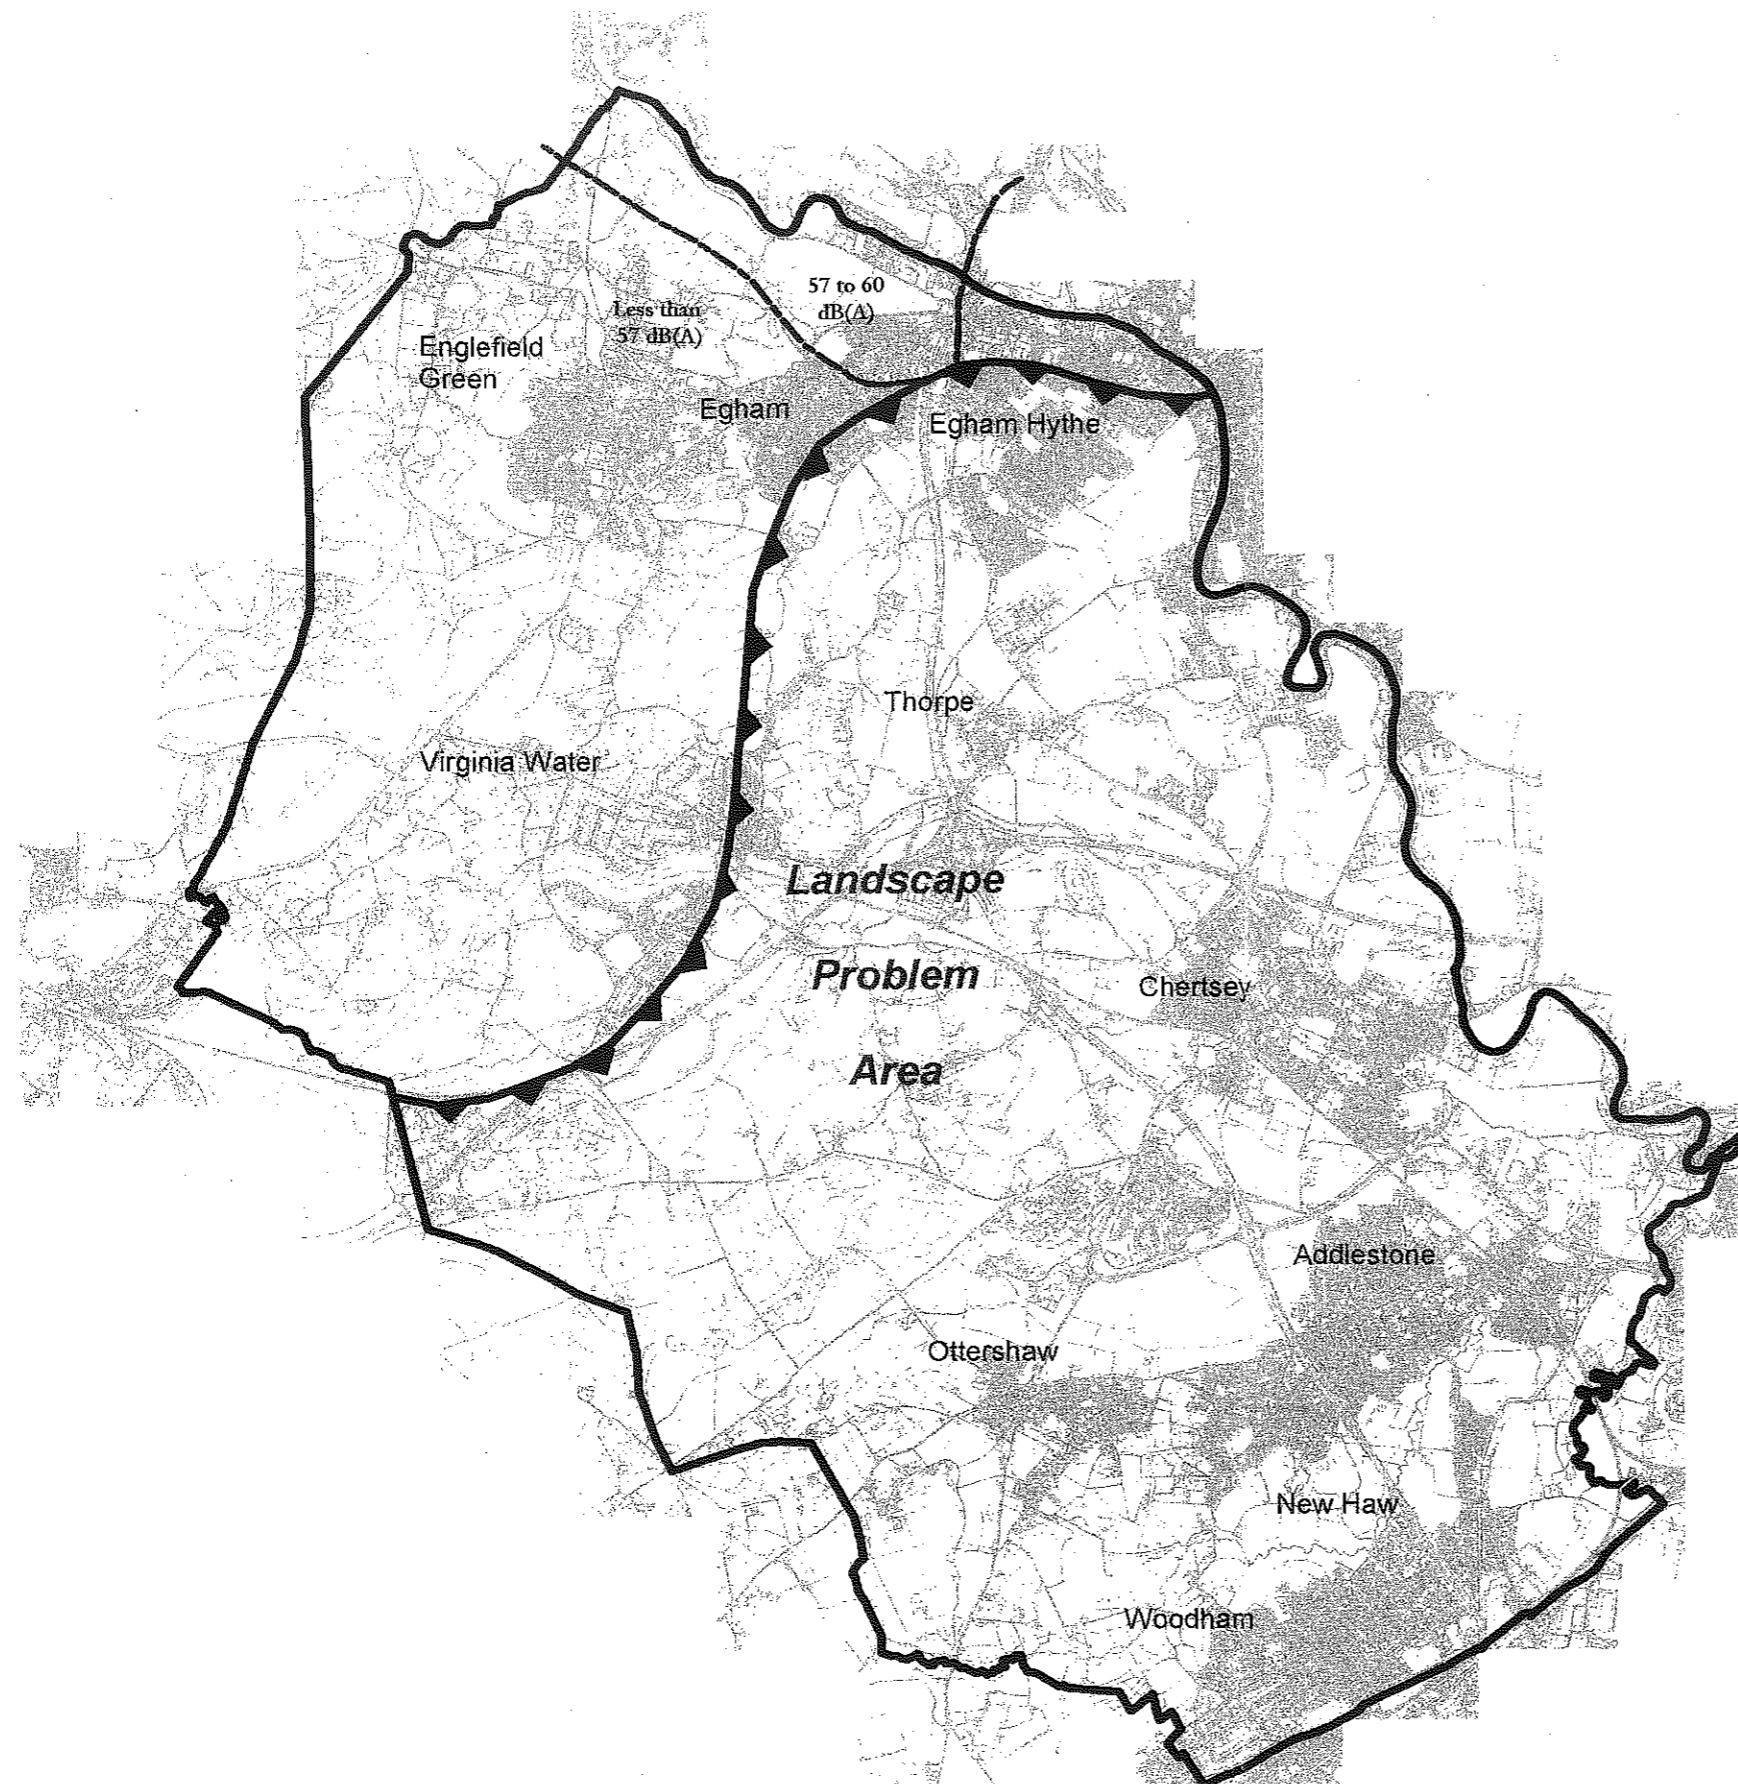

**APPENDIX F**  
**AIRCRAFT NOISE LOCATION MAP**

# Landscape Problem Area and Aircraft Noise

-  Heathrow Aircraft Noise 57 dB(A) Contour line
-  Landscape Problem Area
-  Borough boundary

# RUNNYMEDE BOROUGH LOCAL PLAN

Runnymede Borough Council

Reproduced from the Ordnance Survey mapping with the permission of the Controller of Her Majesty's Stationery Office. Crown Copyright. Unauthorised reproduction infringes Crown copyright and may lead to prosecution or civil proceedings. Runnymede Borough Council LA079170