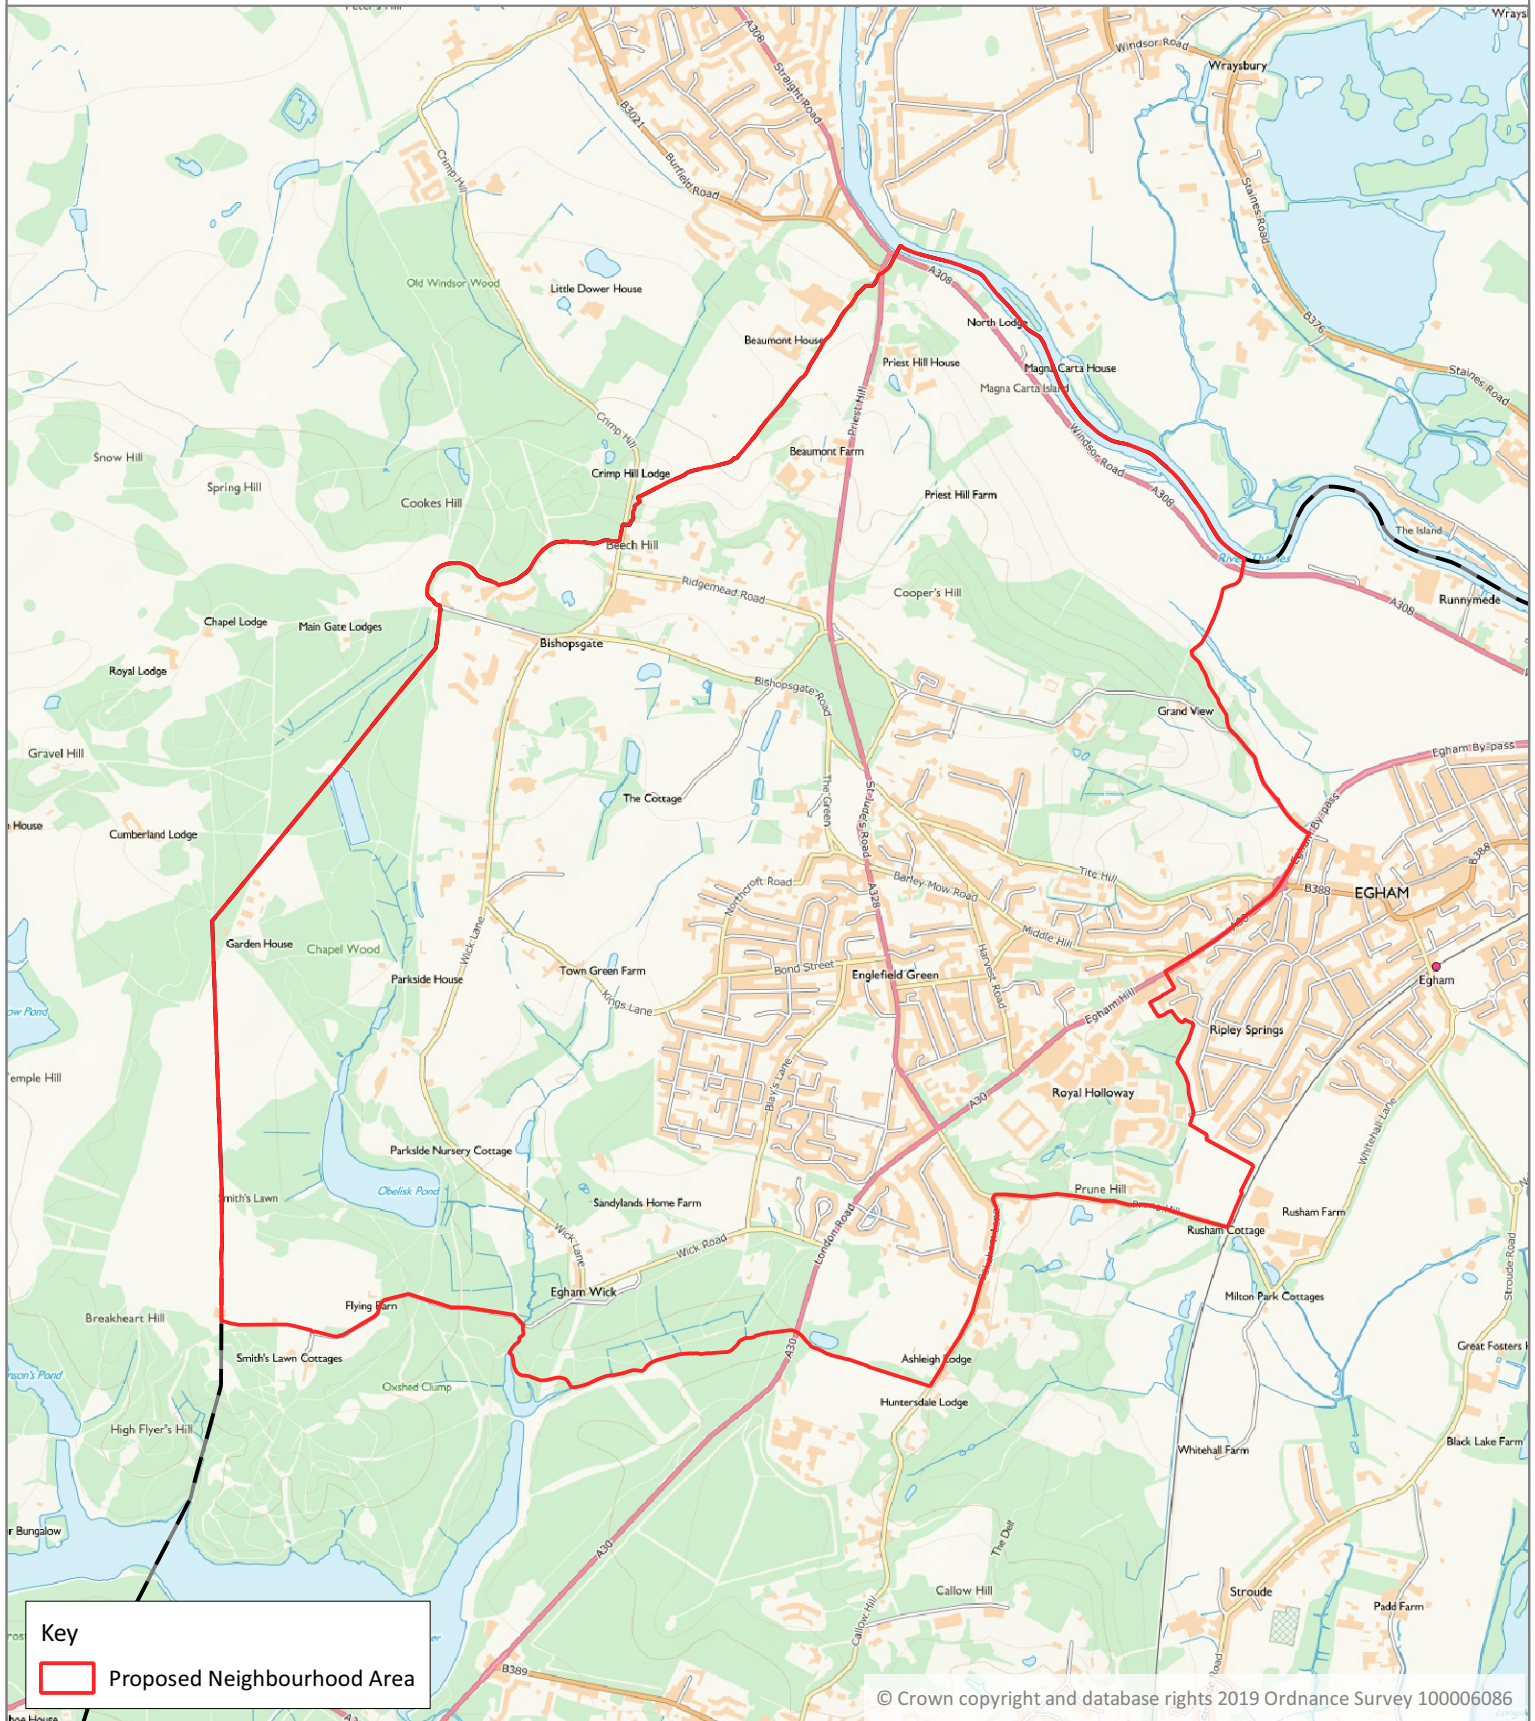

Appendix A: PROPOSED ENGLEFIELD GREEN VILLAGE NEIGHBOURHOOD AREA

Runnymede Borough Council
Runnymede Civic Centre
Station Road
Addlestone
Surrey KT15 2AH

Date: 22/10/2019

© Crown copyright and database rights 2019 Ordnance Survey 100006086

Scale: 1:25000