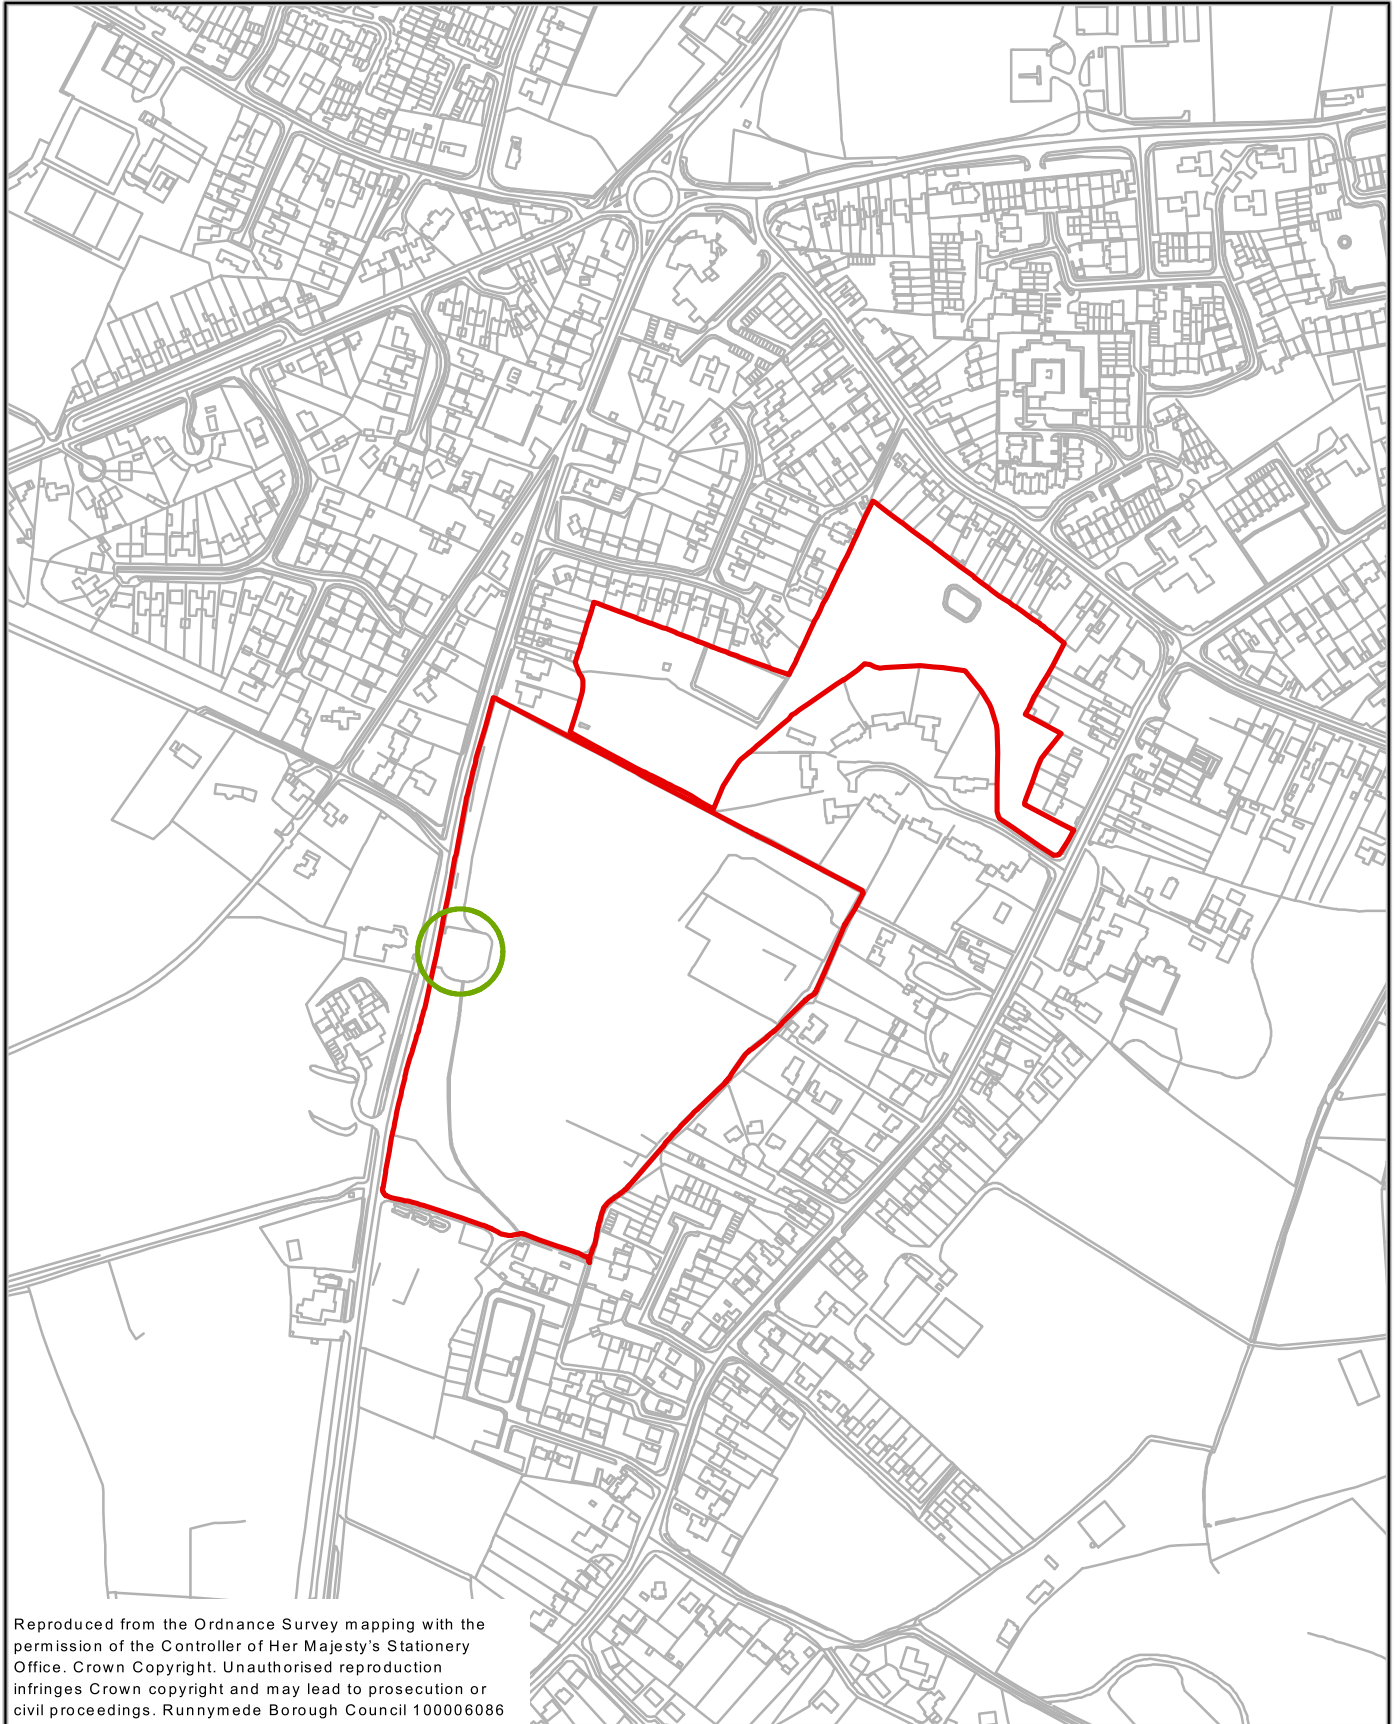

Open Space - Chaworth Cope & Timber Hill

Reproduced from the Ordnance Survey mapping with the permission of the Controller of Her Majesty's Stationery Office. Crown Copyright. Unauthorised reproduction infringes Crown copyright and may lead to prosecution or civil proceedings. Runnymede Borough Council 100006086

Key:

-  Open Space
-  Improve Car Park

Runnymede Borough Council

Scale: 1:5,000