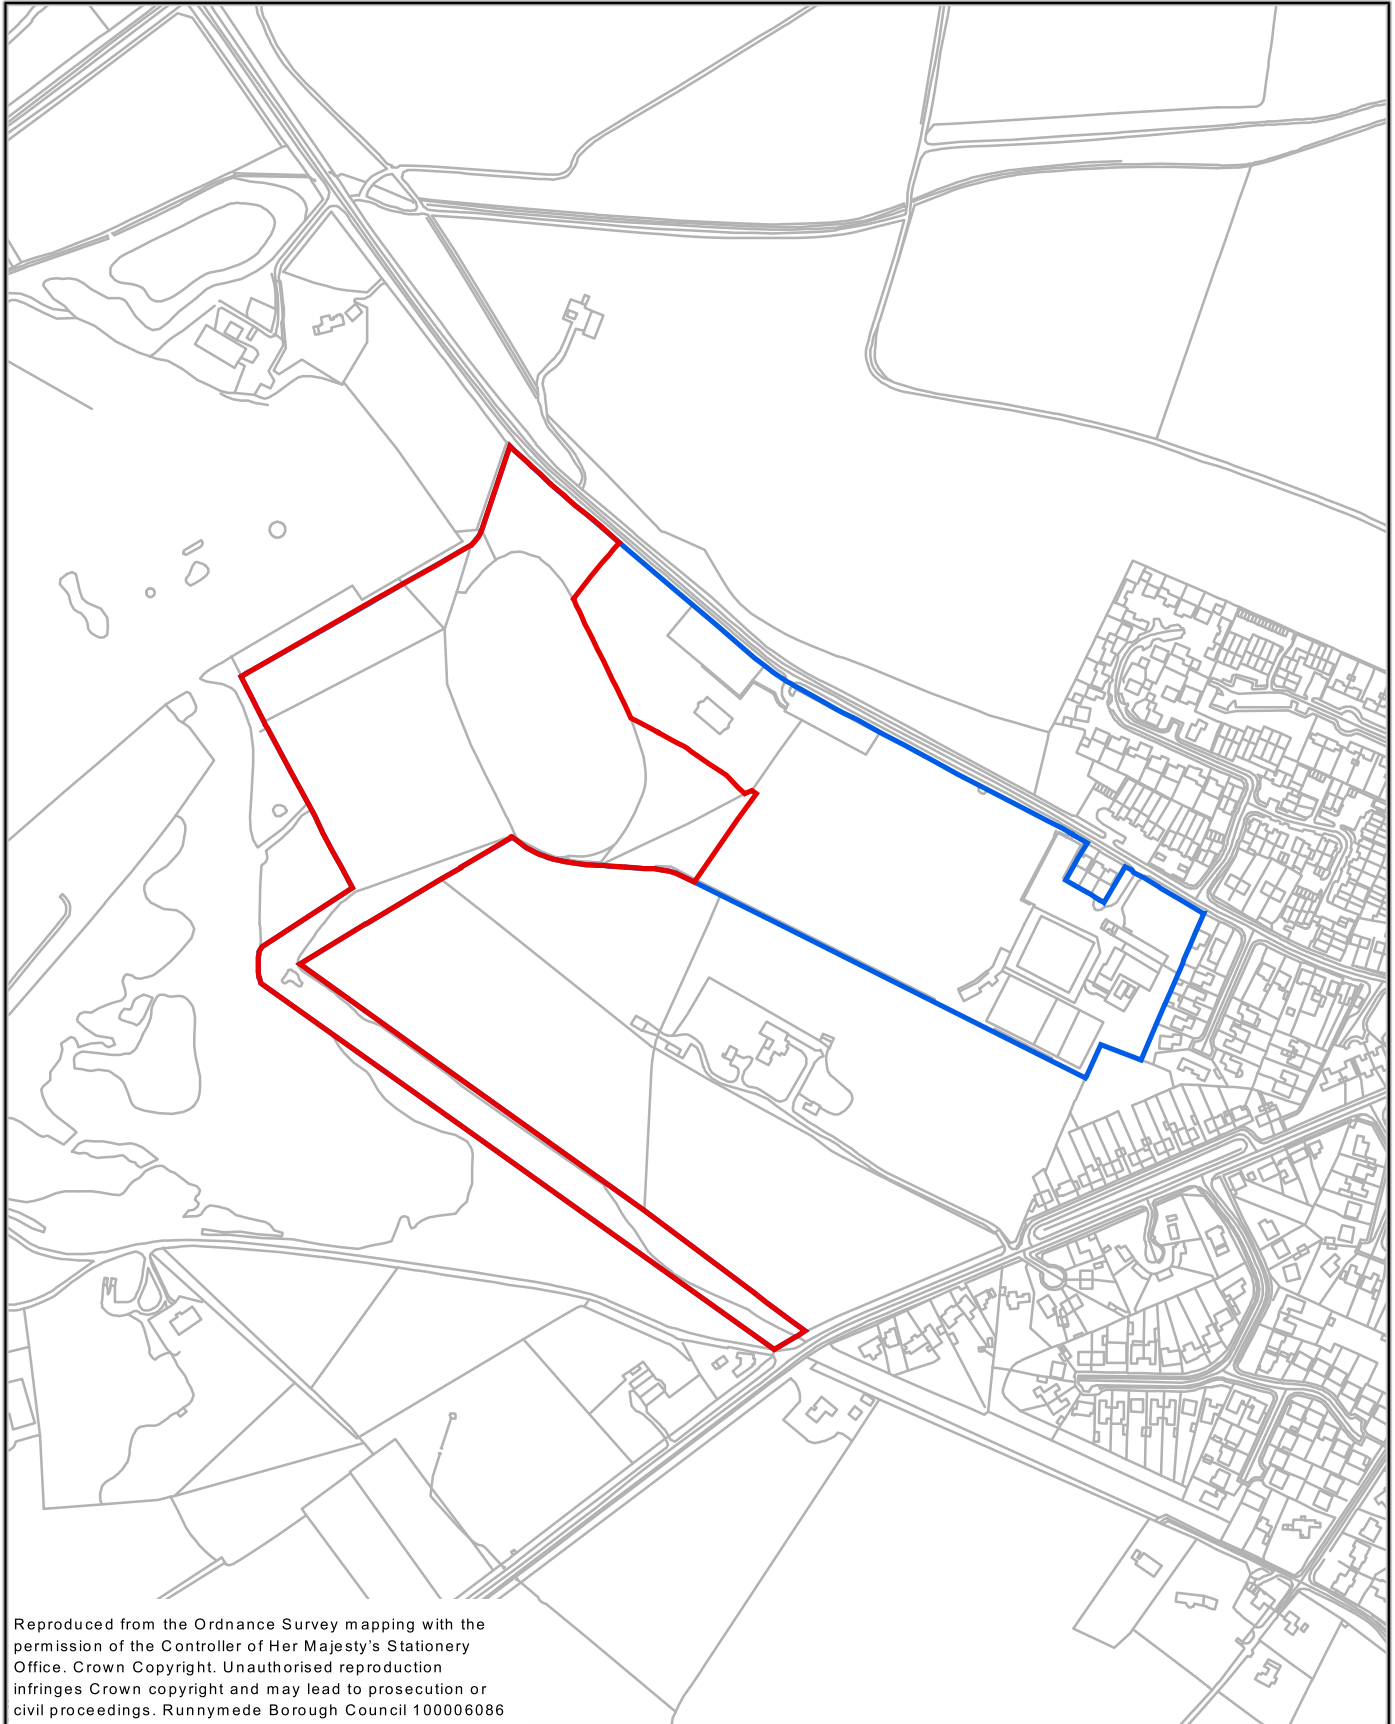

Open Space - Ether Hill & Ottershaw Memorial Fields

Reproduced from the Ordnance Survey mapping with the permission of the Controller of Her Majesty's Stationery Office. Crown Copyright. Unauthorised reproduction infringes Crown copyright and may lead to prosecution or civil proceedings. Runnymede Borough Council 100006086

Key:

-  Open Space (Ether Hill)
-  Ottershaw Memorial Fields

Runnymede Borough Council

Scale: 1:5,000