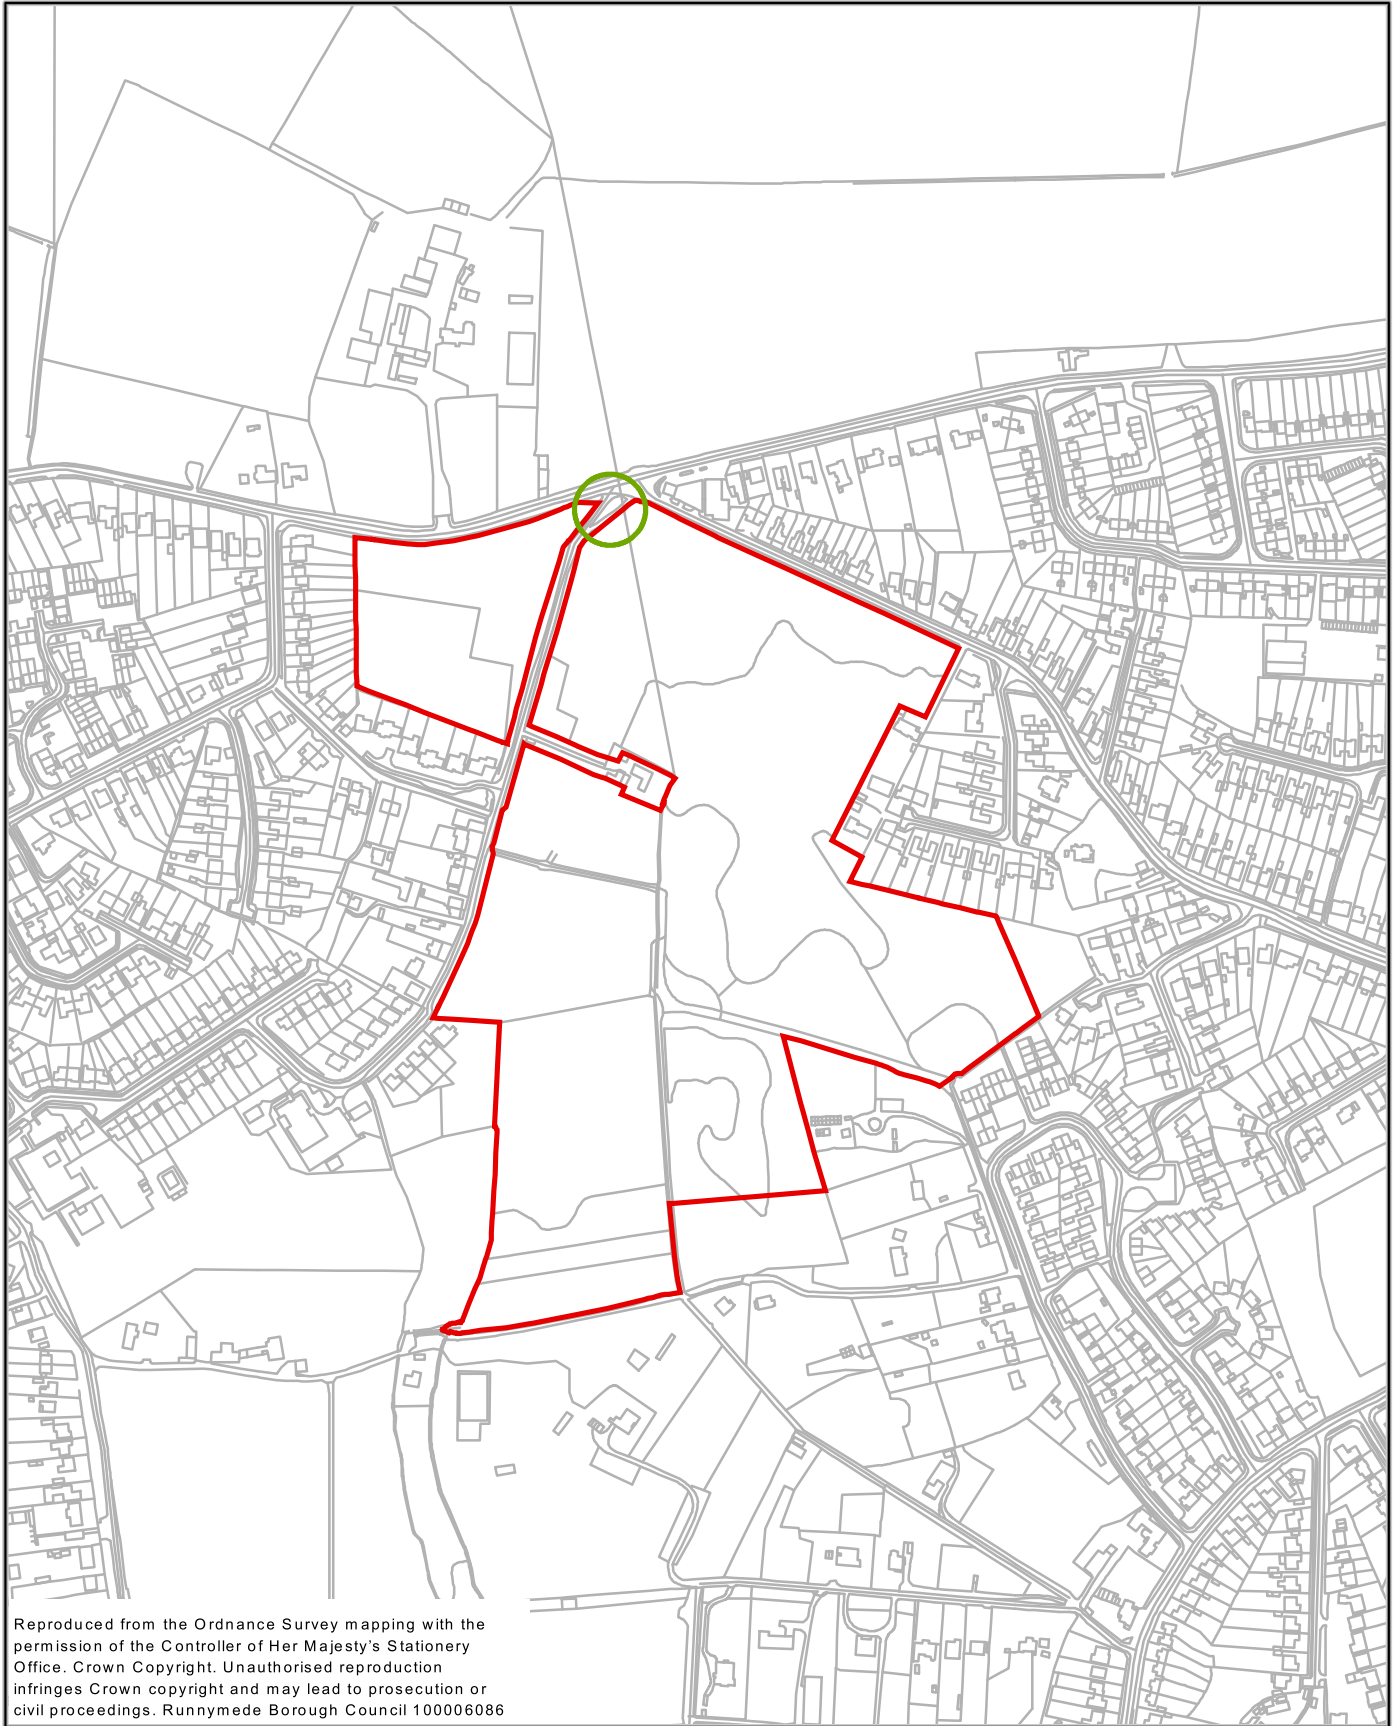

Open Space - Hare Hill

Reproduced from the Ordnance Survey mapping with the permission of the Controller of Her Majesty's Stationery Office. Crown Copyright. Unauthorised reproduction infringes Crown copyright and may lead to prosecution or civil proceedings. Runnymede Borough Council 100006086

Key:

-  Open Space
-  Car Park

Runnymede Borough Council

Scale: 1:5,000