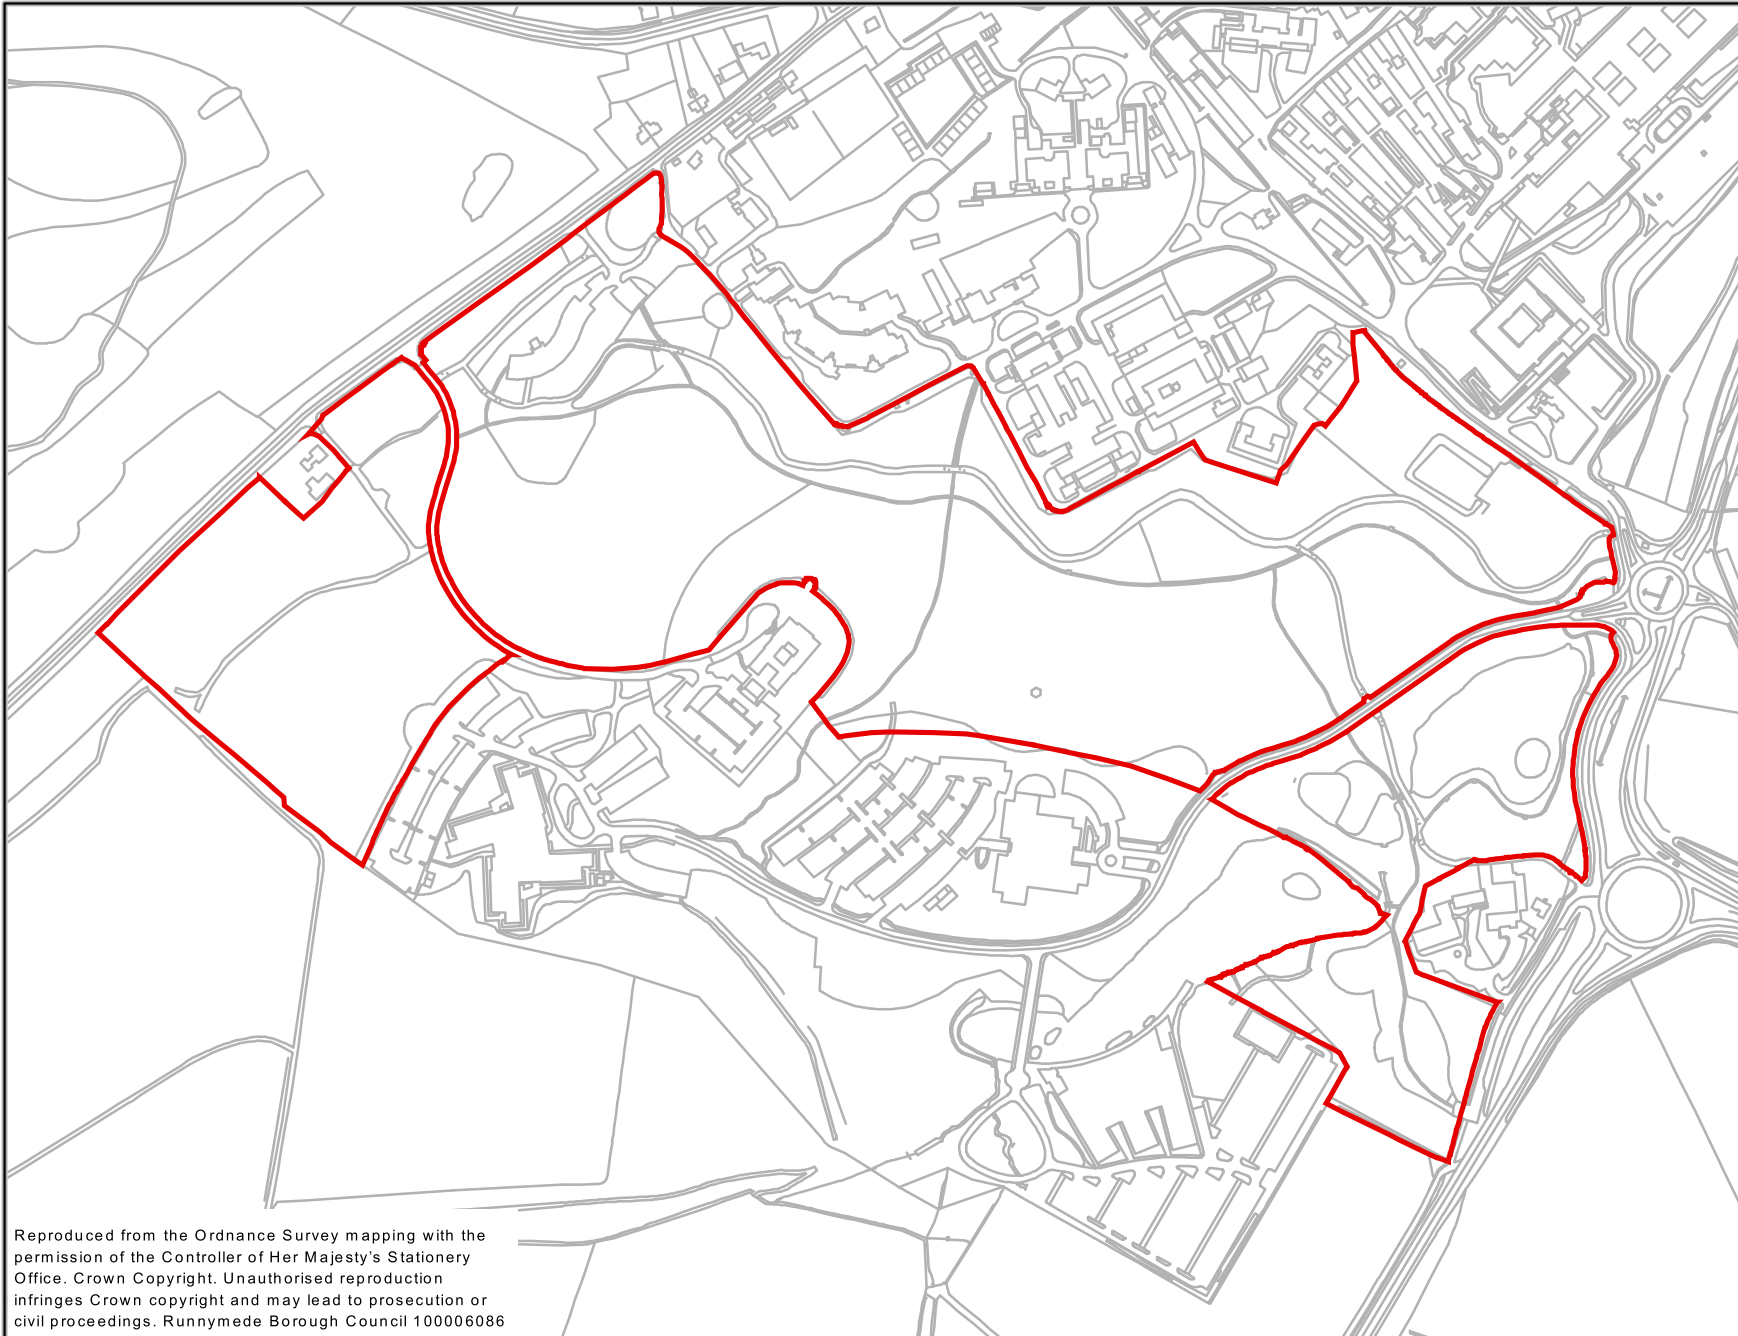

# Open Space - Homewood Park

*Runnymede Borough  
Council*

Scale  
1:5,000

**Key**

 Open Space

Reproduced from the Ordnance Survey mapping with the permission of the Controller of Her Majesty's Stationery Office. Crown Copyright. Unauthorised reproduction infringes Crown copyright and may lead to prosecution or civil proceedings. Runnymede Borough Council 100006086